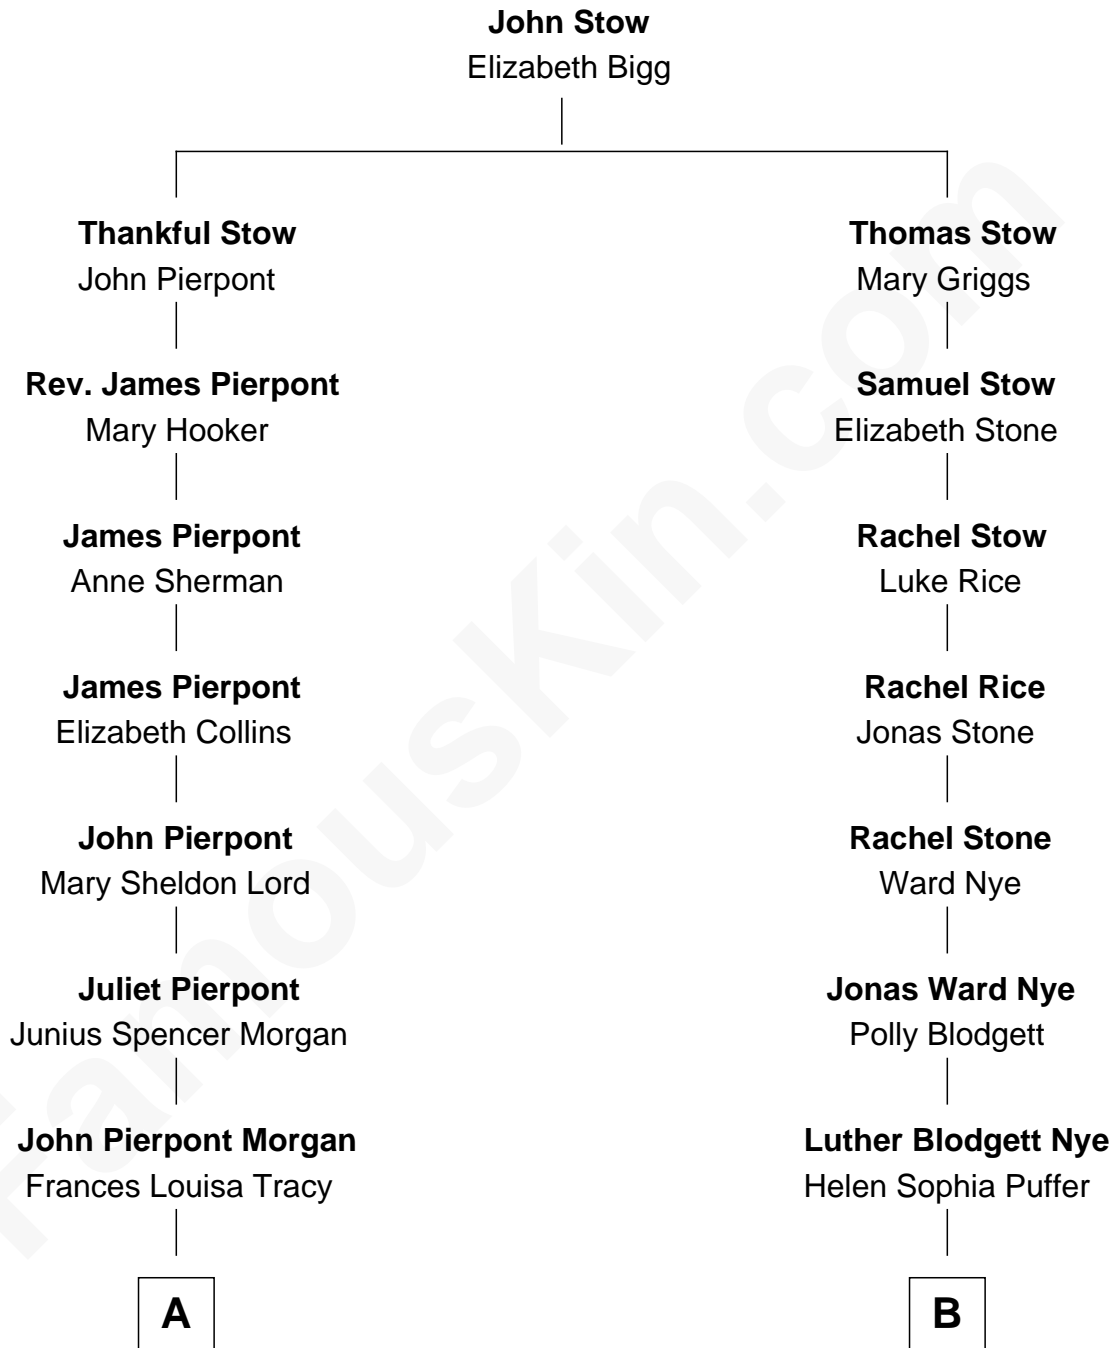

FamousKin.com

Relationship Chart of

John Adams Morgan

1952 Olympic Sailing Gold Medalist

9th cousin of

Bill Nye
TV's *The Science Guy*

A

John Pierpont Morgan

Jane Norton Grew

Henry Sturgis Morgan

Catherine Frances Lovering Adams

John Adams Morgan

Olympic Gold Medalist

B

Luther Bertram Nye

Minnie Wheatley Farr