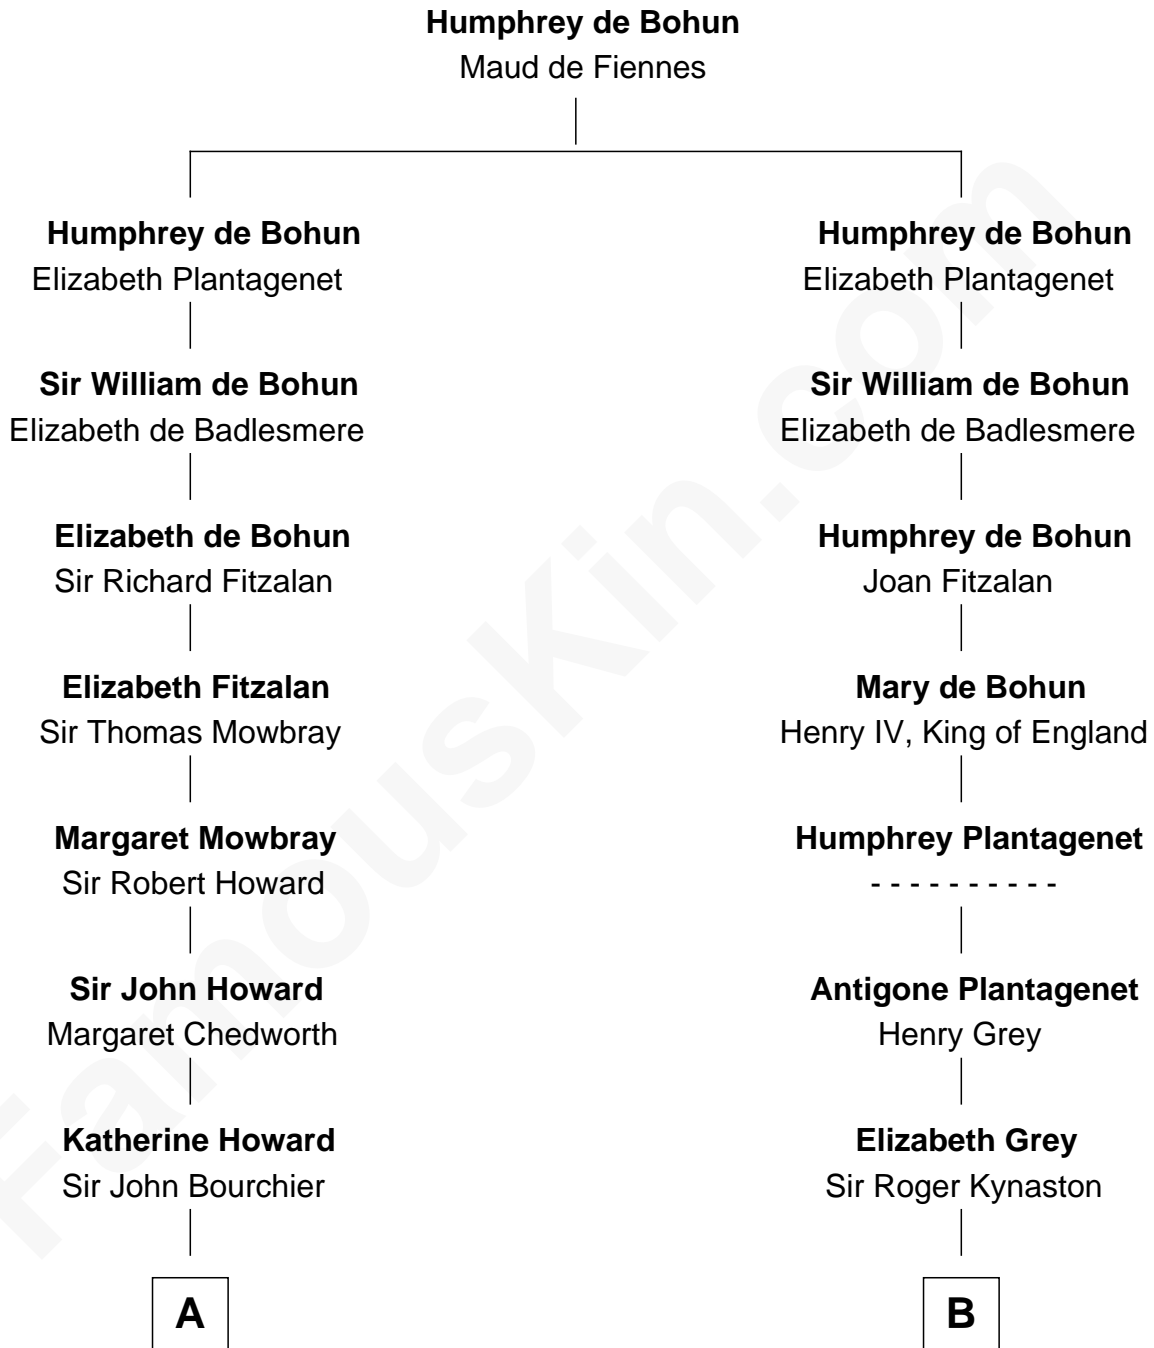

FamousKin.com Relationship Chart of

John Adams Morgan
1952 Olympic Sailing Gold Medalist

20th cousin 1 time removed of

Orson Welles
Radio, Stage, and Movie Actor

C

Abigail Brown Brooks

Charles Francis Adams

John Quincy Adams

Frances Cadwallader Crowninshield

Charles Francis Adams

Frances Lovering

Catherine Frances Lovering Adams

Henry Sturgis Morgan

John Adams Morgan

Olympic Gold Medalist