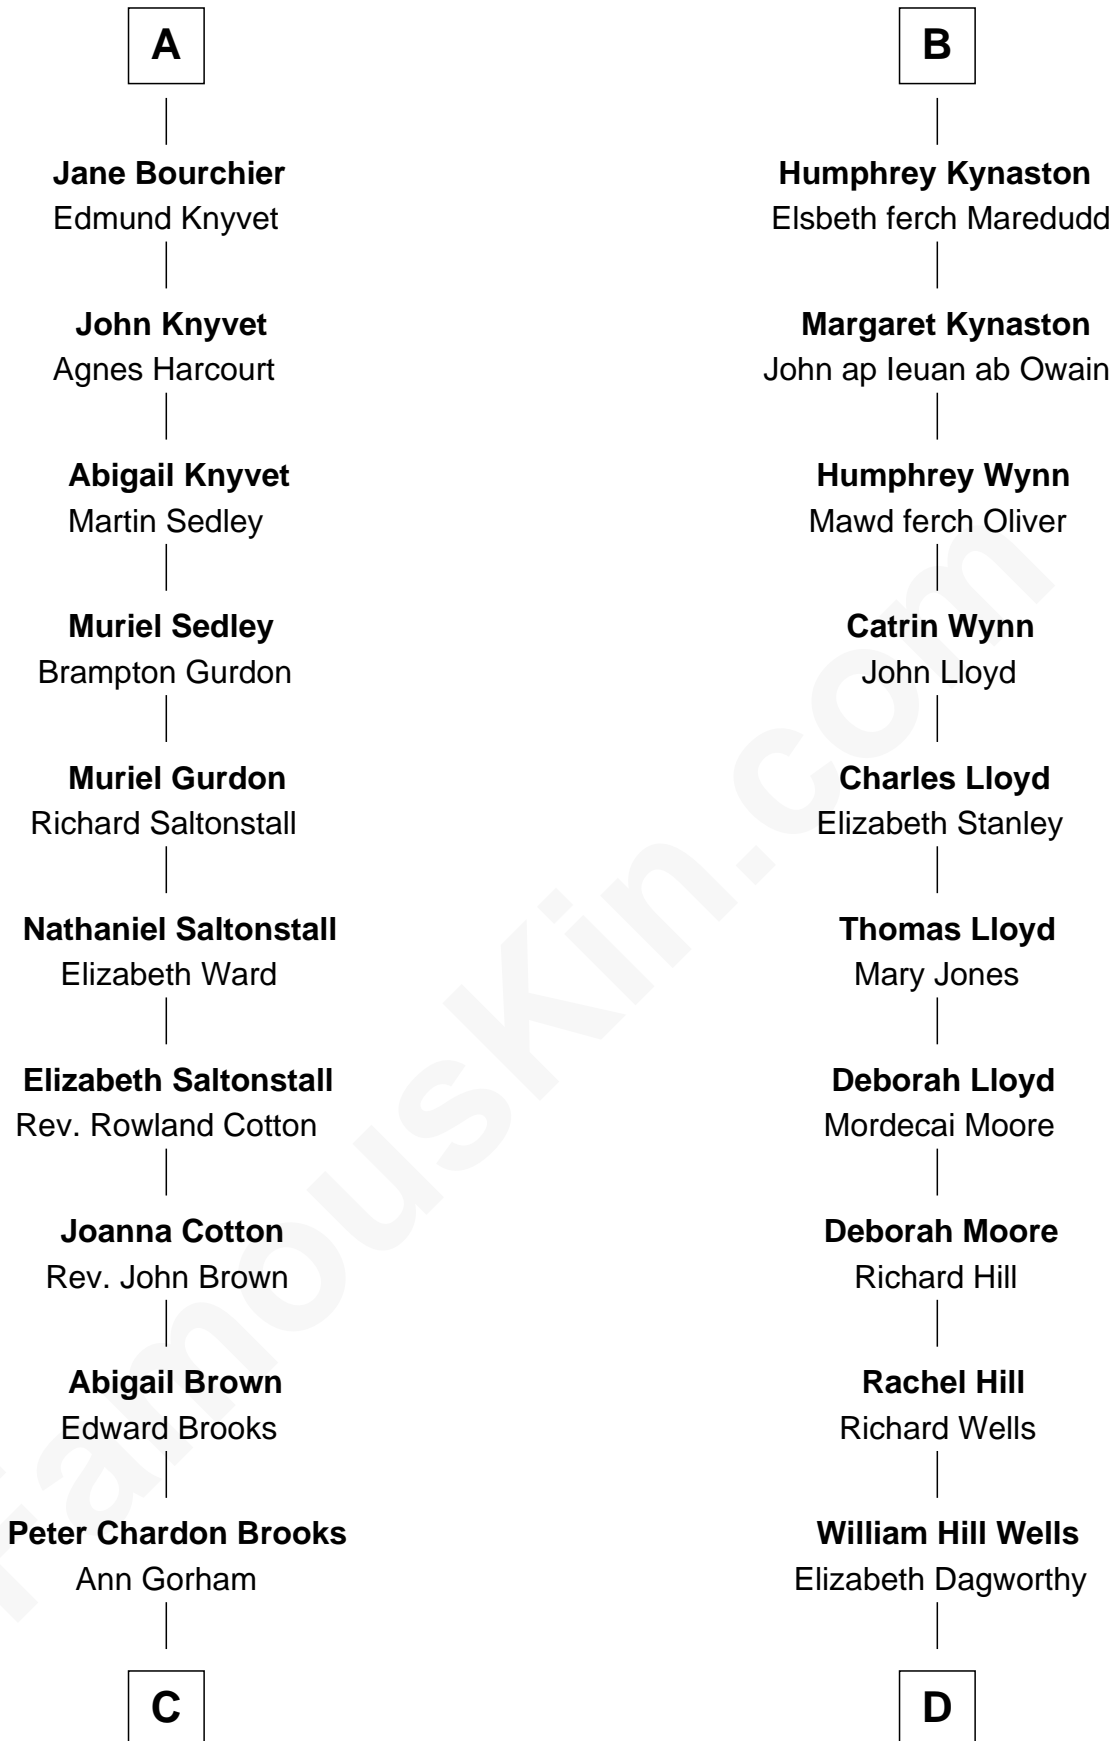

FamousKin.com Relationship Chart of

John Adams Morgan
1952 Olympic Sailing Gold Medalist

20th cousin 1 time removed of

Orson Welles
Radio, Stage, and Movie Actor

C

Abigail Brown Brooks

Charles Francis Adams

John Quincy Adams

Frances Cadwallader Crowninshield

Charles Francis Adams

Frances Lovering

Catherine Frances Lovering Adams

Henry Sturgis Morgan

John Adams Morgan

Olympic Gold Medalist