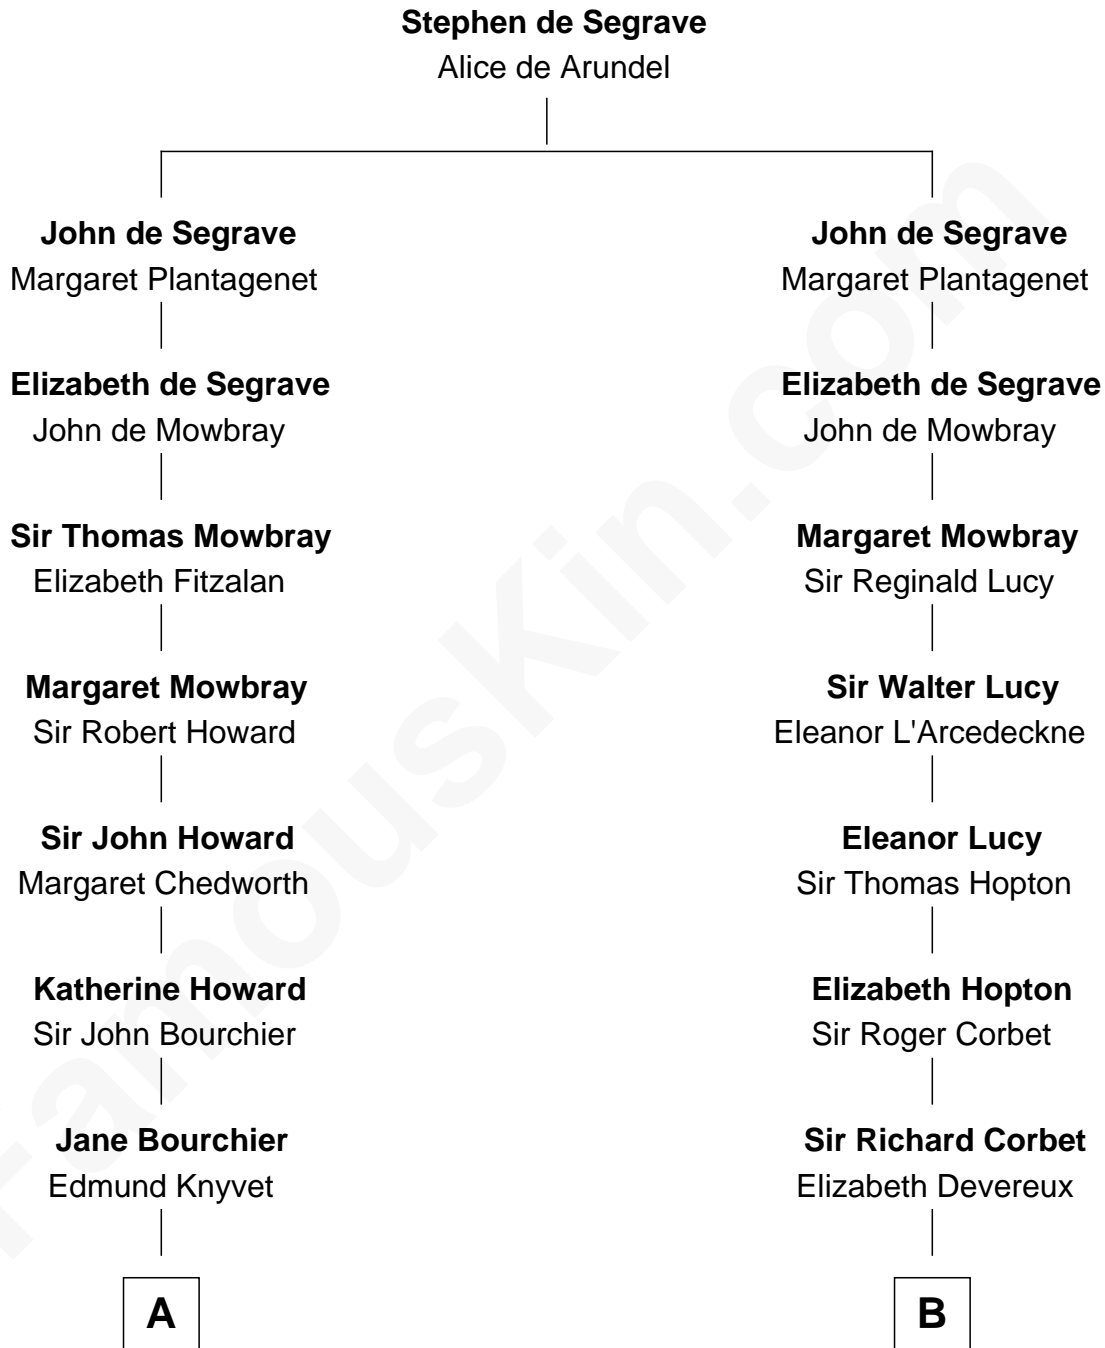

# FamousKin.com Relationship Chart of

**John Adams Morgan**  
1952 Olympic Sailing Gold Medalist

20th cousin of

**Orson Welles**  
Radio, Stage, and Movie Actor

**C**

**John Quincy Adams**  
Frances Cadwallader Crowninshield

**Charles Francis Adams**  
Frances Lovering

**Catherine Frances Lovering Adams**  
Henry Sturgis Morgan

**John Adams Morgan**  
*Olympic Gold Medalist*

**D**

**Henry Hill Welles**  
Mary Putnam

**Richard Jones Welles**  
Mary Blanche Head