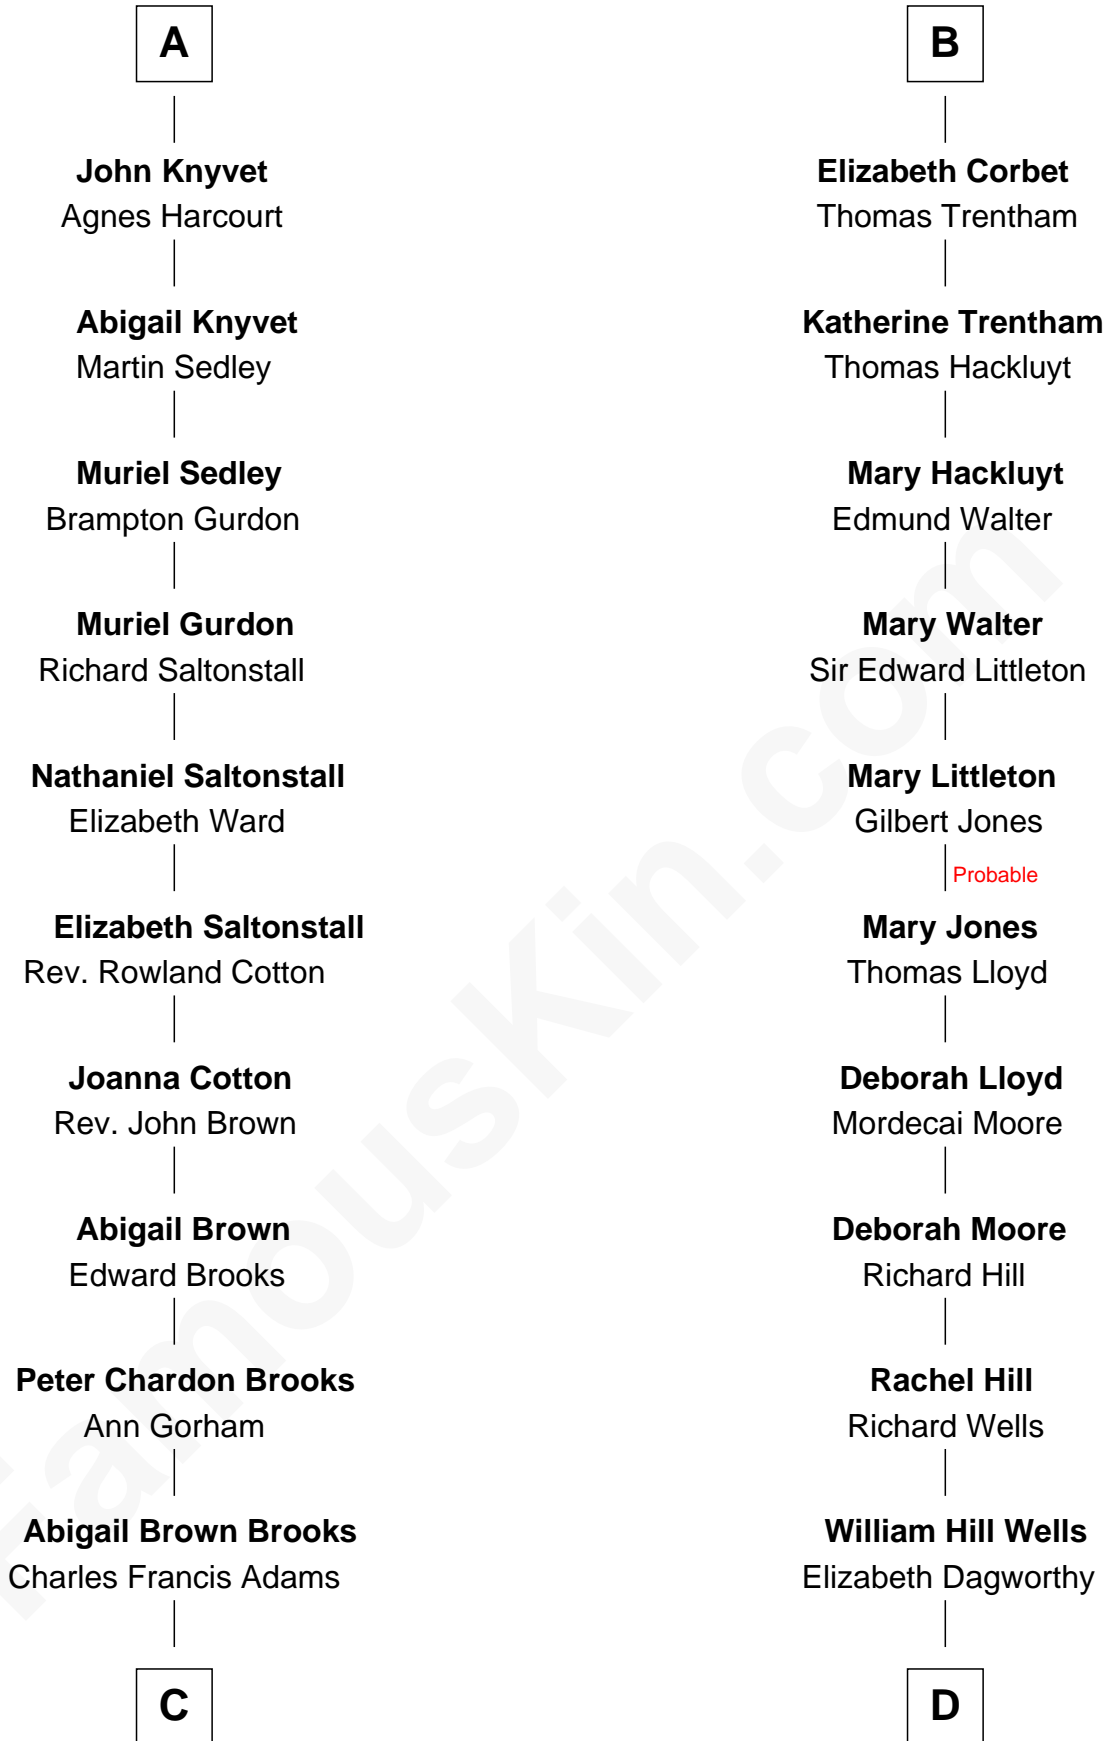

# FamousKin.com Relationship Chart of

**John Adams Morgan**  
1952 Olympic Sailing Gold Medalist

20th cousin of

**Orson Welles**  
Radio, Stage, and Movie Actor

**C**

**John Quincy Adams**  
Frances Cadwallader Crowninshield

**Charles Francis Adams**  
Frances Lovering

**Catherine Frances Lovering Adams**  
Henry Sturgis Morgan

**John Adams Morgan**  
*Olympic Gold Medalist*

**D**

**Henry Hill Welles**  
Mary Putnam

**Richard Jones Welles**  
Mary Blanche Head