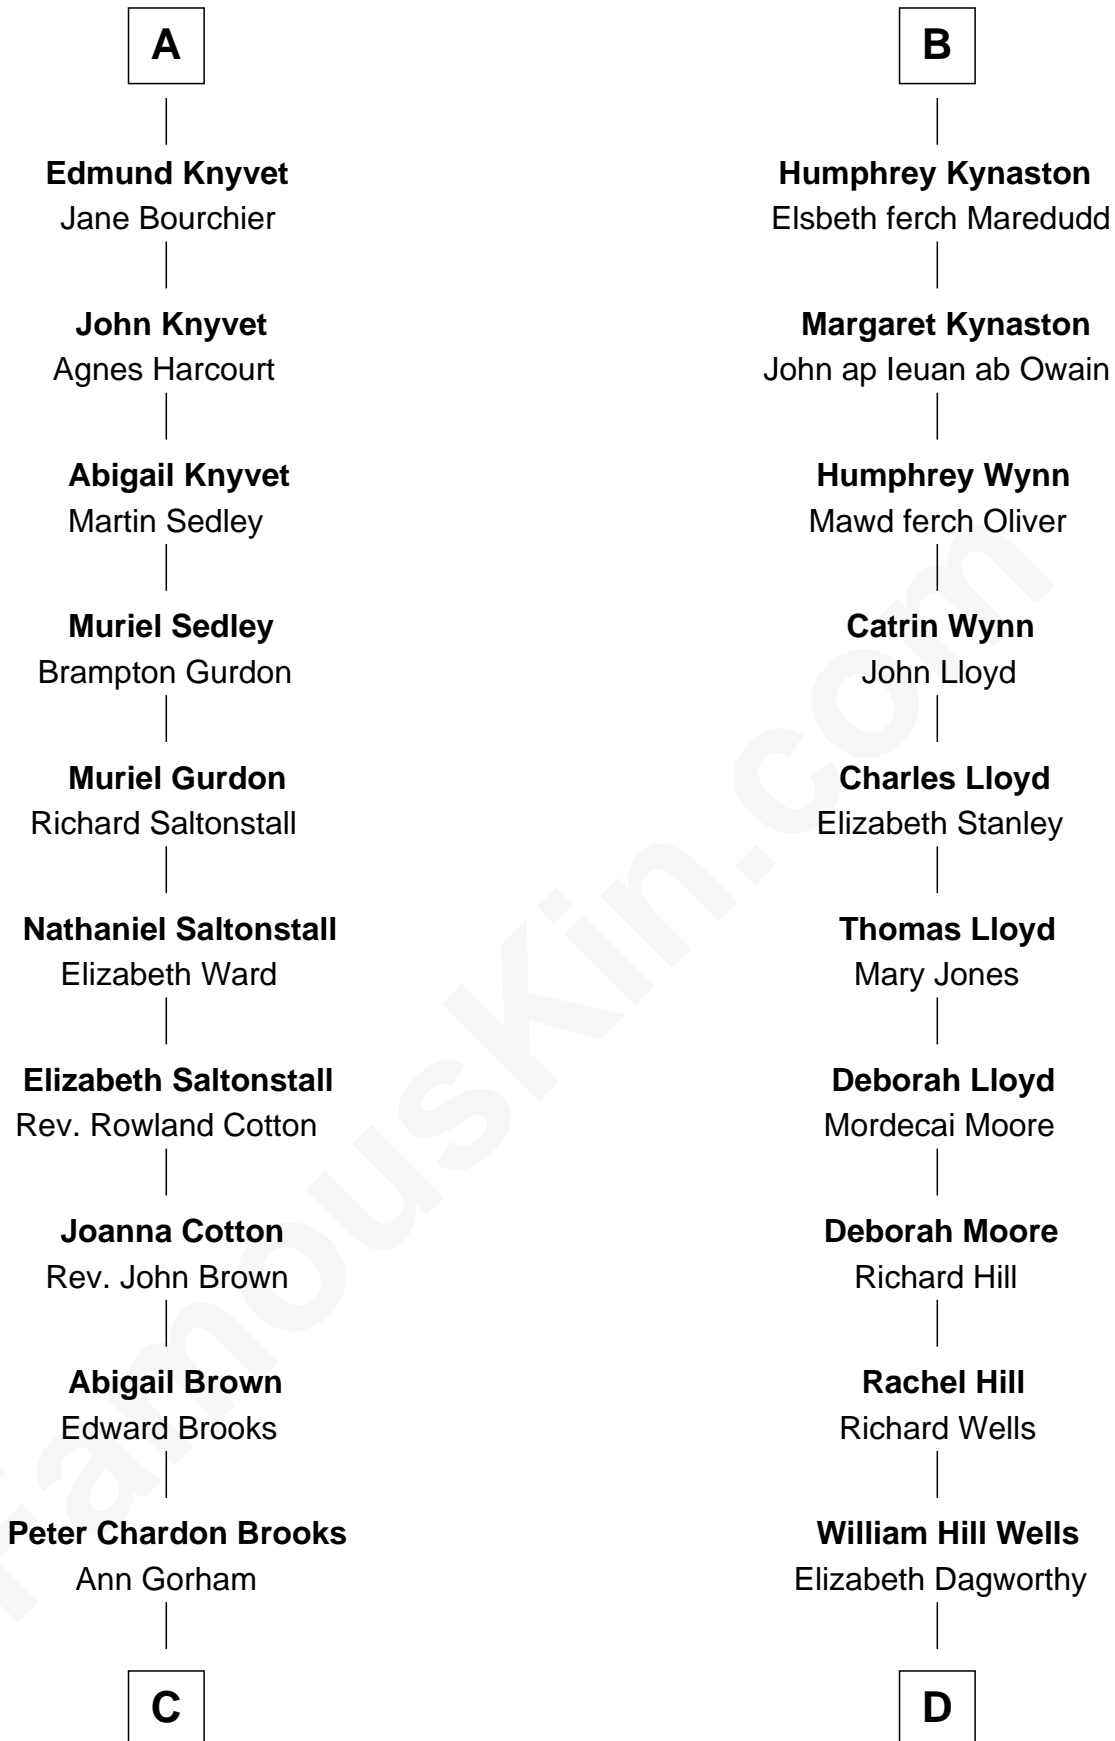

# FamousKin.com Relationship Chart of

**John Adams Morgan**  
1952 Olympic Sailing Gold Medalist

20th cousin 1 time removed of

**Orson Welles**  
Radio, Stage, and Movie Actor

**C**

**Abigail Brown Brooks**

Charles Francis Adams

**John Quincy Adams**

Frances Cadwallader Crowninshield

**Charles Francis Adams**

Frances Lovering

**Catherine Frances Lovering Adams**

Henry Sturgis Morgan

**John Adams Morgan**