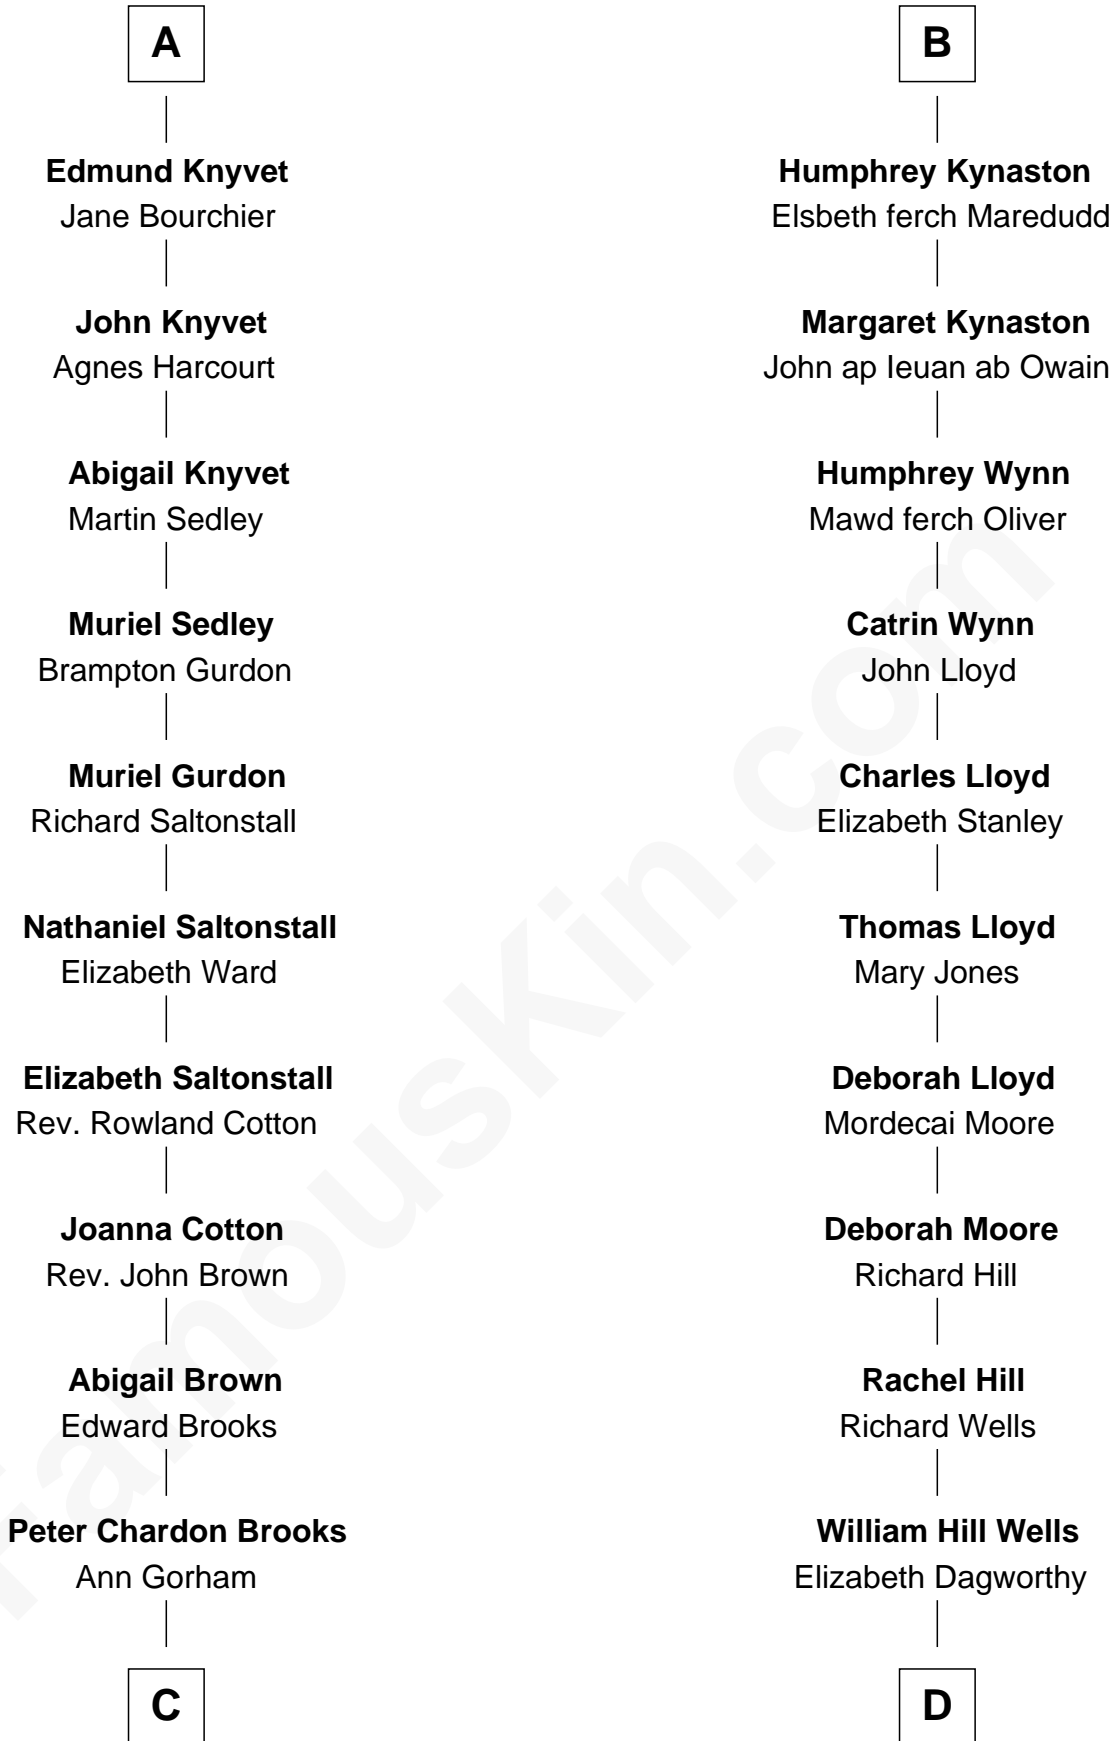

FamousKin.com Relationship Chart of

John Adams Morgan
1952 Olympic Sailing Gold Medalist

20th cousin 1 time removed of

Orson Welles
Radio, Stage, and Movie Actor

Gunselm de Badlesmere

Bartholomew de Badlesmere

Margaret de Clare

Margery de Badlesmere

Sir William de Ros

Thomas de Ros
Beatrice de Stafford

Margaret de Ros
Sir Reynold Grey

Sir John Grey
Constance de Holand

Alice Grey
Sir William Knyvet

Sir Edmund Knyvet
Eleanor Tyrrel

A

Bartholomew de Badlesmere

Margaret de Clare

Elizabeth de Badlesmere

Sir William de Bohun

Humphrey de Bohun
Joan Fitzalan

Mary de Bohun
Henry IV, King of England

Humphrey Plantagenet

Antigone Plantagenet
Henry Grey

Elizabeth Grey
Sir Roger Kynaston

B

C

Abigail Brown Brooks

Charles Francis Adams

John Quincy Adams

Frances Cadwallader Crowninshield