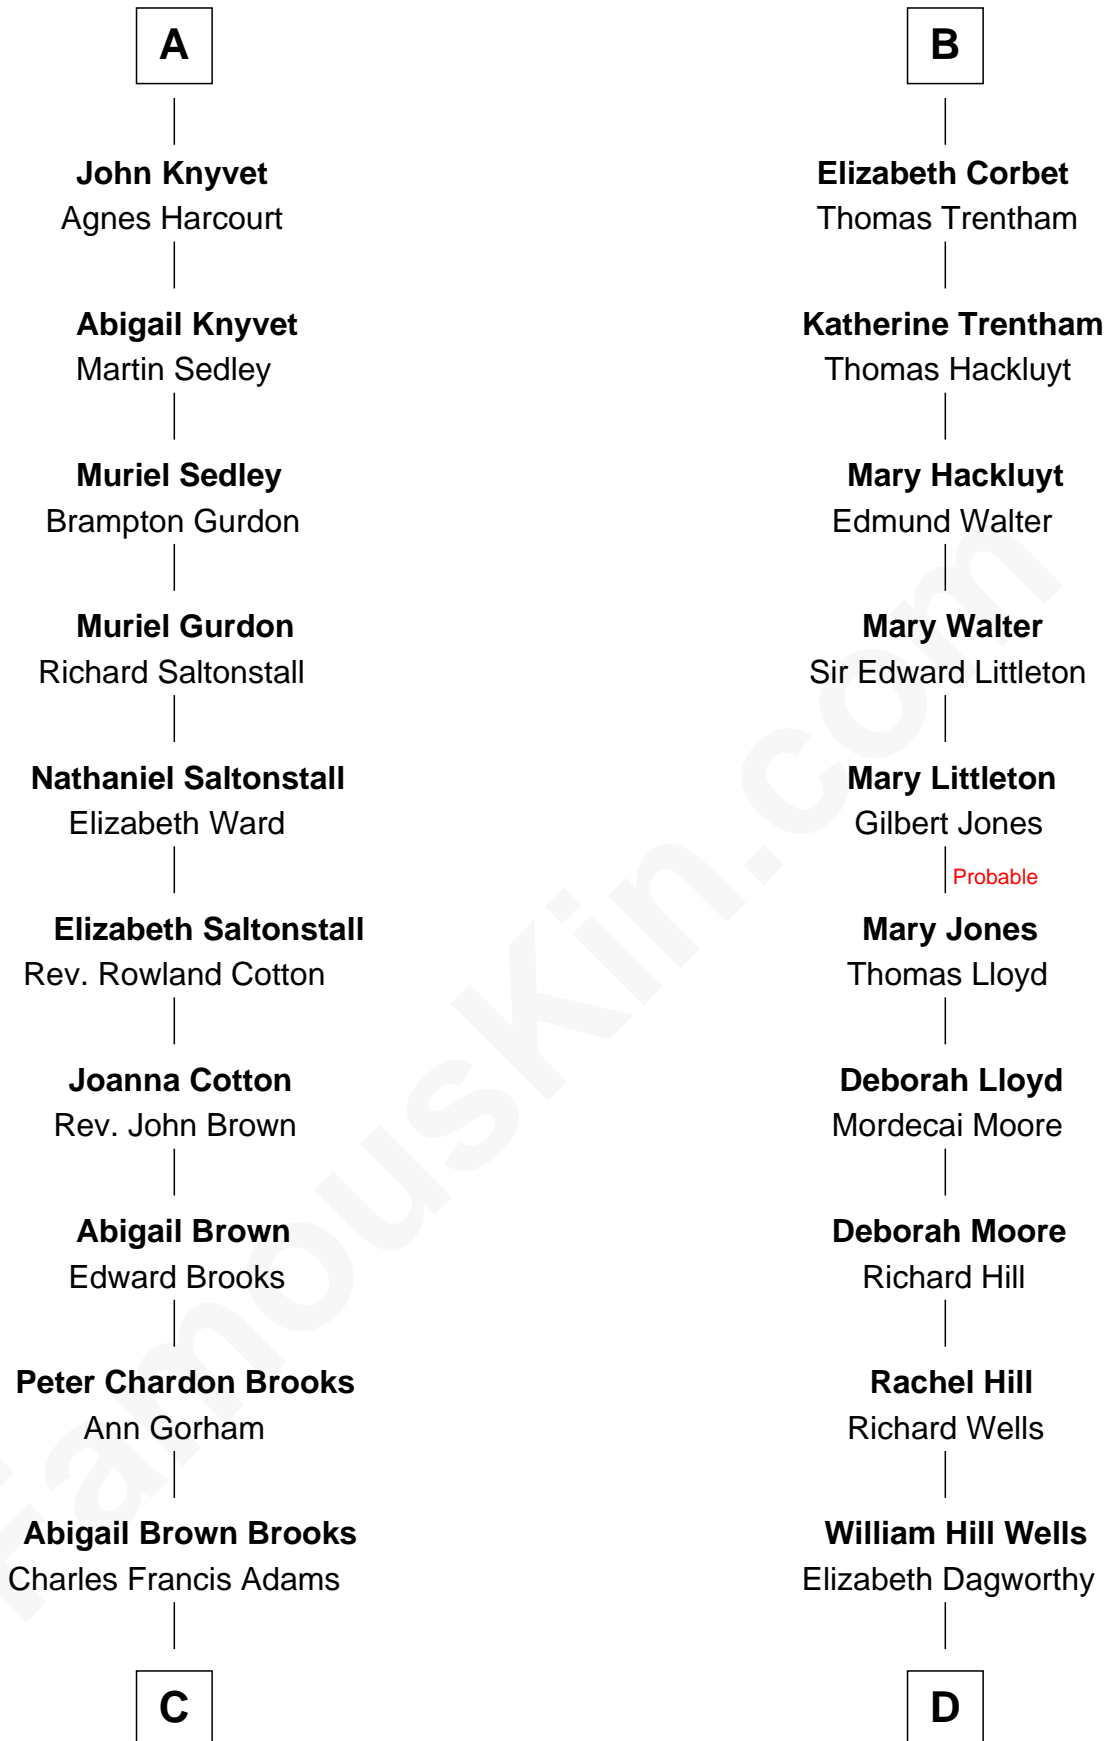

FamousKin.com Relationship Chart of

John Adams Morgan
1952 Olympic Sailing Gold Medalist

20th cousin of

Orson Welles
Radio, Stage, and Movie Actor

C

John Quincy Adams
Frances Cadwallader Crowninshield

Charles Francis Adams
Frances Lovering