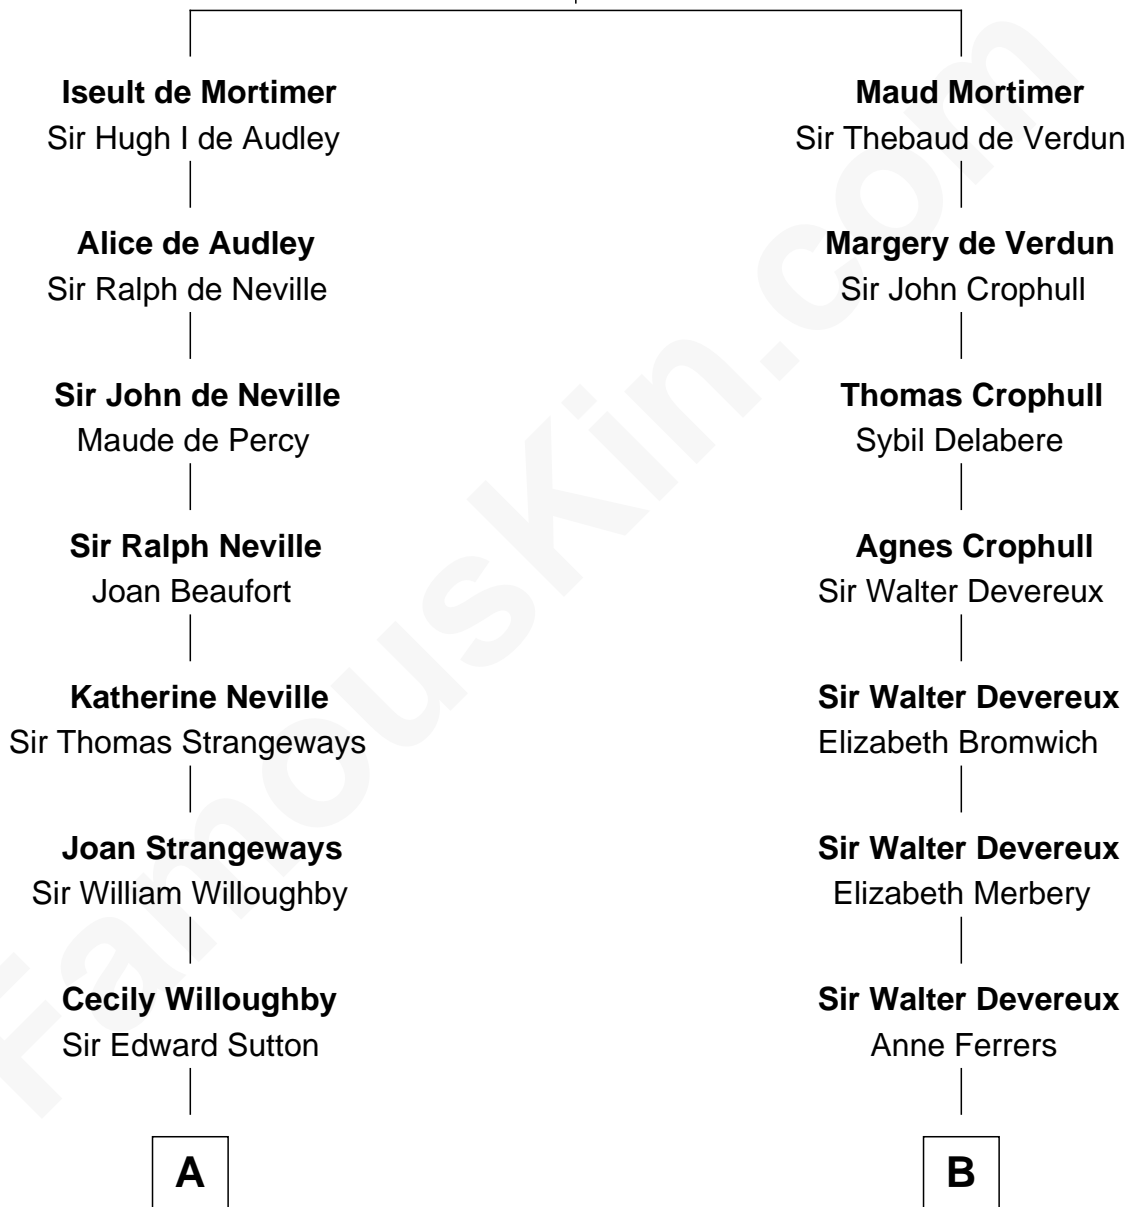

FamousKin.com Relationship Chart of John Adams Morgan

1952 Olympic Sailing Gold Medalist

20th cousin 1 time removed of

Orson Welles

Radio, Stage, and Movie Actor

Sir Edmund Mortimer

Margaret de Fiennes

C

Frances Cadwallader Crowninshield

John Quincy Adams

Charles Francis Adams

Frances Lovering

Catherine Frances Lovering Adams

Henry Sturgis Morgan

John Adams Morgan

Olympic Gold Medalist