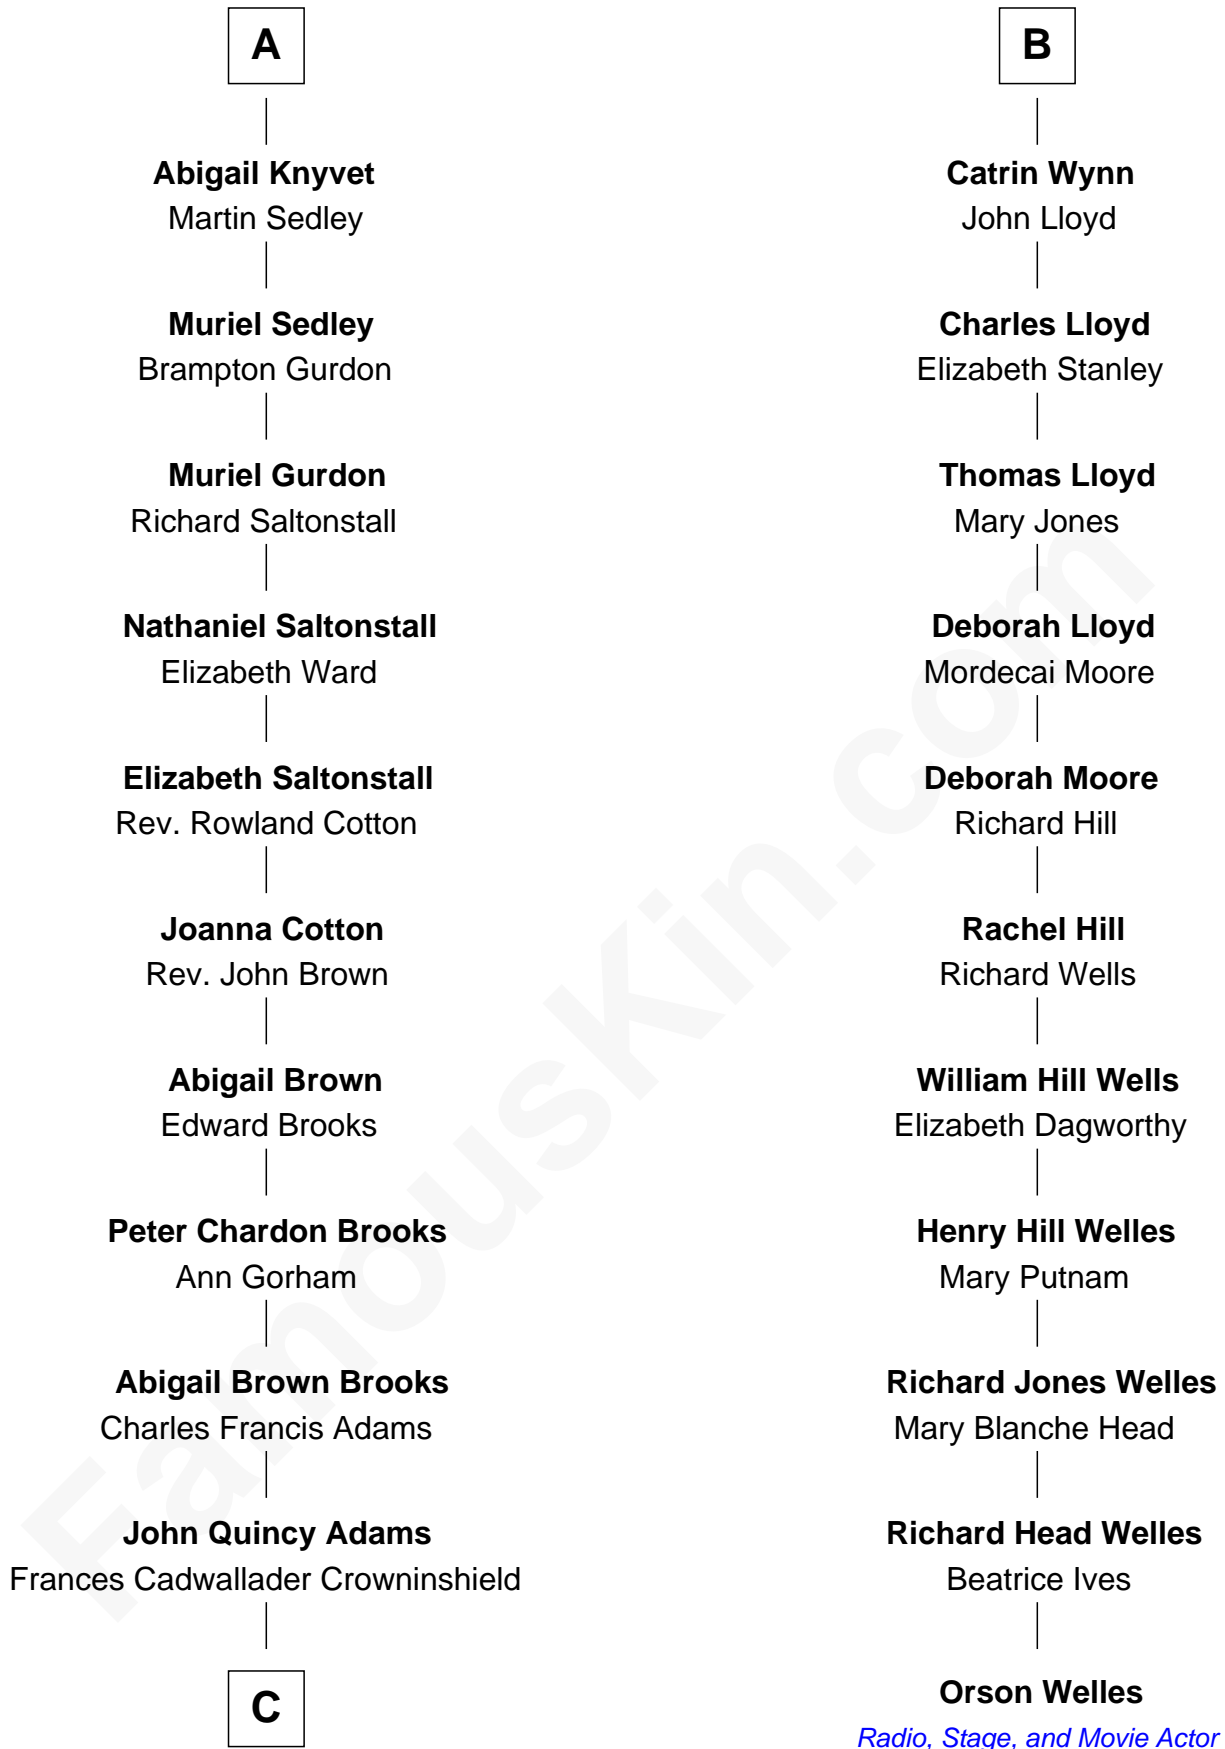

# FamousKin.com Relationship Chart of

**John Adams Morgan**  
1952 Olympic Sailing Gold Medalist

17th cousin 2 times removed of

**Orson Welles**

Radio, Stage, and Movie Actor

**C**

—  
**Charles Francis Adams**

Frances Lovering

—  
**Catherine Frances Lovering Adams**

Henry Sturgis Morgan

—  
**John Adams Morgan**

*Olympic Gold Medalist*

FamousKin.com