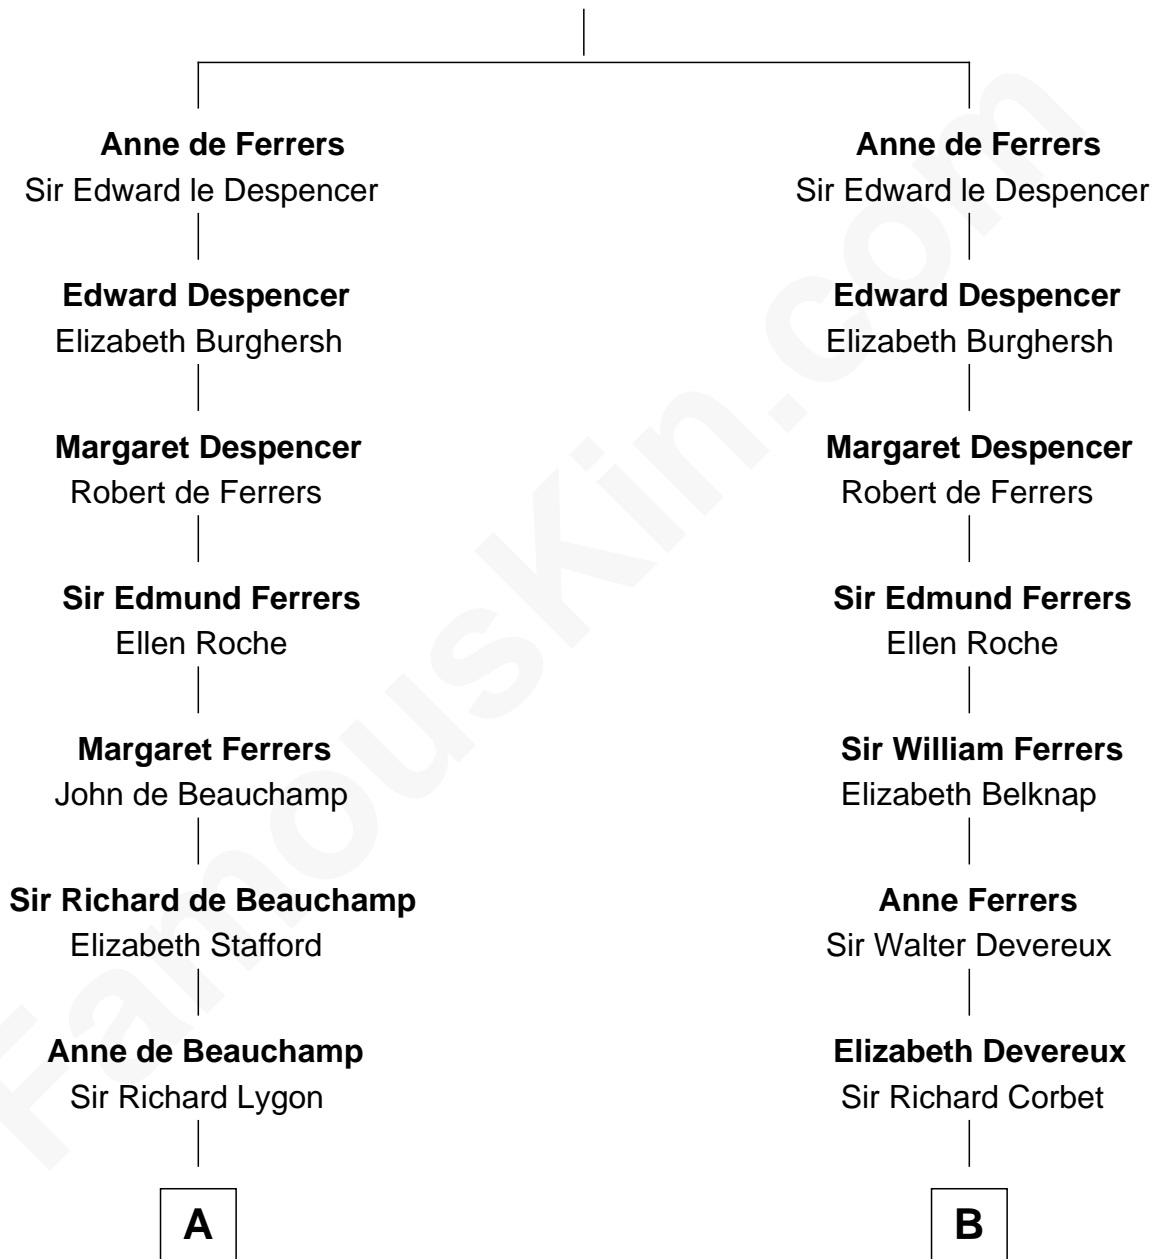

FamousKin.com Relationship Chart of

John Adams Morgan
1952 Olympic Sailing Gold Medalist

20th cousin 1 time removed of

Orson Welles
Radio, Stage, and Movie Actor

Sir William de Ferrers

C

Harriet Elizabeth Sears
George Casper Crowninshield

Frances Cadwallader Crowninshield
John Quincy Adams

Charles Francis Adams
Frances Lovering

Catherine Frances Lovering Adams
Henry Sturgis Morgan

John Adams Morgan
Olympic Gold Medalist

D

Henry Hill Welles
Mary Putnam