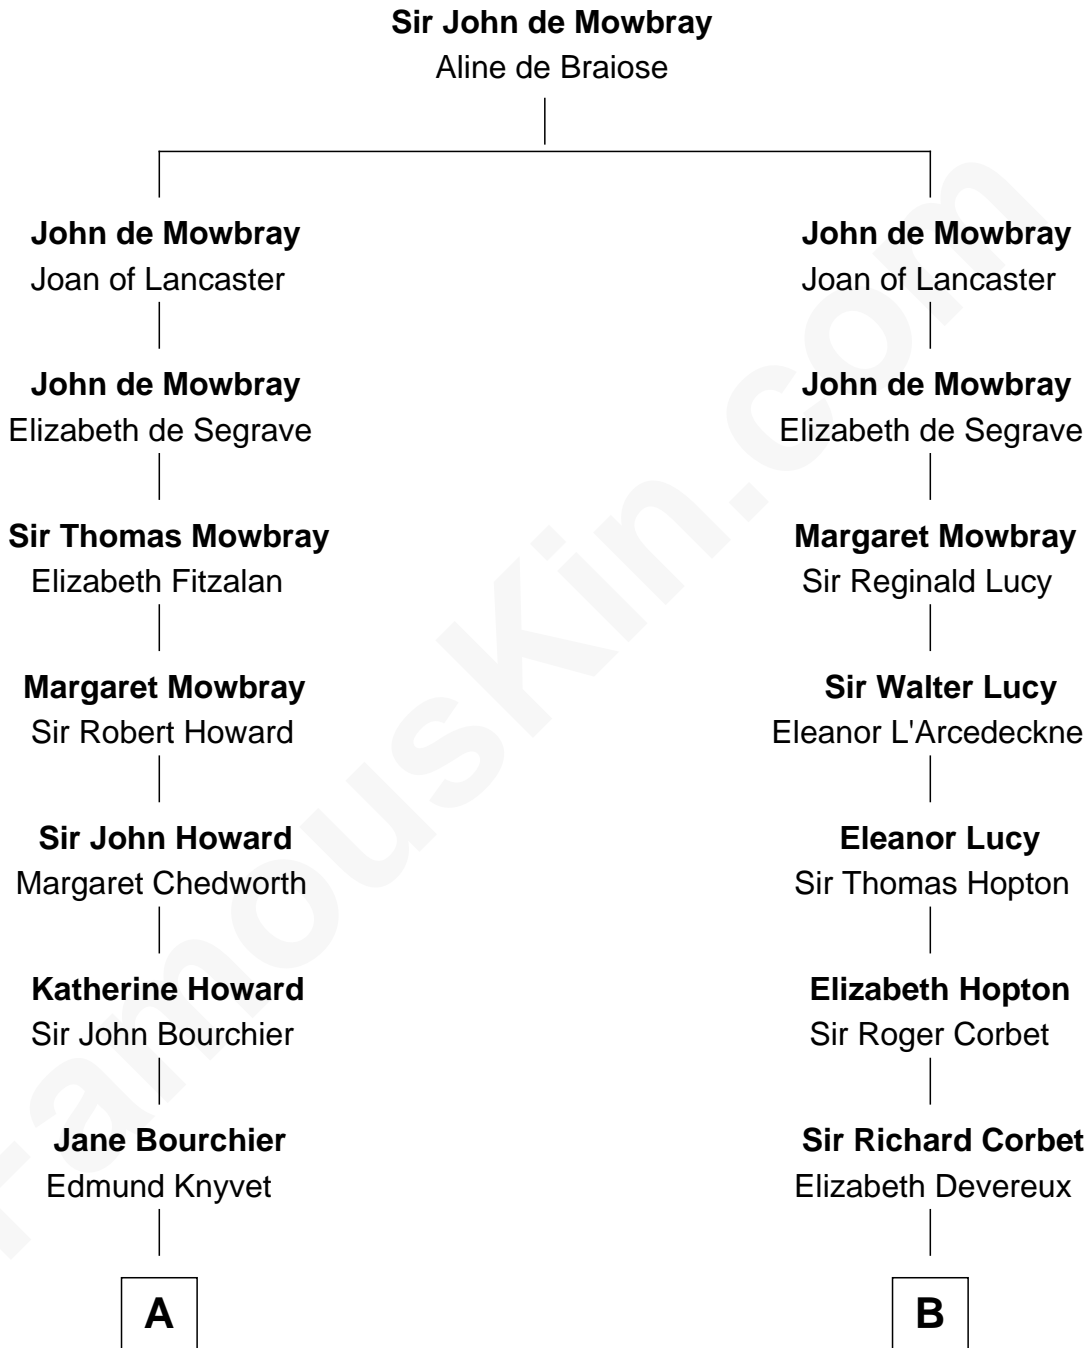

20th cousin of

Orson Welles

Radio, Stage, and Movie Actor