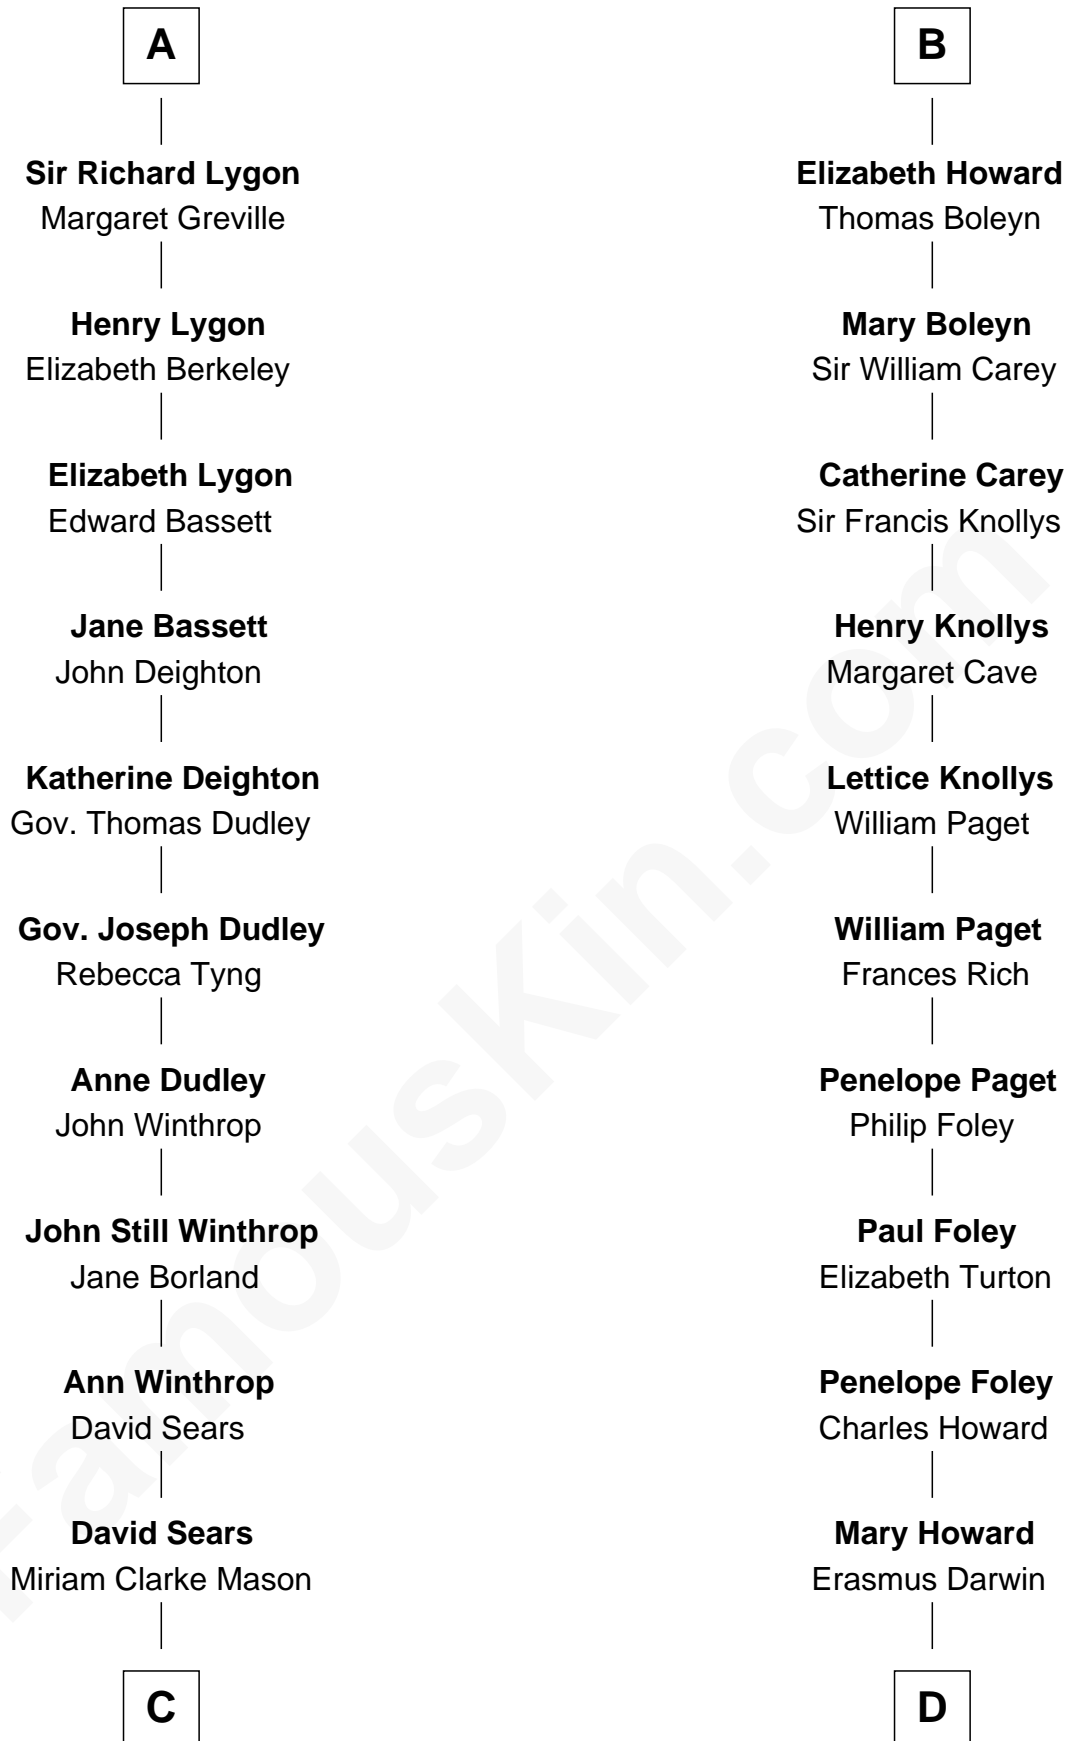

FamousKin.com Relationship Chart of John Adams Morgan

1952 Olympic Sailing Gold Medalist

18th cousin 3 times removed of

Charles Darwin
Theory of Evolution

C

Harriet Elizabeth Sears
George Casper Crowninshield

Frances Cadwallader Crowninshield
John Quincy Adams

Charles Francis Adams
Frances Lovering

Catherine Frances Lovering Adams
Henry Sturgis Morgan

John Adams Morgan
Olympic Gold Medalist

D

Dr. Robert Waring Darwin
Susanna Wedgwood

Charles Darwin
Theory of Evolution

FamousKin.com