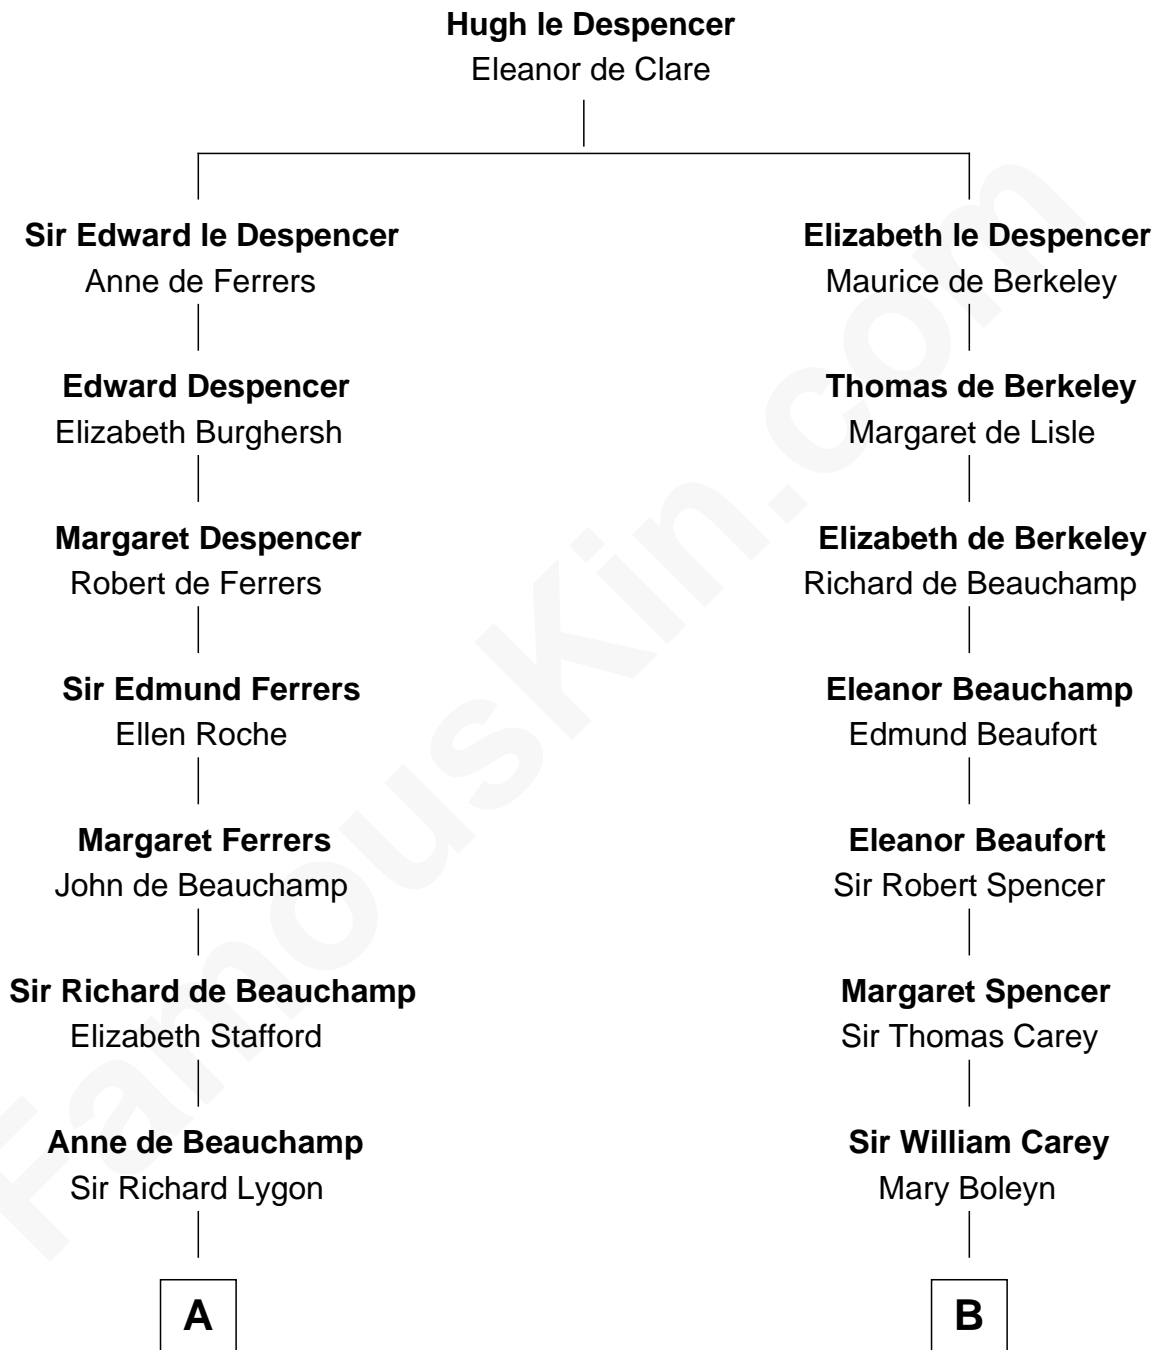

FamousKin.com Relationship Chart of John Adams Morgan

1952 Olympic Sailing Gold Medalist

16th cousin 5 times removed of

Charles Darwin
Theory of Evolution

C

—
Harriet Elizabeth Sears
George Casper Crowninshield

—
Frances Cadwallader Crowninshield
John Quincy Adams

—
Charles Francis Adams
Frances Lovering

—
Catherine Frances Lovering Adams
Henry Sturgis Morgan

—
John Adams Morgan
Olympic Gold Medalist

FamousKin.com