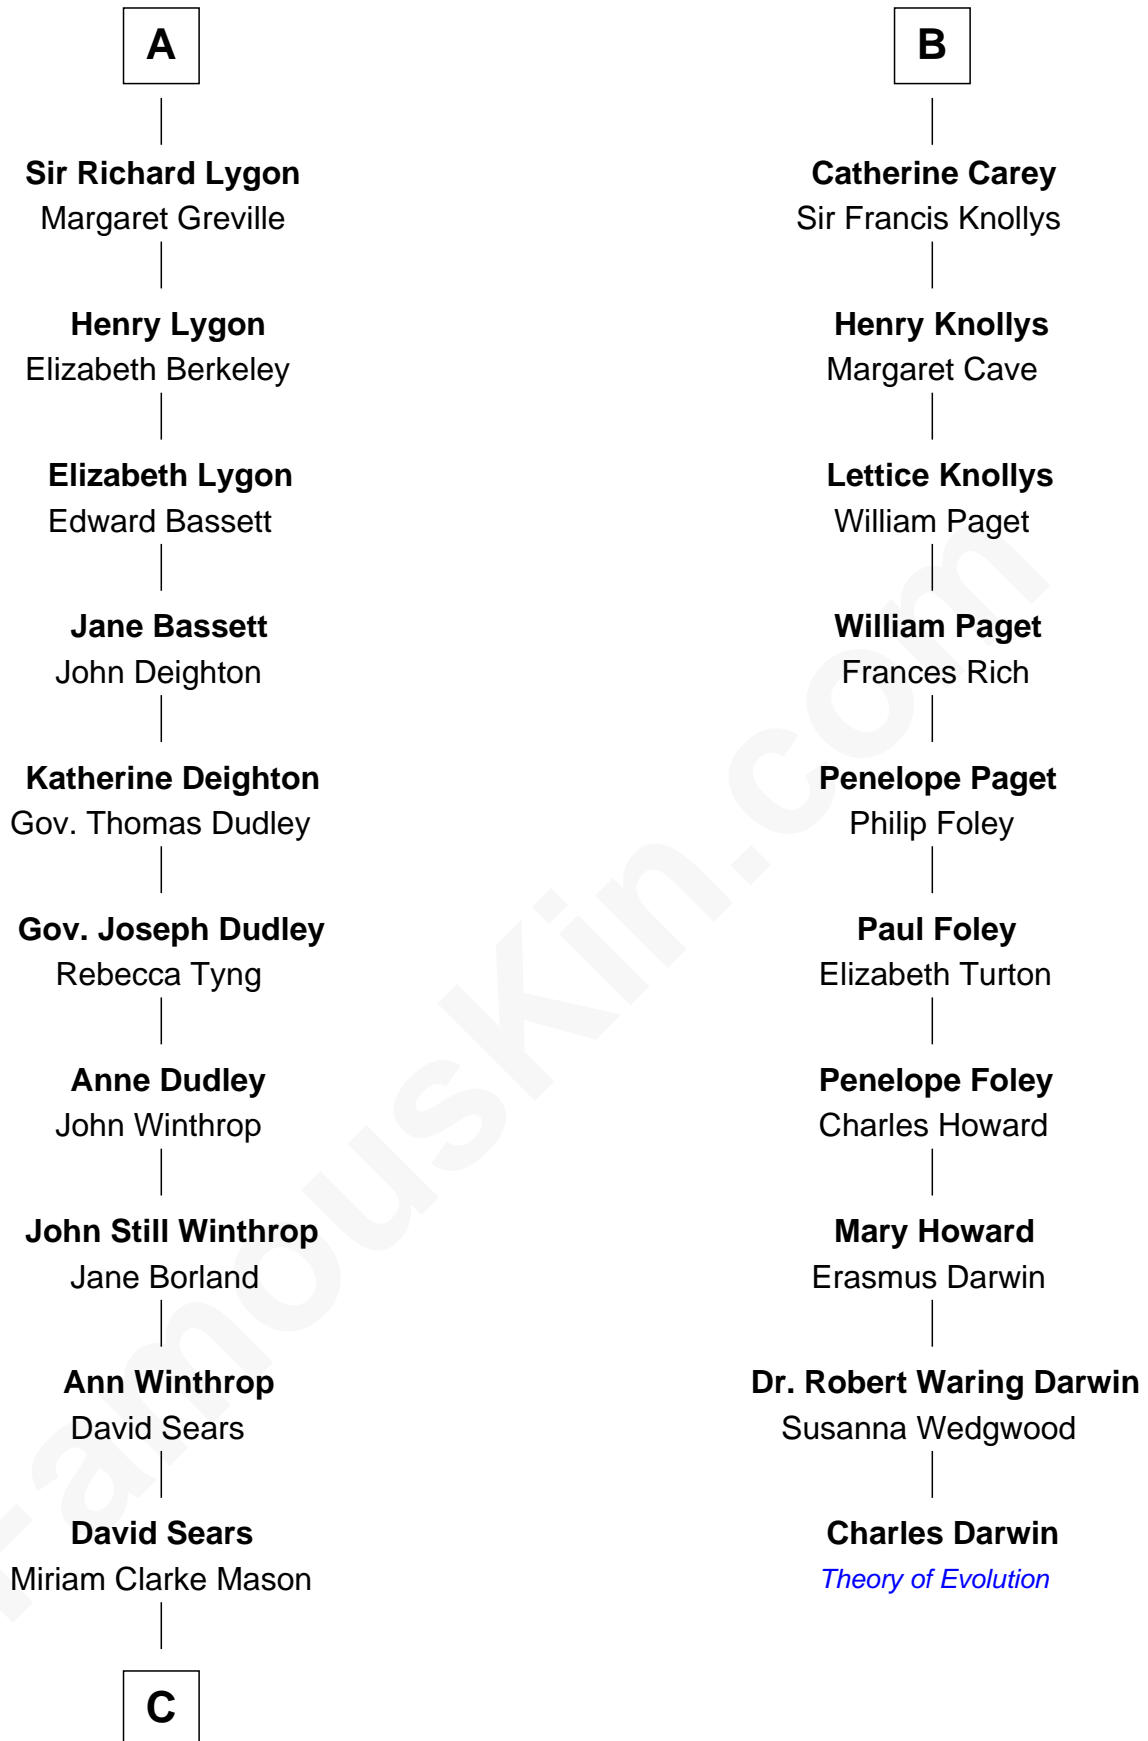

FamousKin.com Relationship Chart of John Adams Morgan

1952 Olympic Sailing Gold Medalist

16th cousin 5 times removed of

Charles Darwin
Theory of Evolution

C

—
Harriet Elizabeth Sears
George Casper Crowninshield

—
Frances Cadwallader Crowninshield
John Quincy Adams

—
Charles Francis Adams
Frances Lovering

—
Catherine Frances Lovering Adams
Henry Sturgis Morgan

—
John Adams Morgan
Olympic Gold Medalist

FamousKin.com