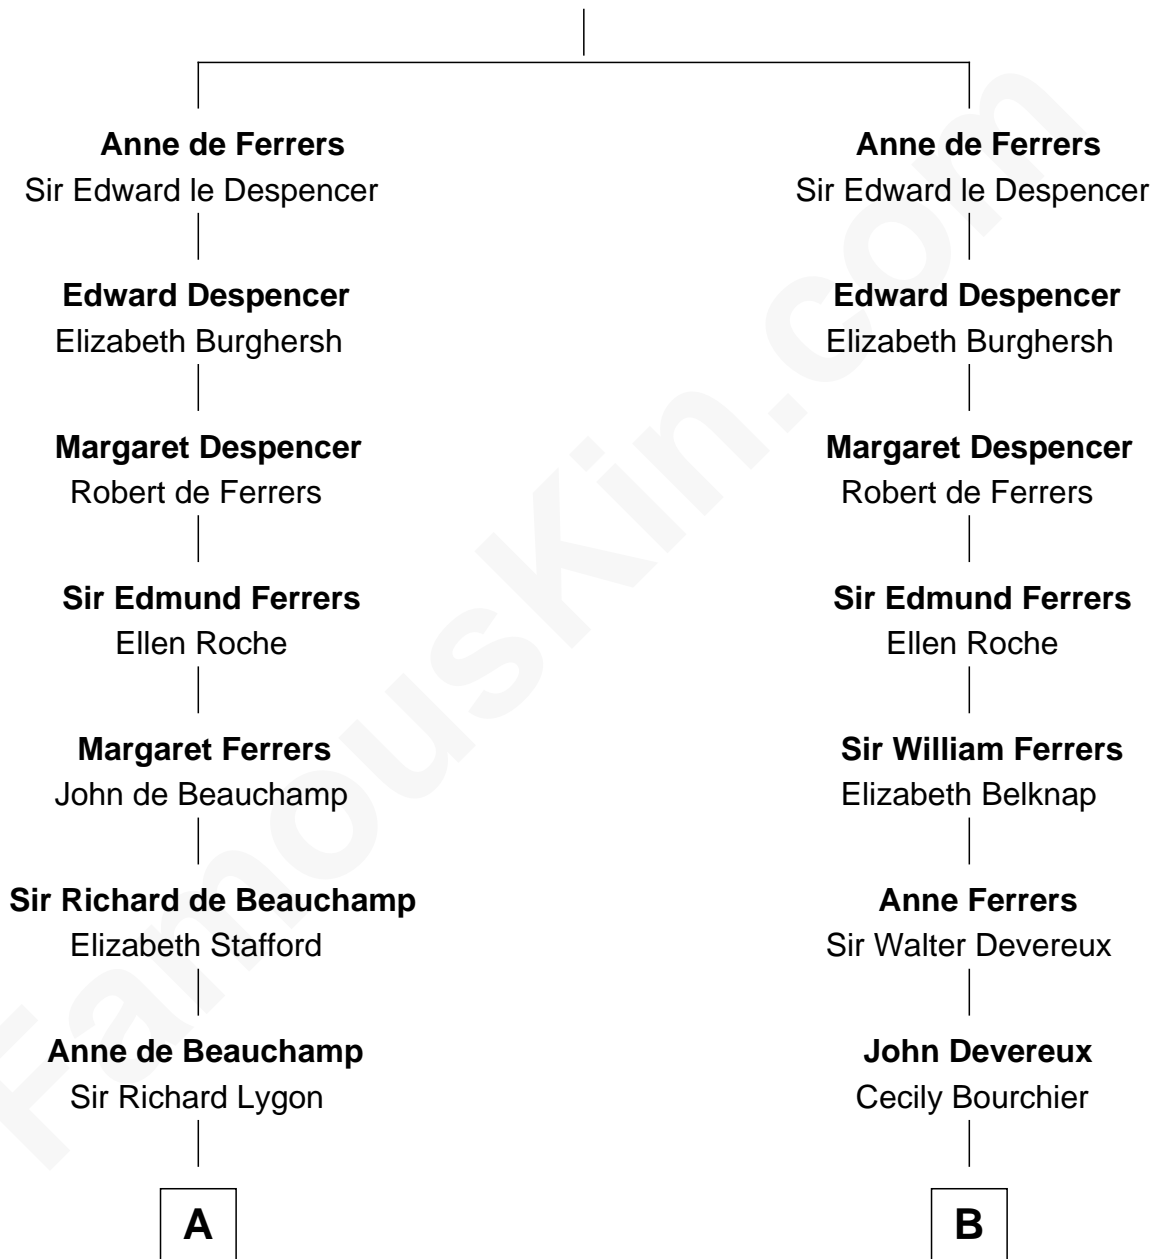

FamousKin.com

Relationship Chart of

John Adams Morgan

1952 Olympic Sailing Gold Medalist

18th cousin 3 times removed of

Charles Darwin
Theory of Evolution

Sir William de Ferrers

C

Harriet Elizabeth Sears
George Casper Crowninshield

Frances Cadwallader Crowninshield
John Quincy Adams

Charles Francis Adams
Frances Lovering

Catherine Frances Lovering Adams
Henry Sturgis Morgan

John Adams Morgan
Olympic Gold Medalist

D

Dr. Robert Waring Darwin
Susanna Wedgwood

Charles Darwin
Theory of Evolution

FamousKin.com