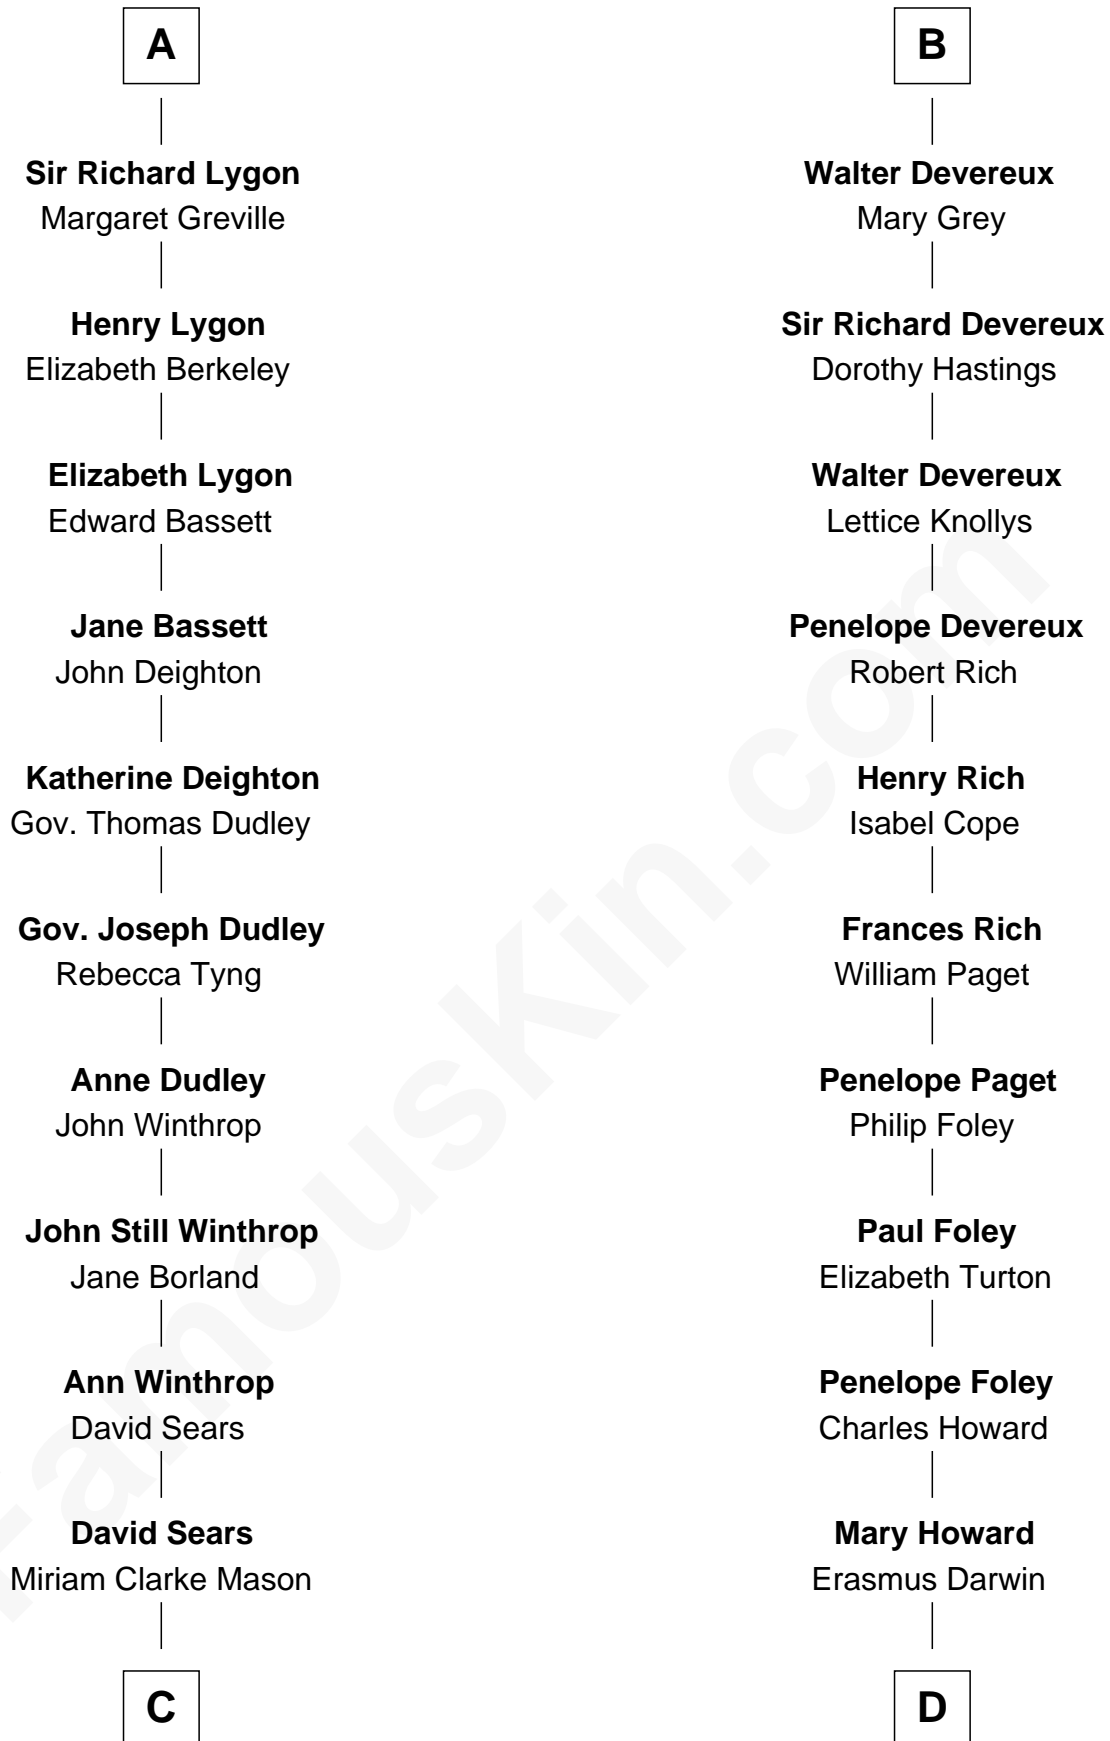

FamousKin.com

Relationship Chart of

John Adams Morgan

1952 Olympic Sailing Gold Medalist

18th cousin 3 times removed of

Charles Darwin
Theory of Evolution

Sir William de Ferrers

C

Harriet Elizabeth Sears
George Casper Crowninshield

Frances Cadwallader Crowninshield
John Quincy Adams

Charles Francis Adams
Frances Lovering

Catherine Frances Lovering Adams
Henry Sturgis Morgan

John Adams Morgan
Olympic Gold Medalist

D

Dr. Robert Waring Darwin
Susanna Wedgwood

Charles Darwin
Theory of Evolution

FamousKin.com