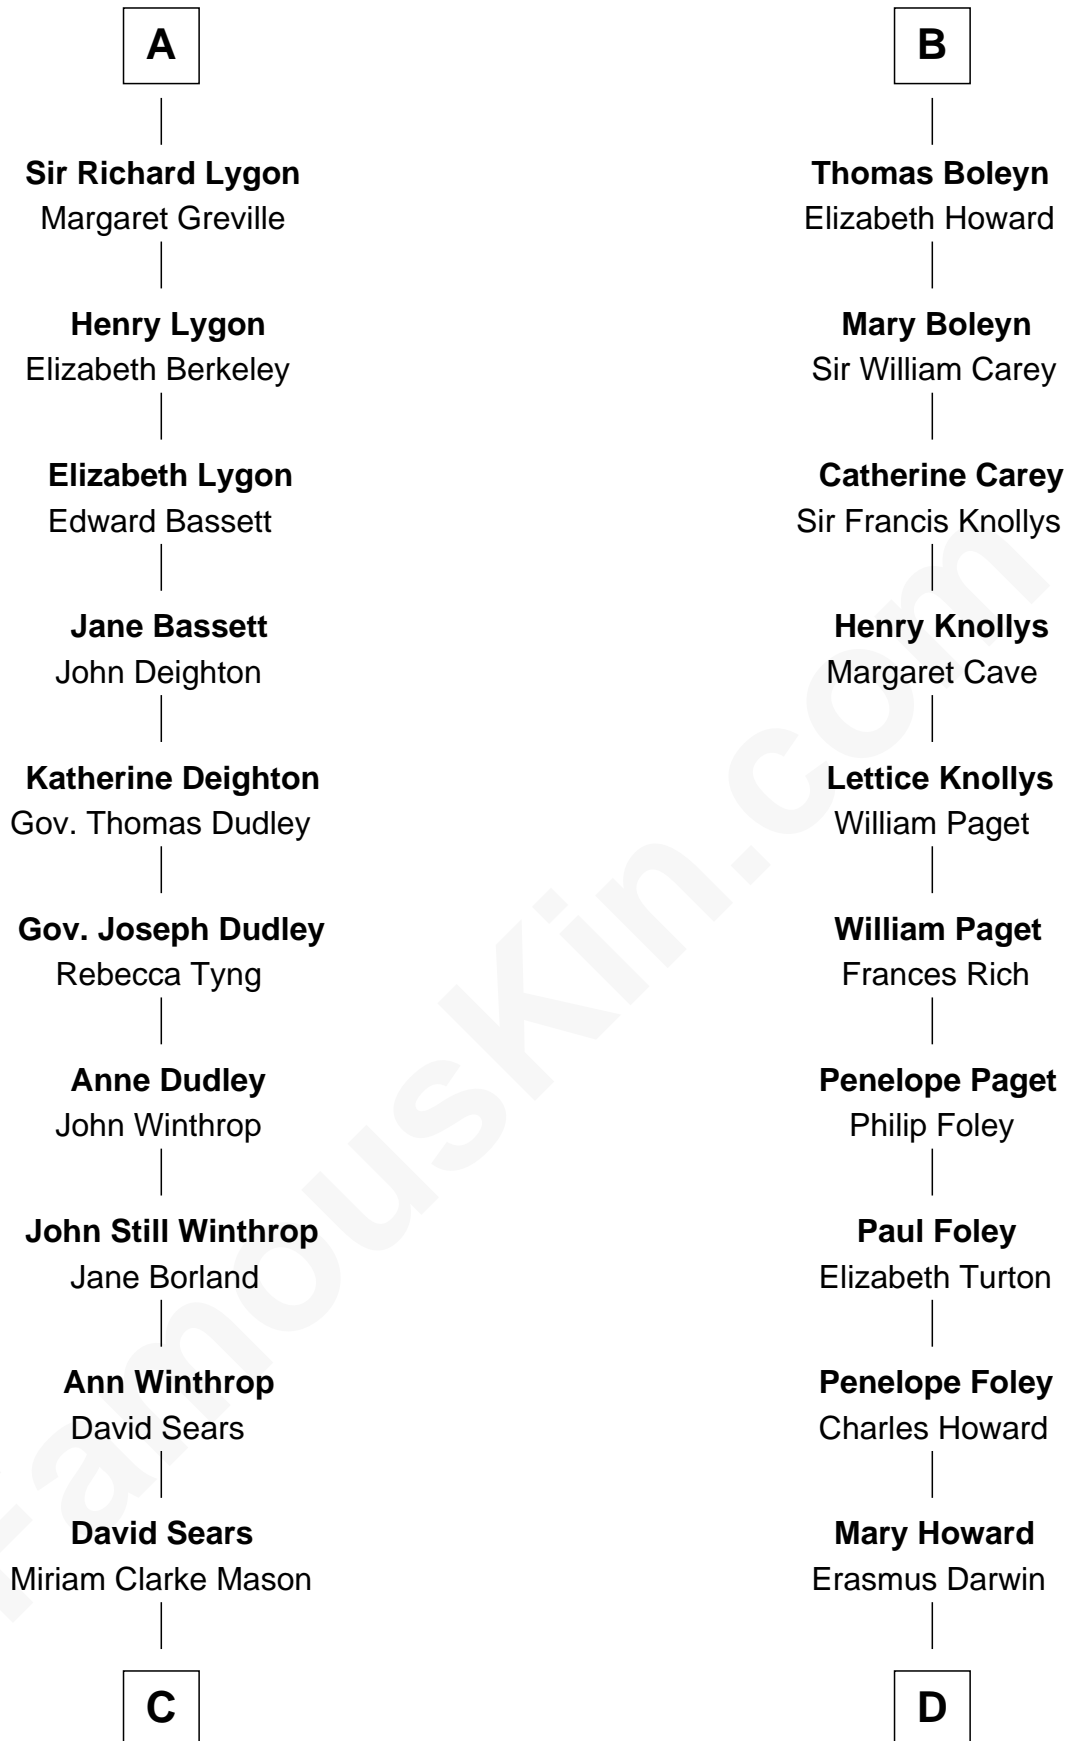

FamousKin.com Relationship Chart of

John Adams Morgan
1952 Olympic Sailing Gold Medalist

18th cousin 3 times removed of

Charles Darwin
Theory of Evolution

C

Harriet Elizabeth Sears
George Casper Crowninshield

Frances Cadwallader Crowninshield
John Quincy Adams

Charles Francis Adams
Frances Lovering

Catherine Frances Lovering Adams
Henry Sturgis Morgan

John Adams Morgan
Olympic Gold Medalist

D

Dr. Robert Waring Darwin
Susanna Wedgwood

Charles Darwin
Theory of Evolution

FamousKin.com