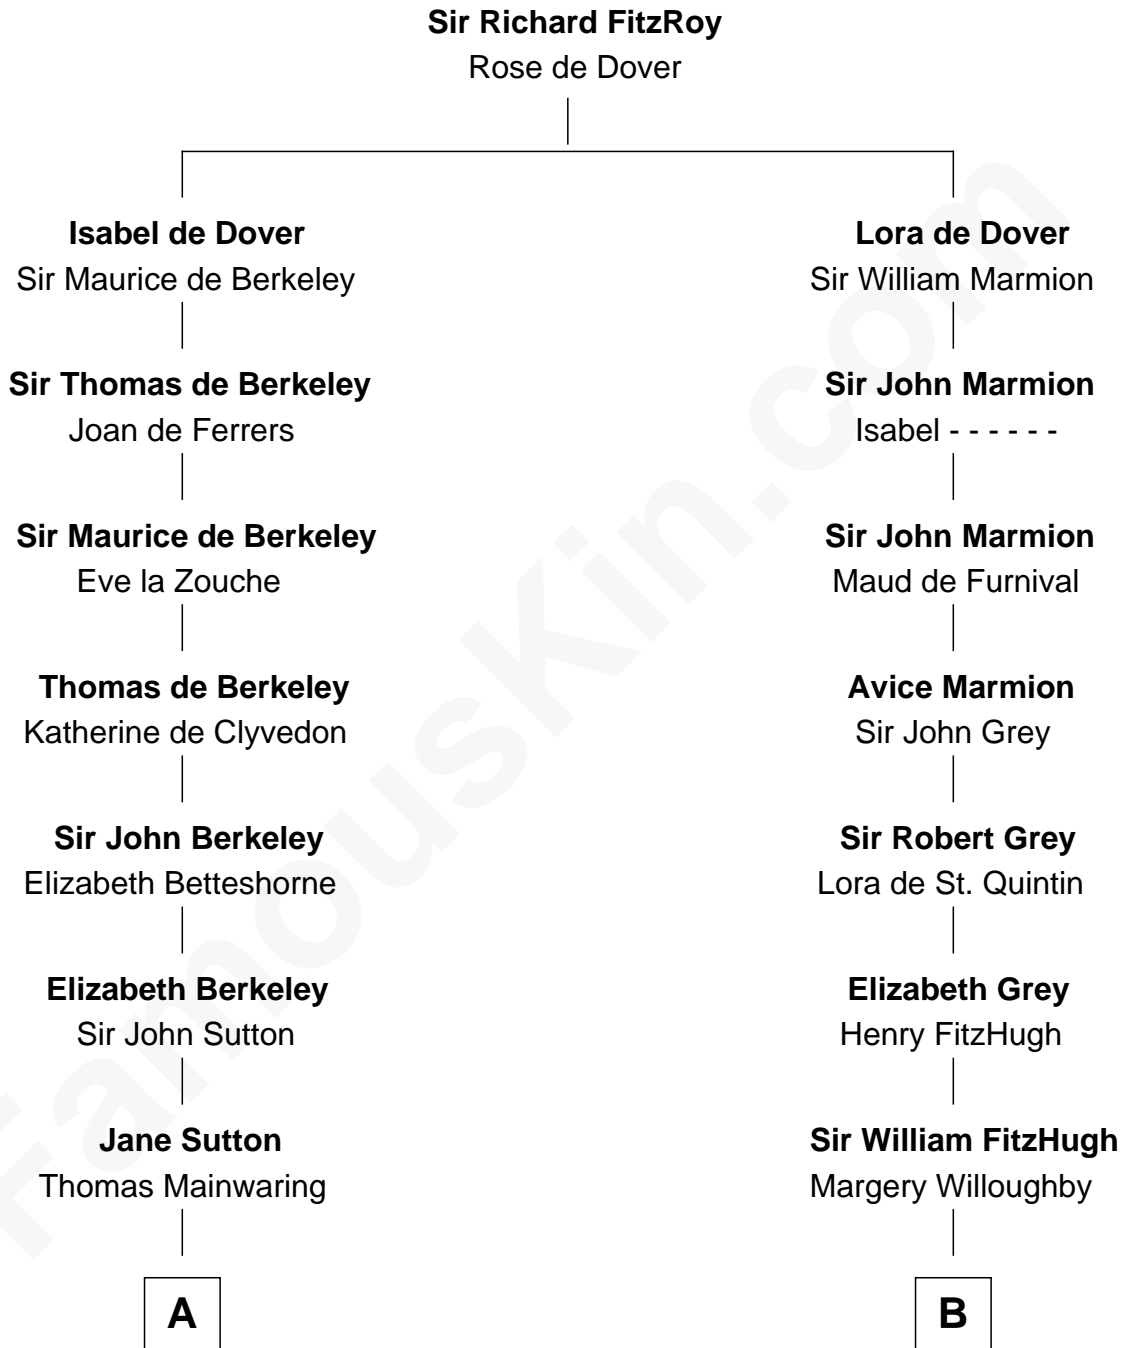

FamousKin.com Relationship Chart of John Adams Morgan

1952 Olympic Sailing Gold Medalist

10th cousin 11 times removed of

Catherine Parr

6th Wife of King Henry VIII

C

Charles F. Tracy

Louisa Kirkland

Frances Louisa Tracy

John Pierpont Morgan

John Pierpont Morgan

Jane Norton Grew

Henry Sturgis Morgan

Catherine Frances Lovering Adams

John Adams Morgan

Olympic Gold Medalist