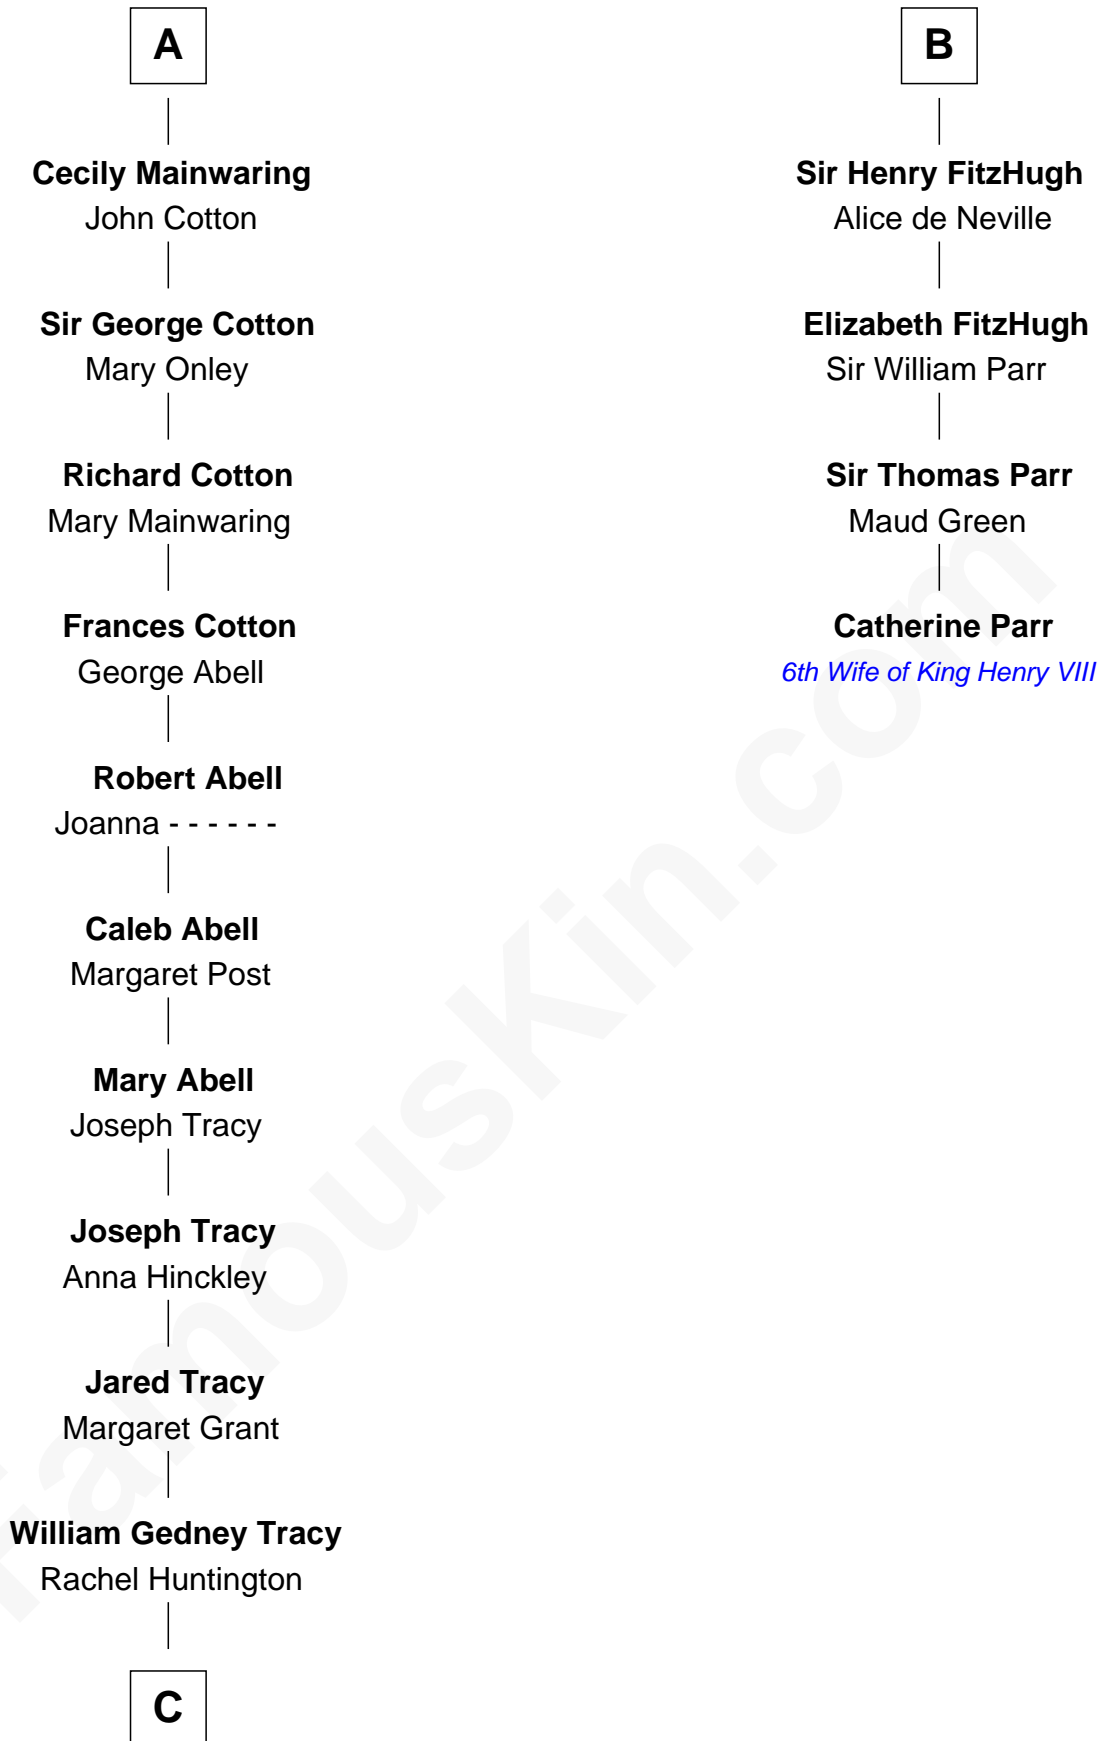

FamousKin.com Relationship Chart of John Adams Morgan

1952 Olympic Sailing Gold Medalist

10th cousin 11 times removed of

Catherine Parr

6th Wife of King Henry VIII

C

Charles F. Tracy

Louisa Kirkland

Frances Louisa Tracy

John Pierpont Morgan

John Pierpont Morgan

Jane Norton Grew

Henry Sturgis Morgan

Catherine Frances Lovering Adams

John Adams Morgan

Olympic Gold Medalist