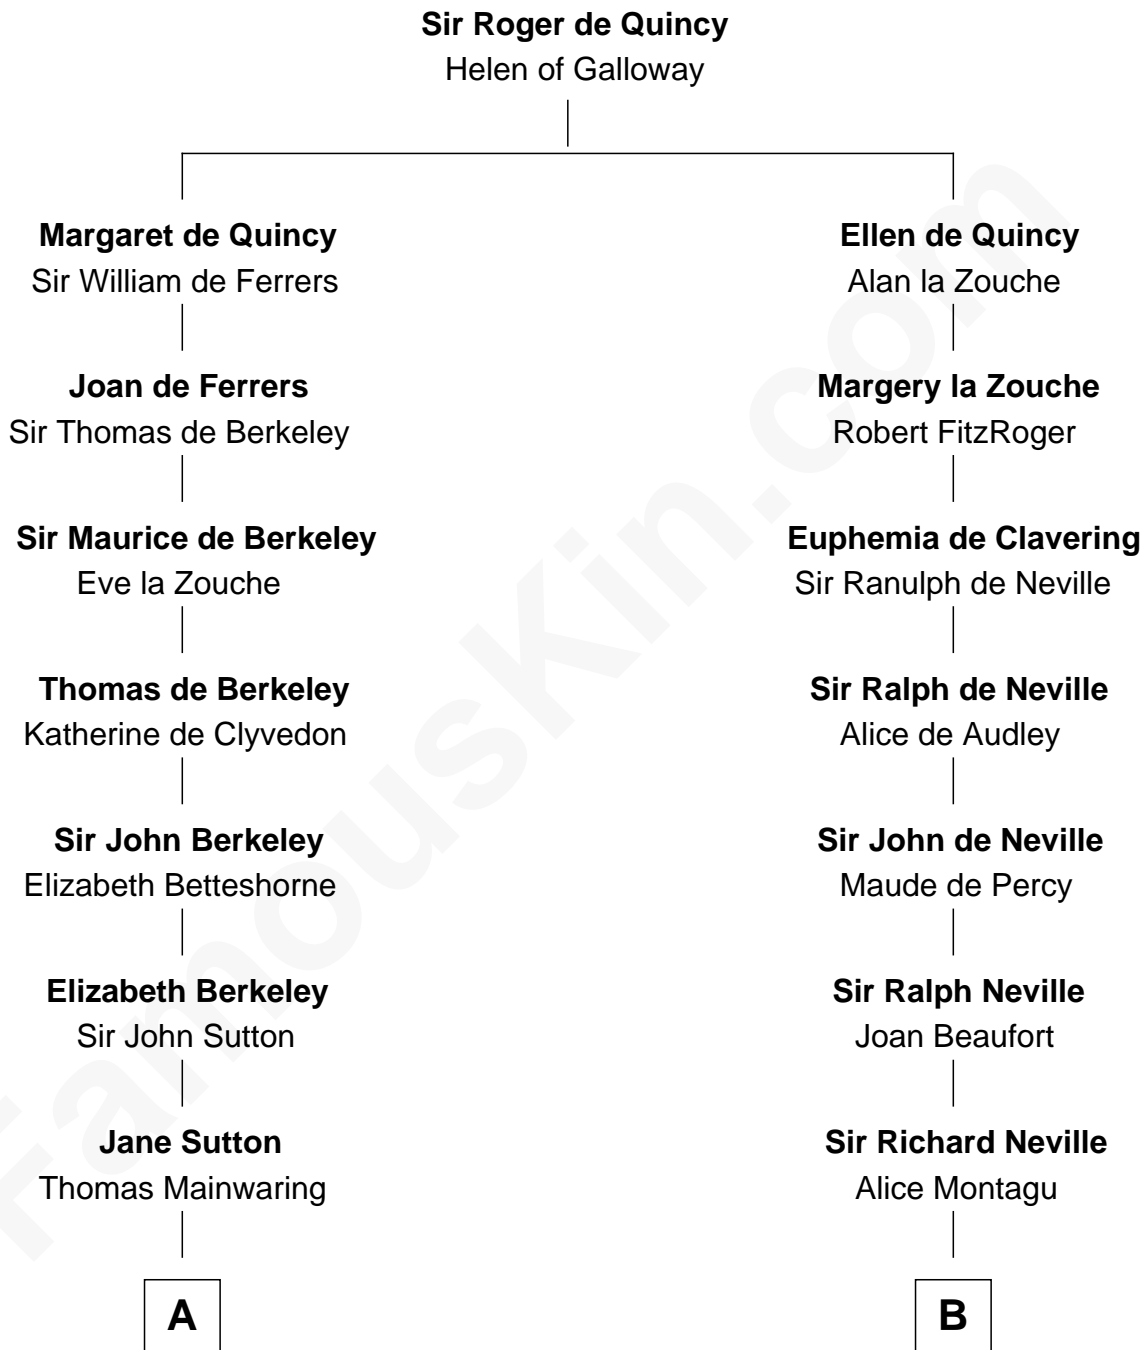

# FamousKin.com Relationship Chart of John Adams Morgan

1952 Olympic Sailing Gold Medalist

10th cousin 11 times removed of

**Catherine Parr**

6th Wife of King Henry VIII

**C**

Charles F. Tracy

Louisa Kirkland

Frances Louisa Tracy

John Pierpont Morgan

John Pierpont Morgan

Jane Norton Grew

Henry Sturgis Morgan

Catherine Frances Lovering Adams

John Adams Morgan

*Olympic Gold Medalist*