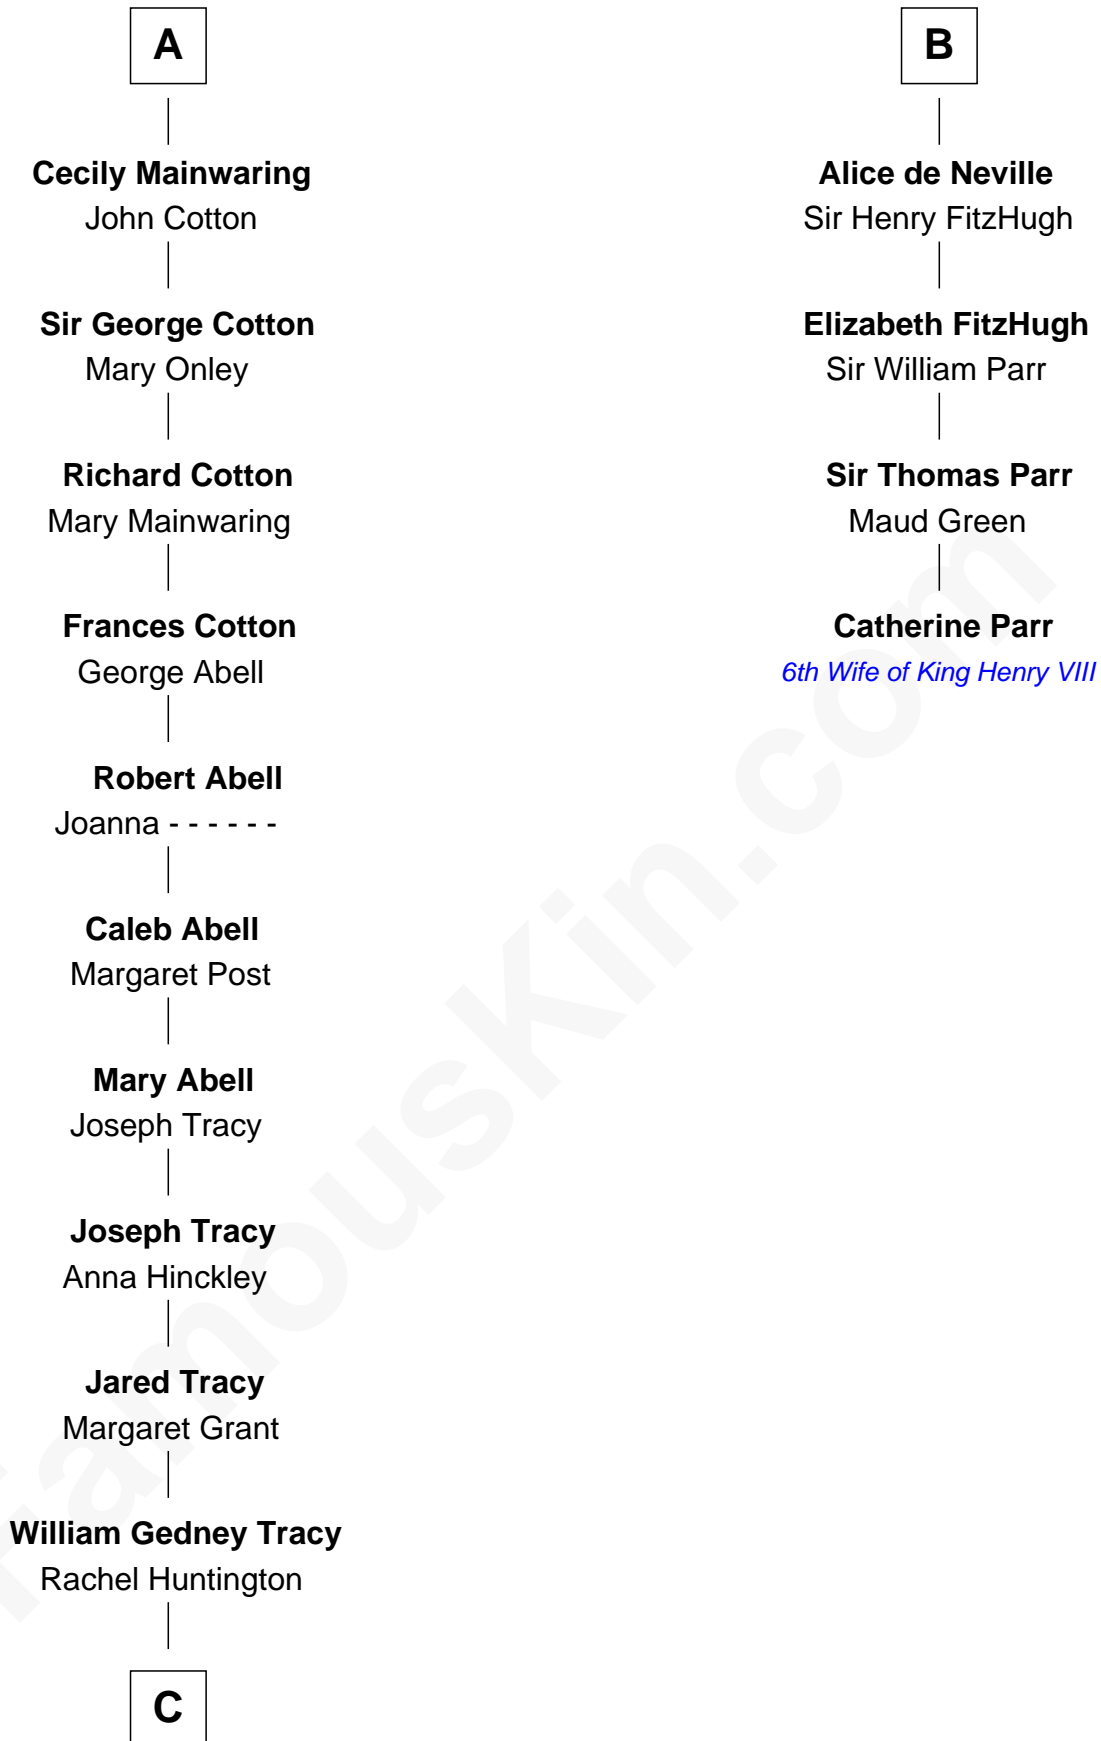

# FamousKin.com Relationship Chart of John Adams Morgan

1952 Olympic Sailing Gold Medalist

10th cousin 11 times removed of

**Catherine Parr**

6th Wife of King Henry VIII

**C**

Charles F. Tracy

Louisa Kirkland

Frances Louisa Tracy

John Pierpont Morgan

John Pierpont Morgan

Jane Norton Grew

Henry Sturgis Morgan

Catherine Frances Lovering Adams

John Adams Morgan

*Olympic Gold Medalist*