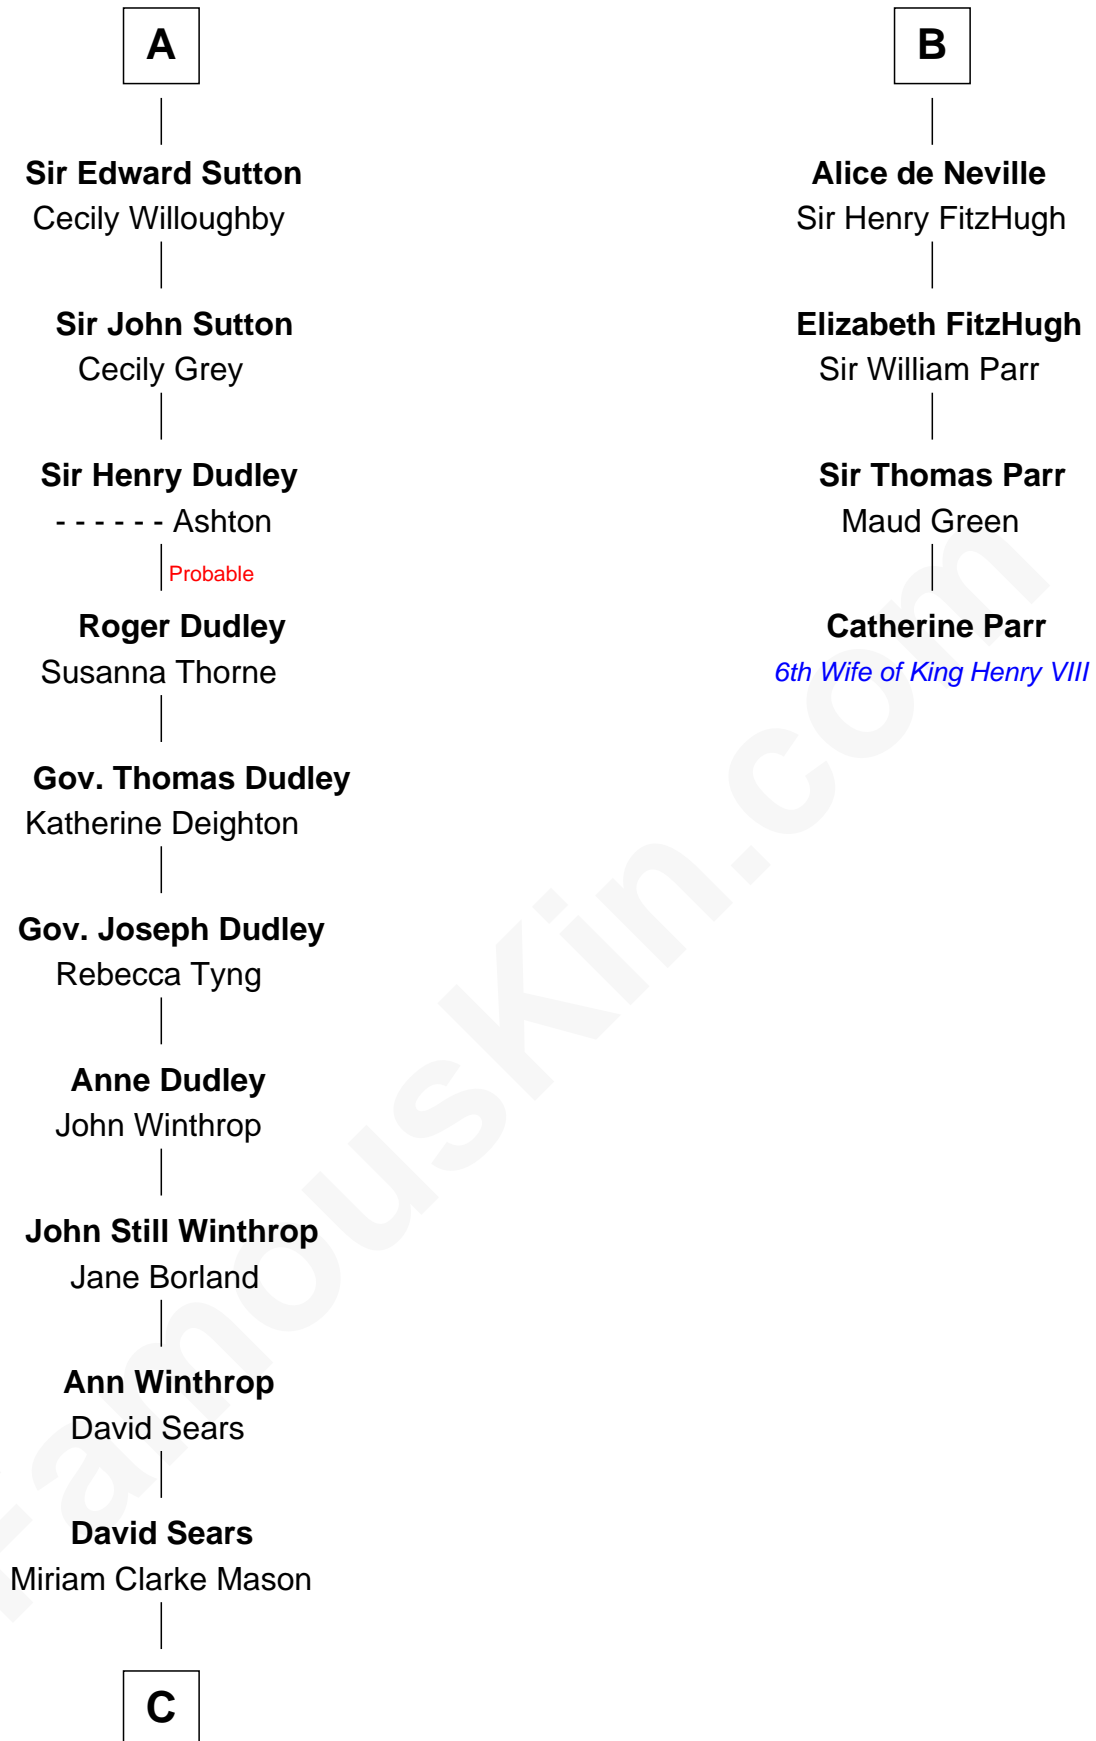

FamousKin.com Relationship Chart of

John Adams Morgan
1952 Olympic Sailing Gold Medalist
10th cousin 11 times removed of

Catherine Parr
6th Wife of King Henry VIII

C

Harriet Elizabeth Sears
George Casper Crowninshield

Frances Cadwallader Crowninshield
John Quincy Adams

Charles Francis Adams
Frances Lovering

Catherine Frances Lovering Adams
Henry Sturgis Morgan

John Adams Morgan
Olympic Gold Medalist

FamousKin.com