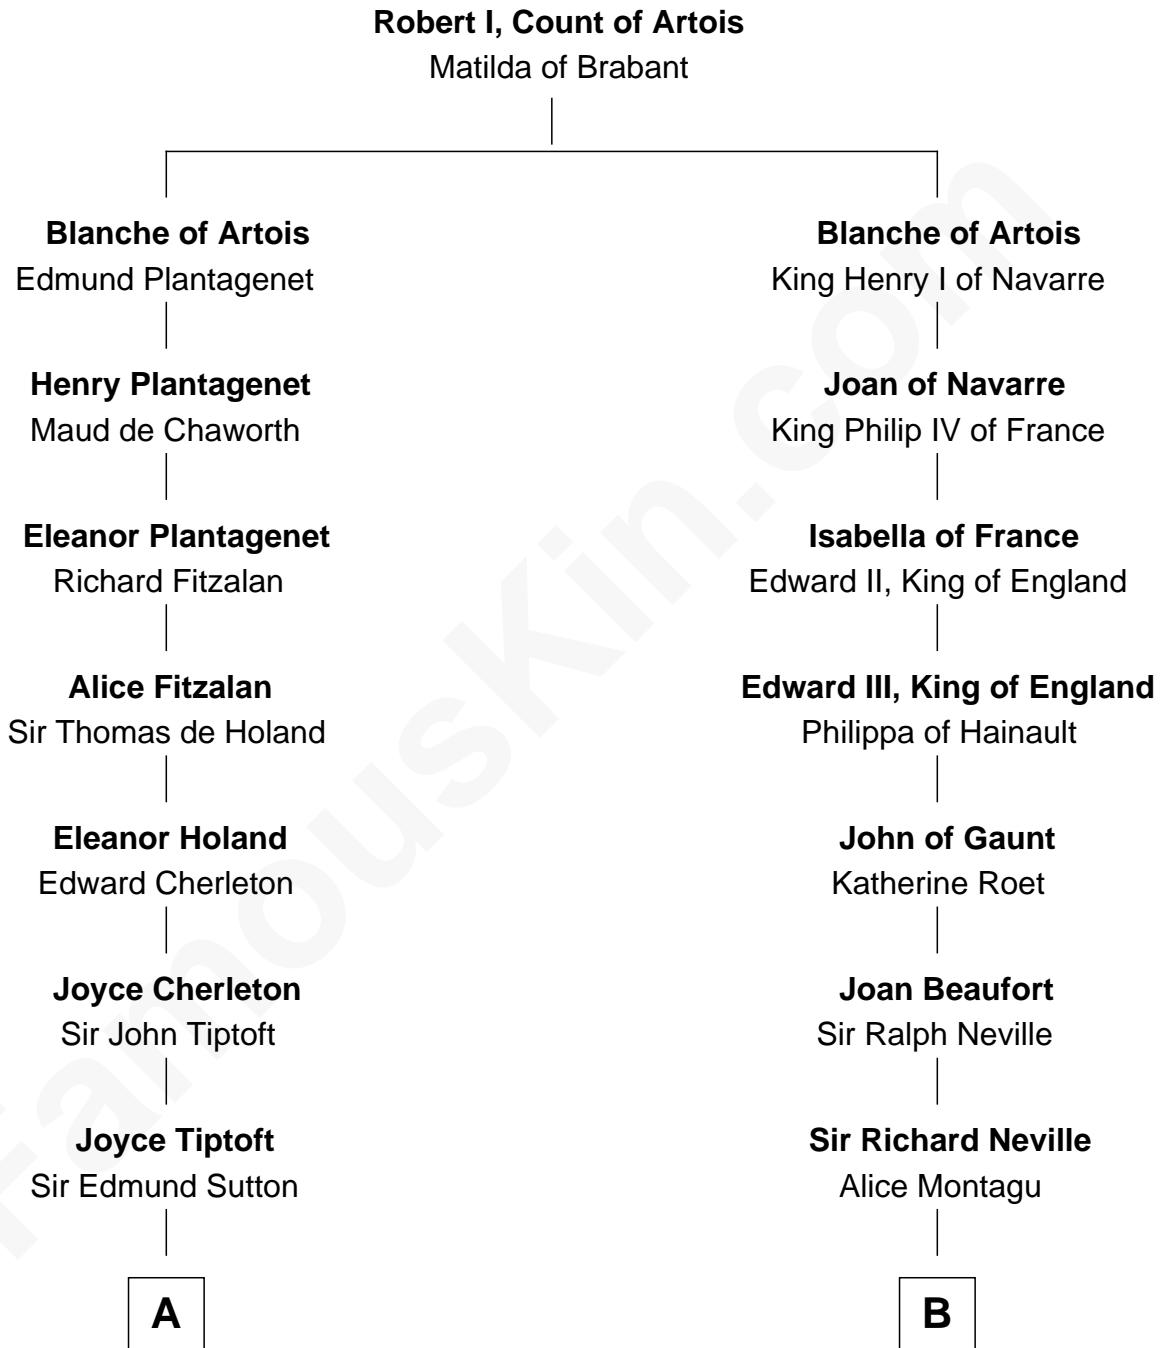

FamousKin.com Relationship Chart of

John Adams Morgan
1952 Olympic Sailing Gold Medalist
10th cousin 11 times removed of

Catherine Parr
6th Wife of King Henry VIII

C

Harriet Elizabeth Sears
George Casper Crowninshield

Frances Cadwallader Crowninshield
John Quincy Adams

Charles Francis Adams
Frances Lovering

Catherine Frances Lovering Adams
Henry Sturgis Morgan

John Adams Morgan
Olympic Gold Medalist

FamousKin.com