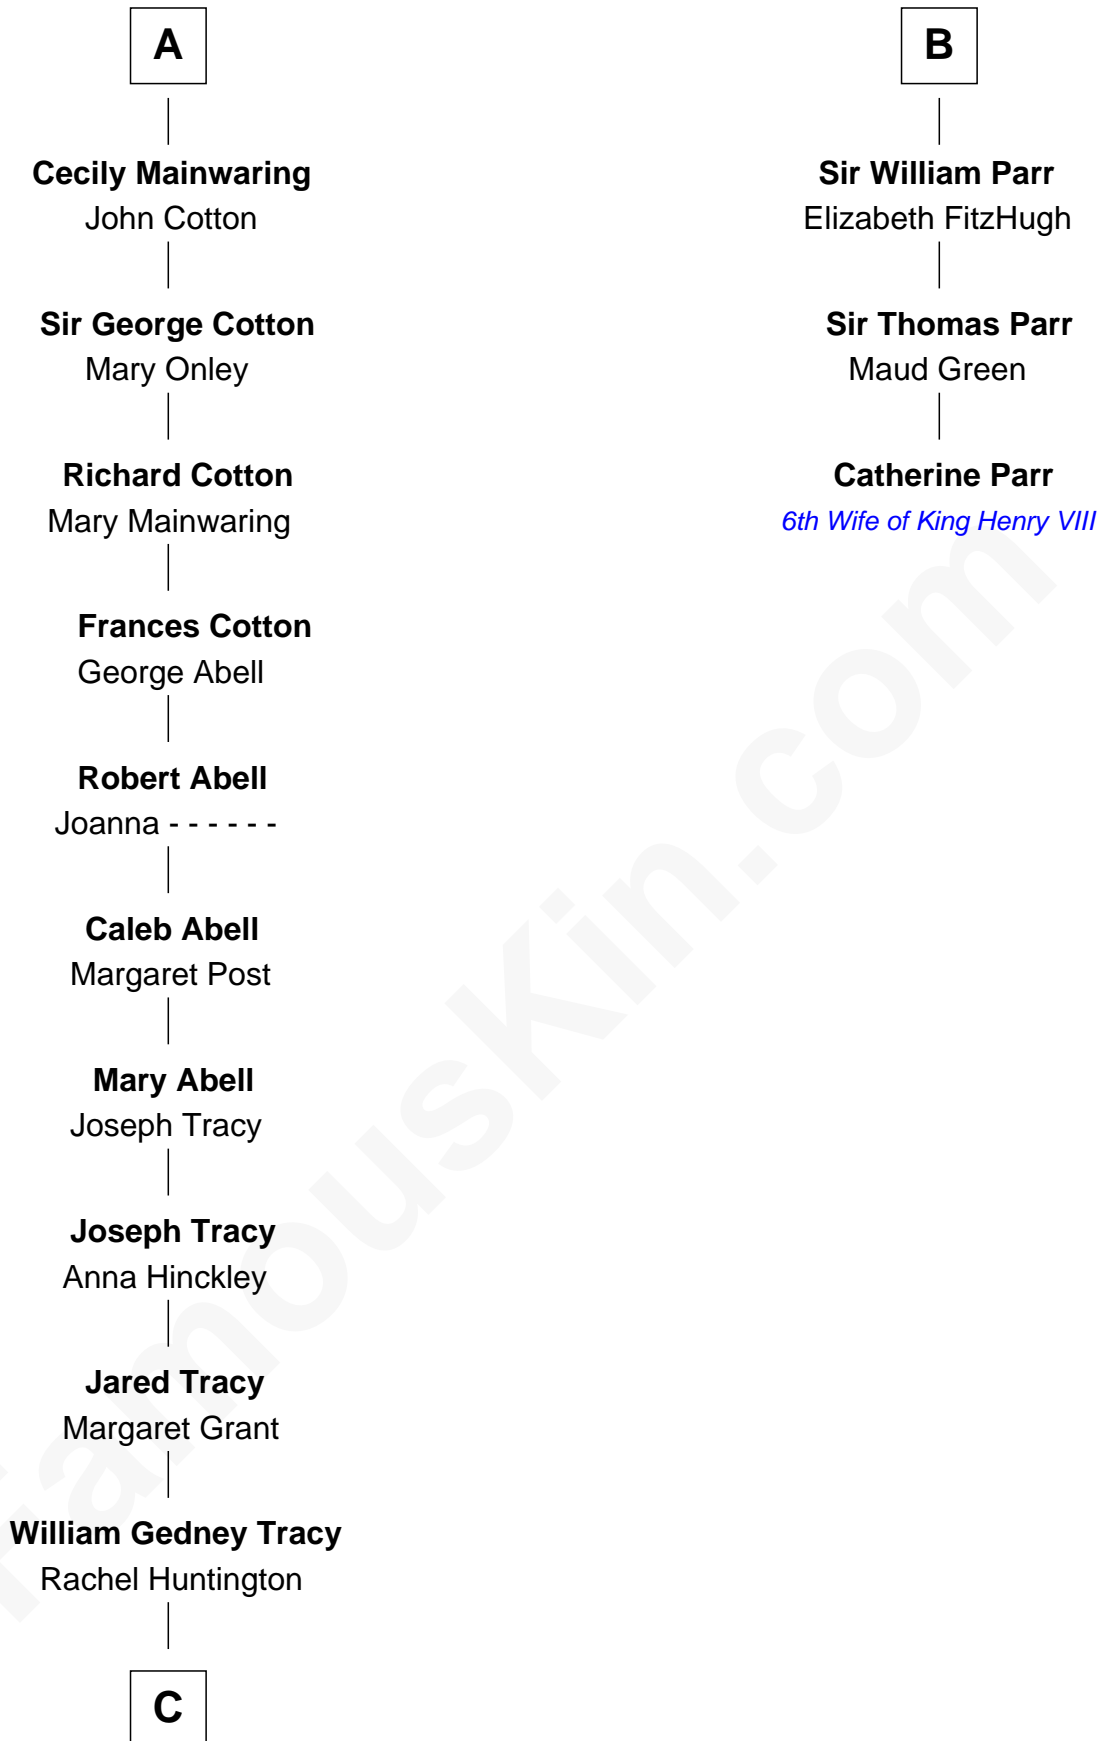

FamousKin.com Relationship Chart of John Adams Morgan

1952 Olympic Sailing Gold Medalist

9th cousin 12 times removed of

Catherine Parr

6th Wife of King Henry VIII

C

Charles F. Tracy

Louisa Kirkland

Frances Louisa Tracy

John Pierpont Morgan

John Pierpont Morgan

Jane Norton Grew

Henry Sturgis Morgan

Catherine Frances Lovering Adams

John Adams Morgan

Olympic Gold Medalist