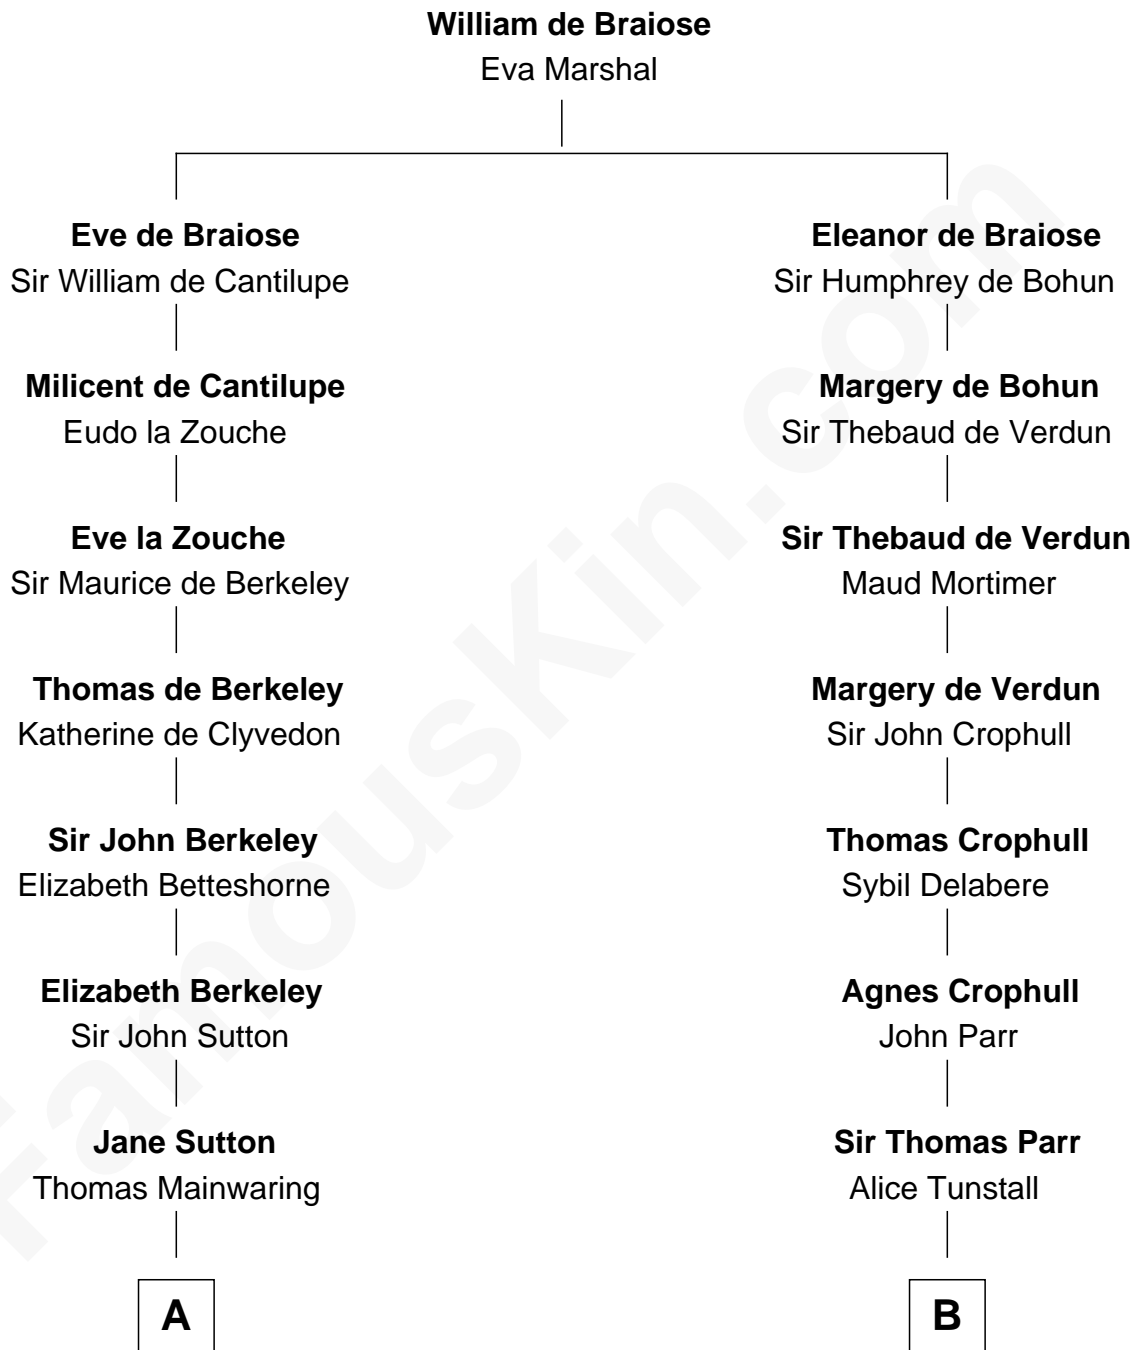

FamousKin.com Relationship Chart of John Adams Morgan

1952 Olympic Sailing Gold Medalist

9th cousin 12 times removed of

Catherine Parr

6th Wife of King Henry VIII

C

Charles F. Tracy

Louisa Kirkland

Frances Louisa Tracy

John Pierpont Morgan

John Pierpont Morgan

Jane Norton Grew

Henry Sturgis Morgan

Catherine Frances Lovering Adams

John Adams Morgan

Olympic Gold Medalist