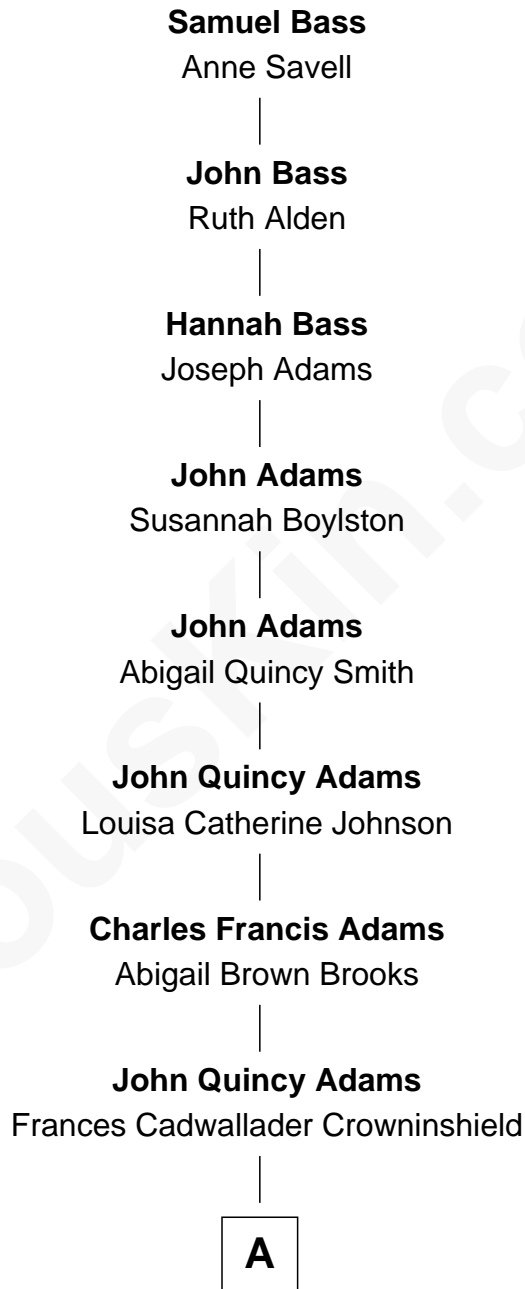

FamousKin.com Relationship Chart of

John Adams Morgan

1952 Olympic Sailing Gold Medalist

8th Great-grandson of

Samuel Bass

(c1600 - 1694) Great Migration Immigrant 1633

A

—
Charles Francis Adams

Frances Lovering

—
Catherine Frances Lovering Adams

Henry Sturgis Morgan

—
John Adams Morgan

Olympic Gold Medalist

FamousKin.com