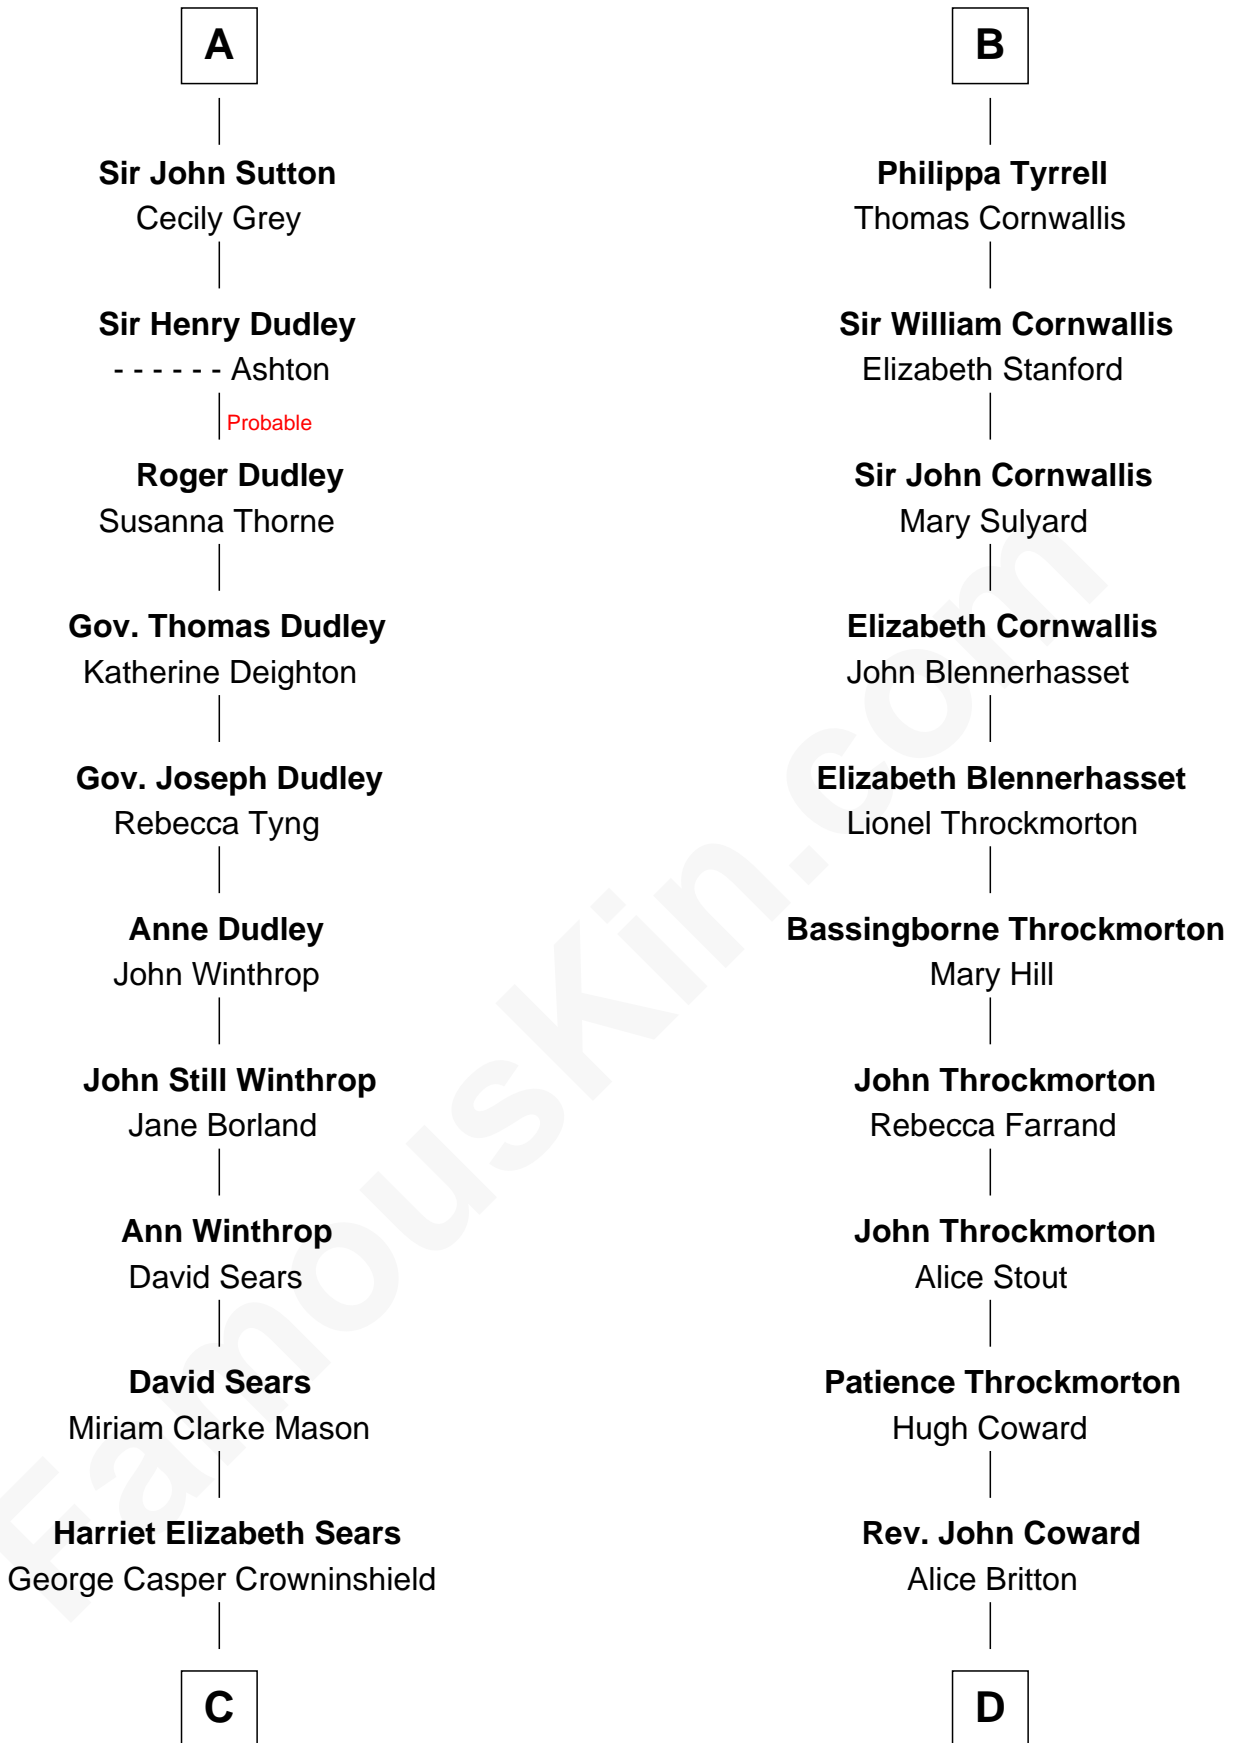

FamousKin.com

Relationship Chart of

John Adams Morgan

1952 Olympic Sailing Gold Medalist

20th cousin of

General James Longstreet

Confederate Army - U.S. Civil War

C

Frances Cadwallader Crowninshield

John Quincy Adams

Charles Francis Adams

Frances Lovering

Catherine Frances Lovering Adams

Henry Sturgis Morgan

John Adams Morgan

Olympic Gold Medalist

D

Deliverance Coward

James FitzRandolph

Hannah FitzRandolph

William Longstreet

James Longstreet

Mary Anna Dent

General James Longstreet