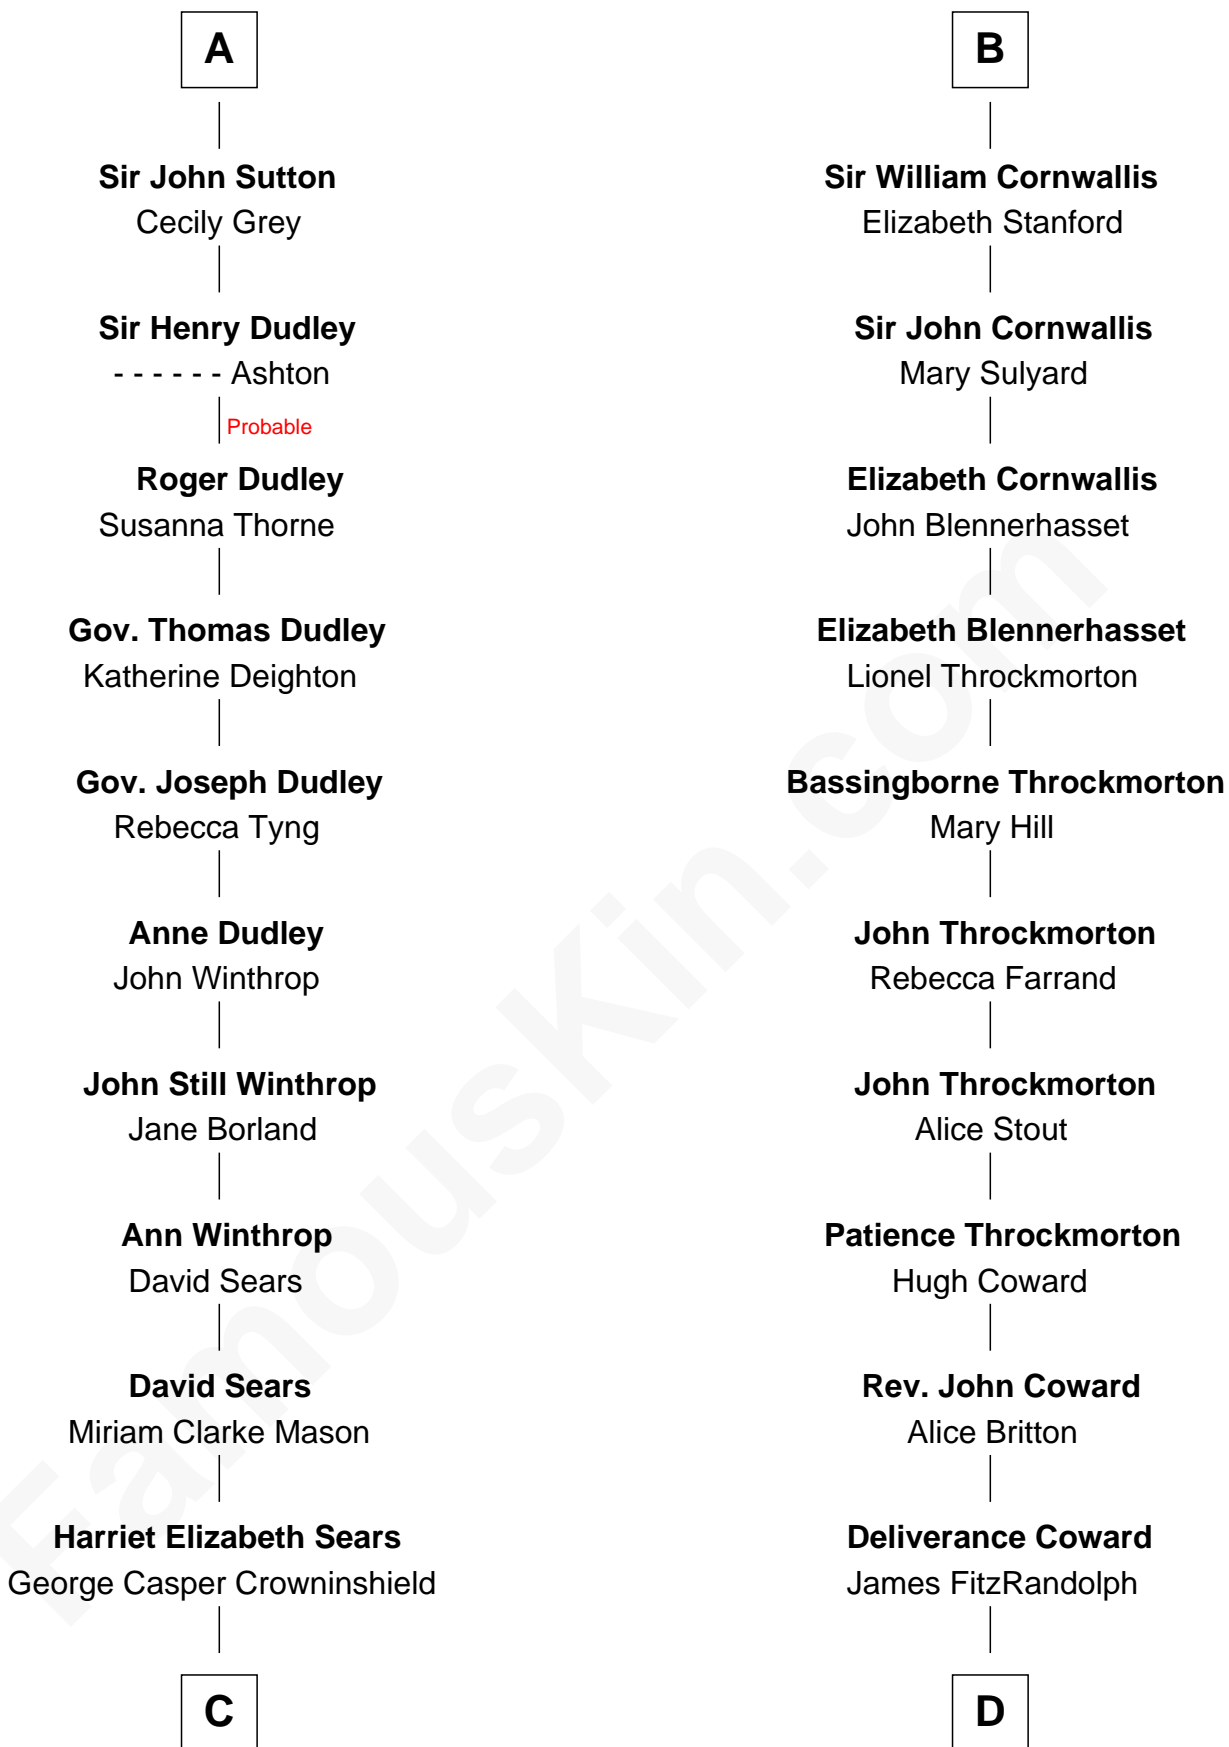

FamousKin.com Relationship Chart of John Adams Morgan

1952 Olympic Sailing Gold Medalist

19th cousin 1 time removed of

General James Longstreet
Confederate Army - U.S. Civil War

C

Frances Cadwallader Crowninshield

John Quincy Adams

Charles Francis Adams

Frances Lovering

Catherine Frances Lovering Adams

Henry Sturgis Morgan

John Adams Morgan

Olympic Gold Medalist

D

Hannah FitzRandolph

William Longstreet

James Longstreet

Mary Anna Dent

General James Longstreet

Confederate Army - U.S. Civil War

FamousKin.com