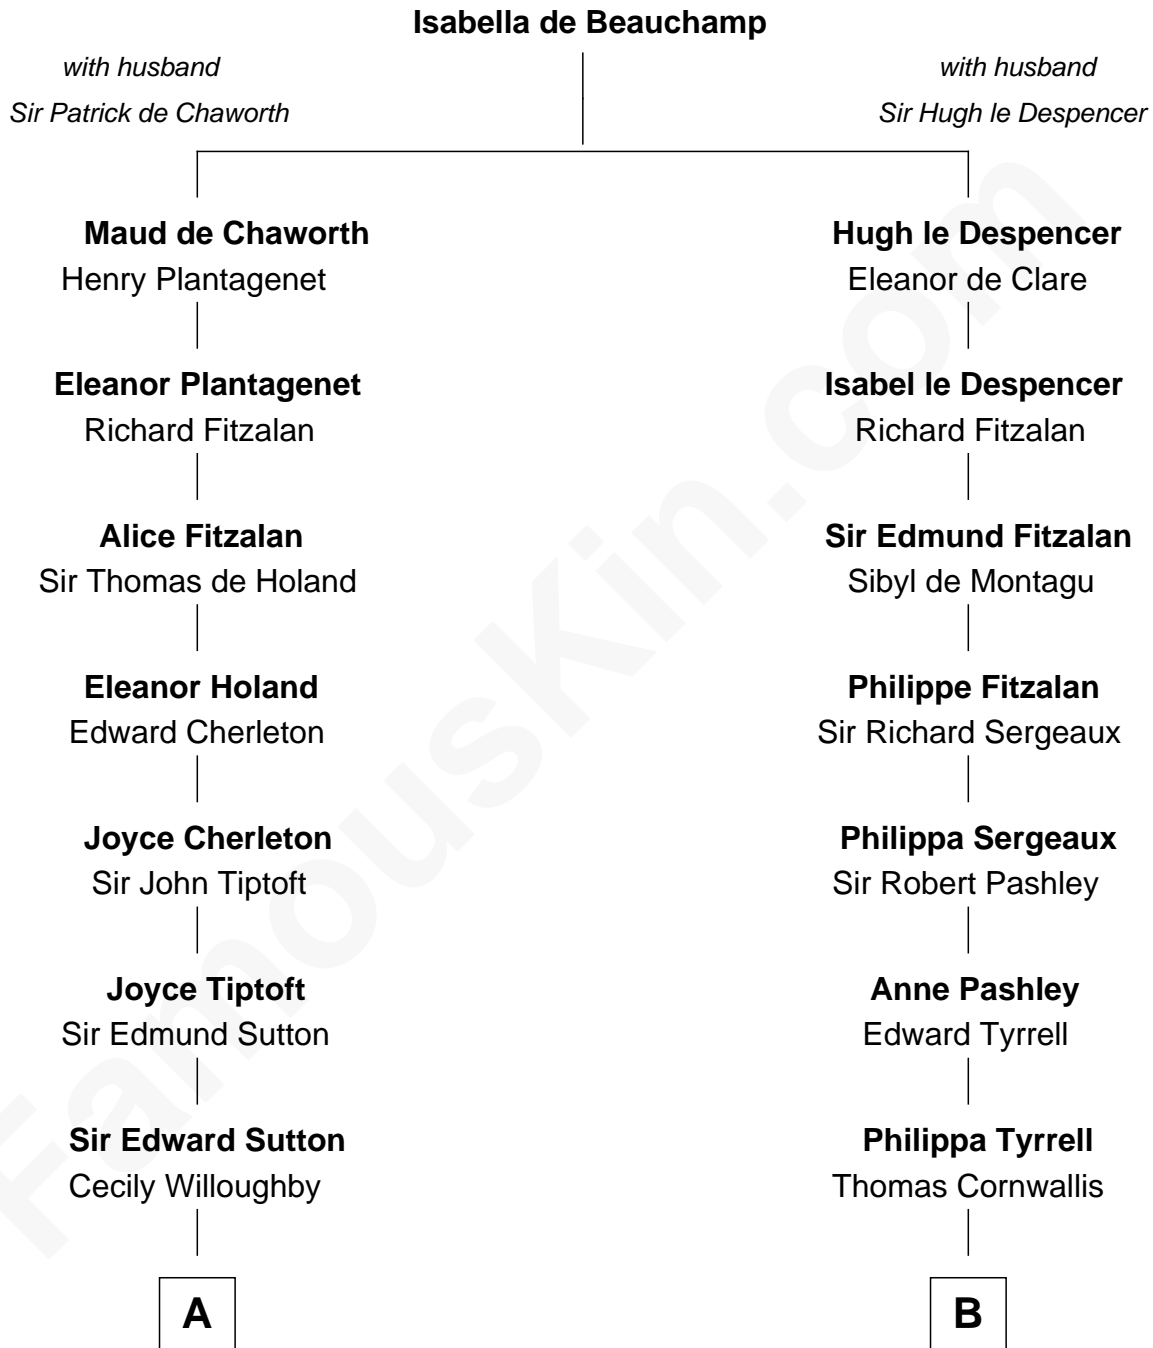

FamousKin.com Relationship Chart of John Adams Morgan

1952 Olympic Sailing Gold Medalist

19th cousin 1 time removed of

General James Longstreet
Confederate Army - U.S. Civil War

C

Frances Cadwallader Crowninshield

John Quincy Adams

Charles Francis Adams

Frances Lovering

Catherine Frances Lovering Adams

Henry Sturgis Morgan

John Adams Morgan

Olympic Gold Medalist

D