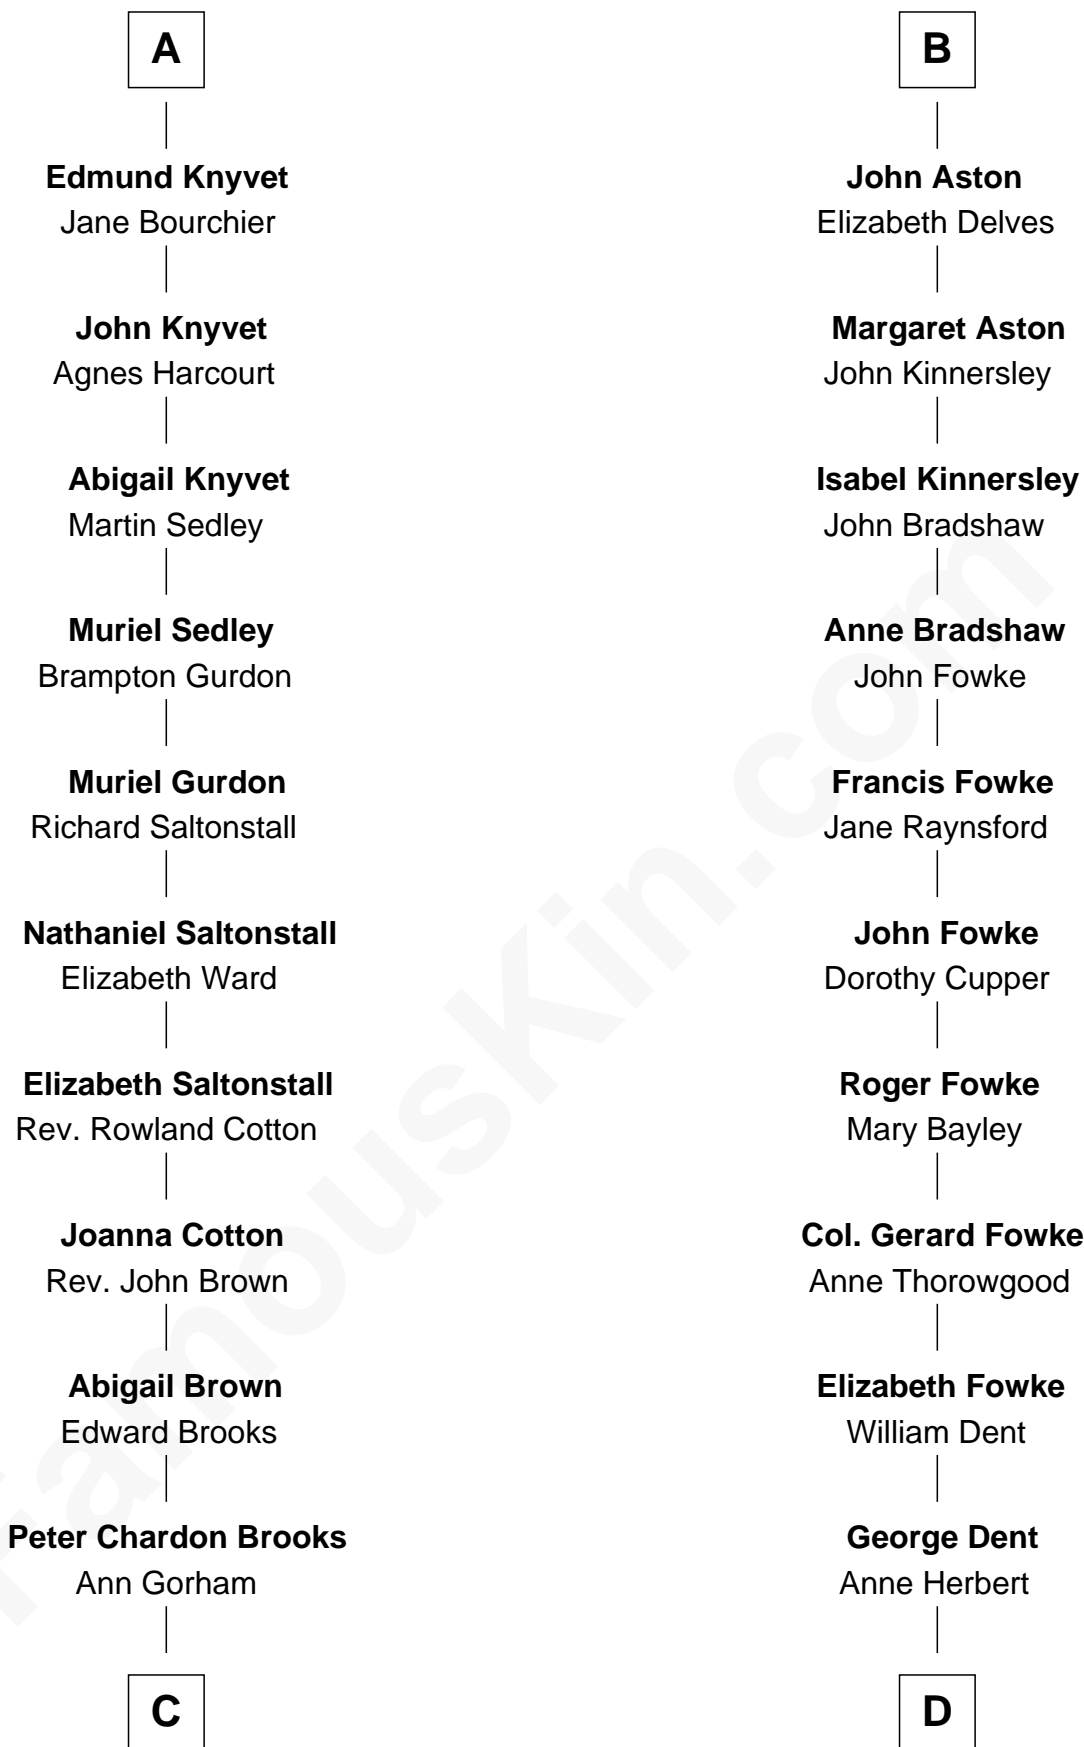

FamousKin.com Relationship Chart of John Adams Morgan

1952 Olympic Sailing Gold Medalist

20th cousin 1 time removed of

General James Longstreet
Confederate Army - U.S. Civil War

Sir Robert de Ros
Isabel de Aubeney

C

Abigail Brown Brooks

Charles Francis Adams

John Quincy Adams

Frances Cadwallader Crowninshield

Charles Francis Adams

Frances Lovering

Catherine Frances Lovering Adams