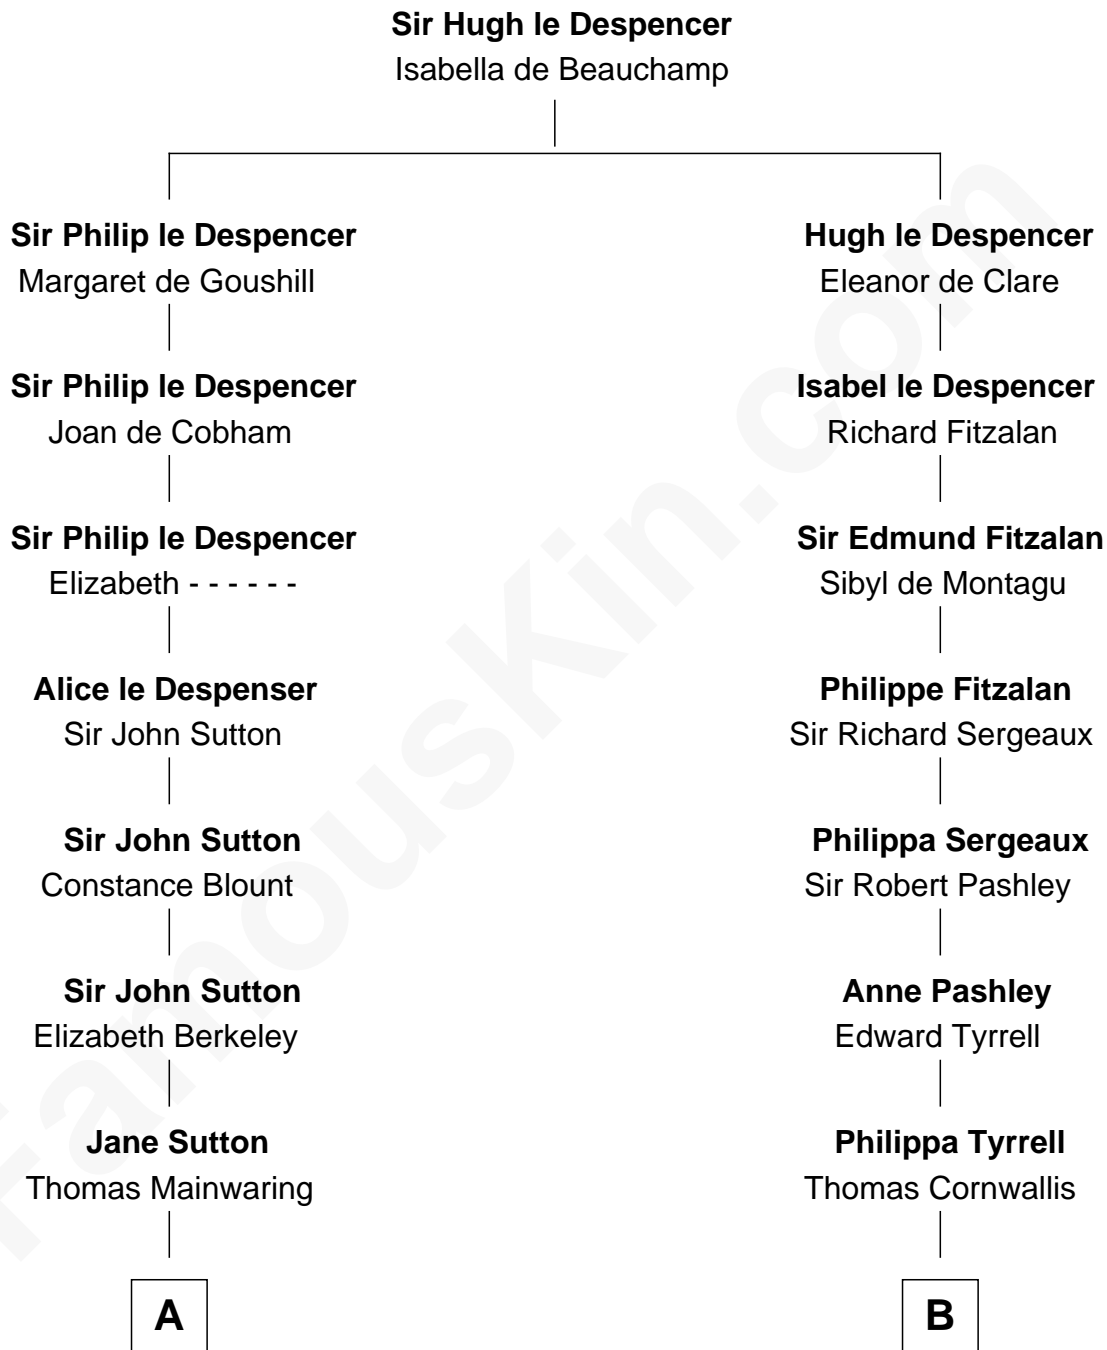

FamousKin.com Relationship Chart of John Adams Morgan

1952 Olympic Sailing Gold Medalist

19th cousin 2 times removed of

General James Longstreet
Confederate Army - U.S. Civil War

C

Charles F. Tracy
Louisa Kirkland