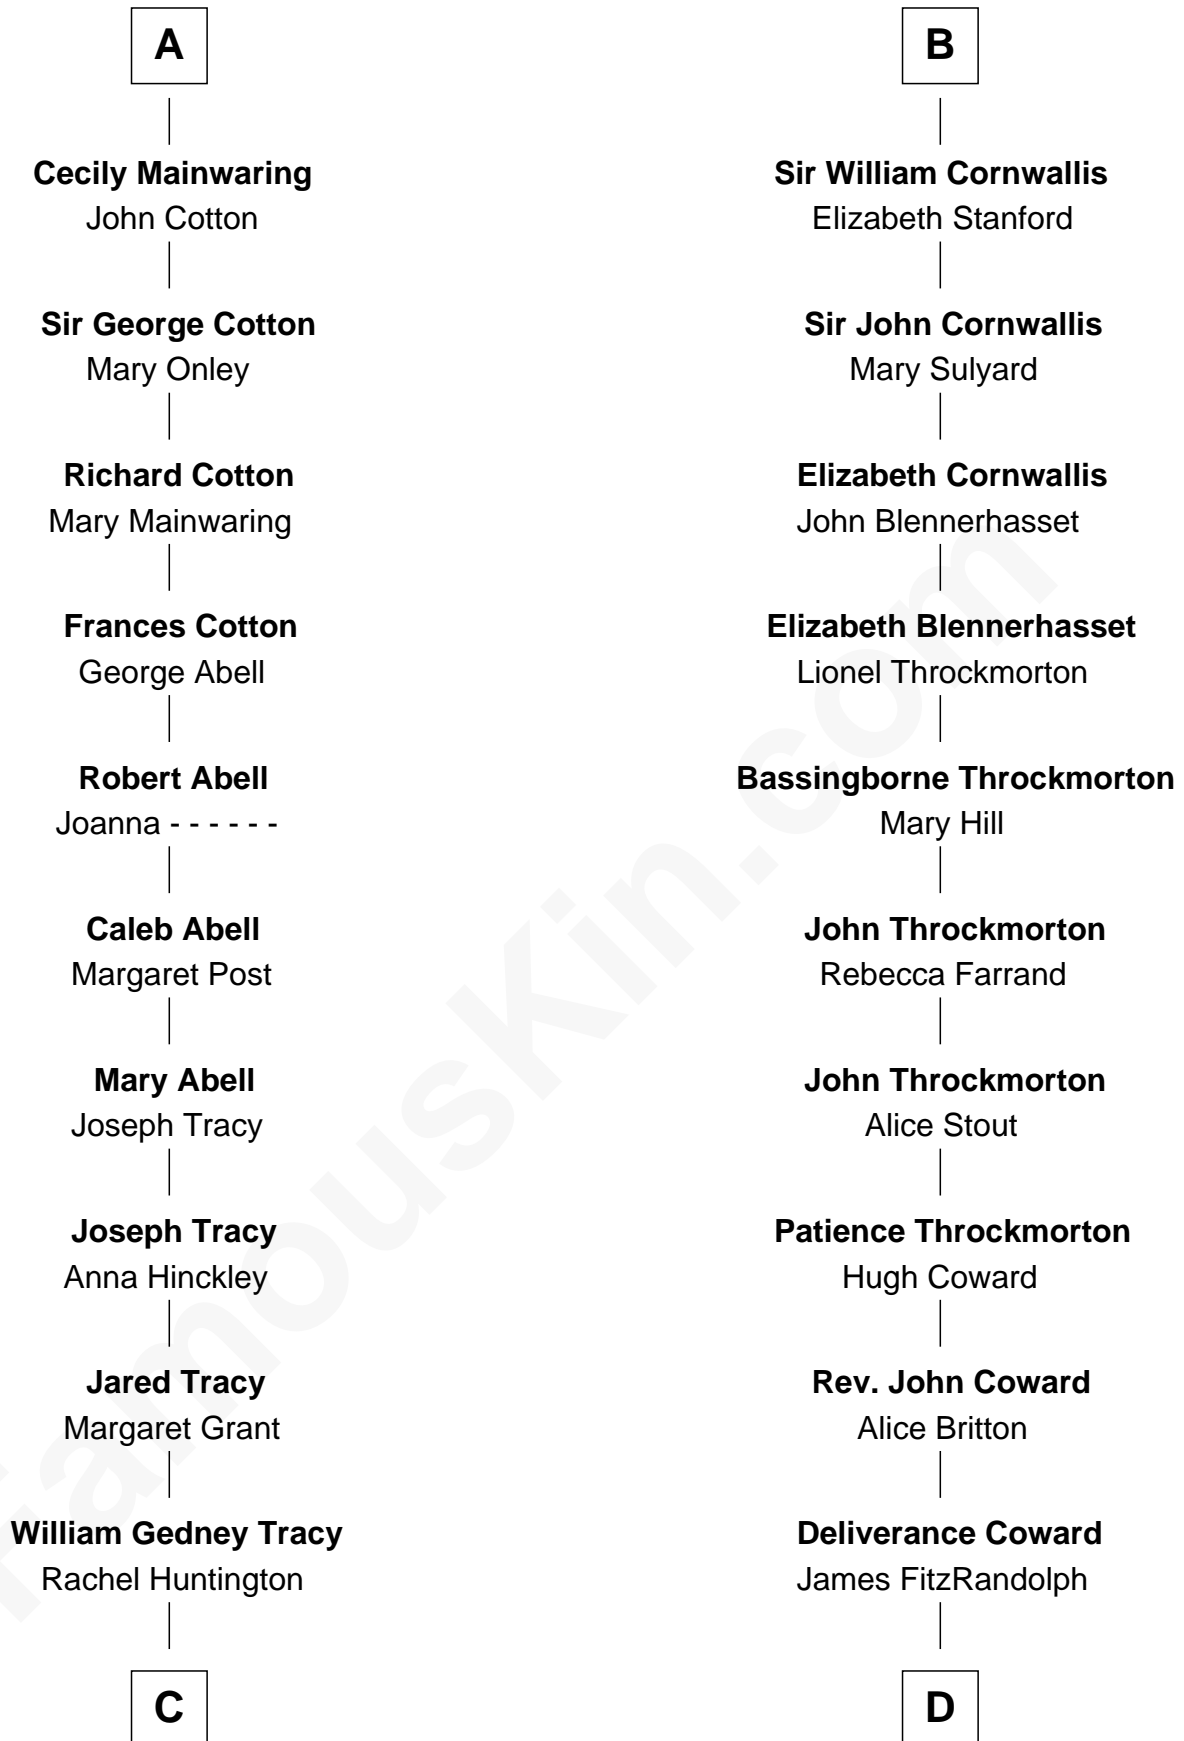

FamousKin.com Relationship Chart of John Adams Morgan

1952 Olympic Sailing Gold Medalist

19th cousin 2 times removed of

General James Longstreet
Confederate Army - U.S. Civil War

C

Charles F. Tracy
Louisa Kirkland

Frances Louisa Tracy
John Pierpont Morgan

John Pierpont Morgan
Jane Norton Grew

Henry Sturgis Morgan
Catherine Frances Lovering Adams

John Adams Morgan
Olympic Gold Medalist

D

Hannah FitzRandolph
William Longstreet