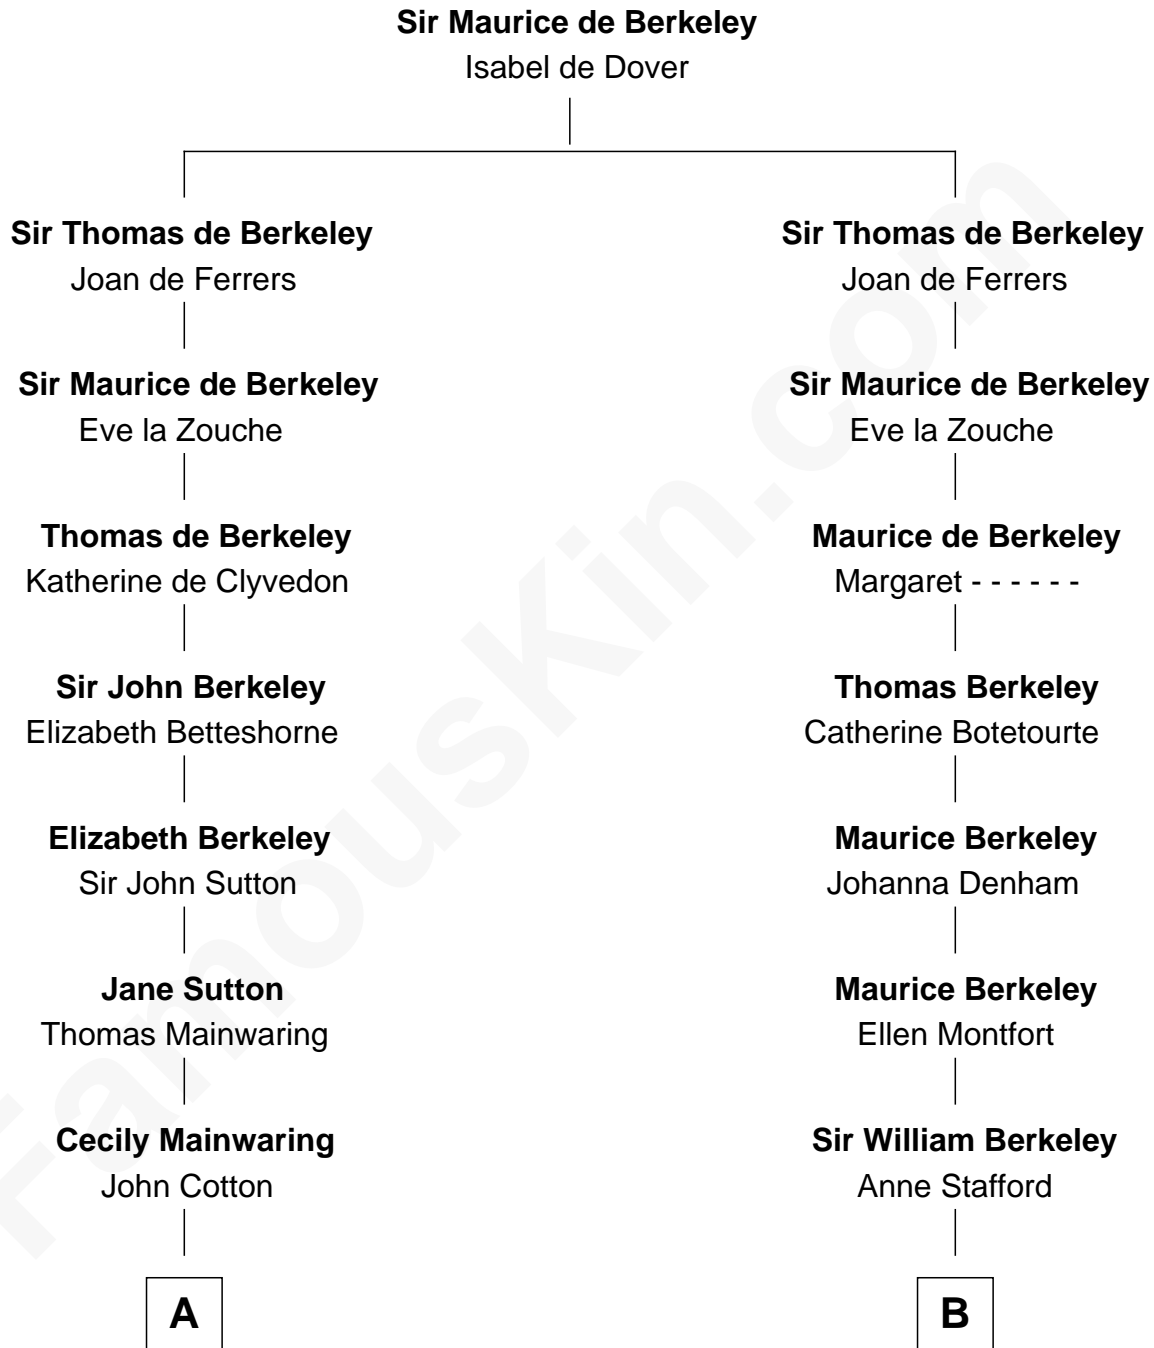

# FamousKin.com Relationship Chart of

**John Adams Morgan**  
1952 Olympic Sailing Gold Medalist

20th cousin of

**Jack London**  
Author of "The Call of the Wild"

**C**

**Frances Louisa Tracy**

John Pierpont Morgan

**John Pierpont Morgan**

Jane Norton Grew

**Henry Sturgis Morgan**

Catherine Frances Lovering Adams

**John Adams Morgan**

*Olympic Gold Medalist*

**D**

**Joel Wellman**

Betsey Baker

**Marshall Daniel Wellman**

Eleanor Garrett Jones

**Flora Wellman**

William Henry Chaney

**Jack London**

*Author of "The Call of the Wild"*

FamousKin.com