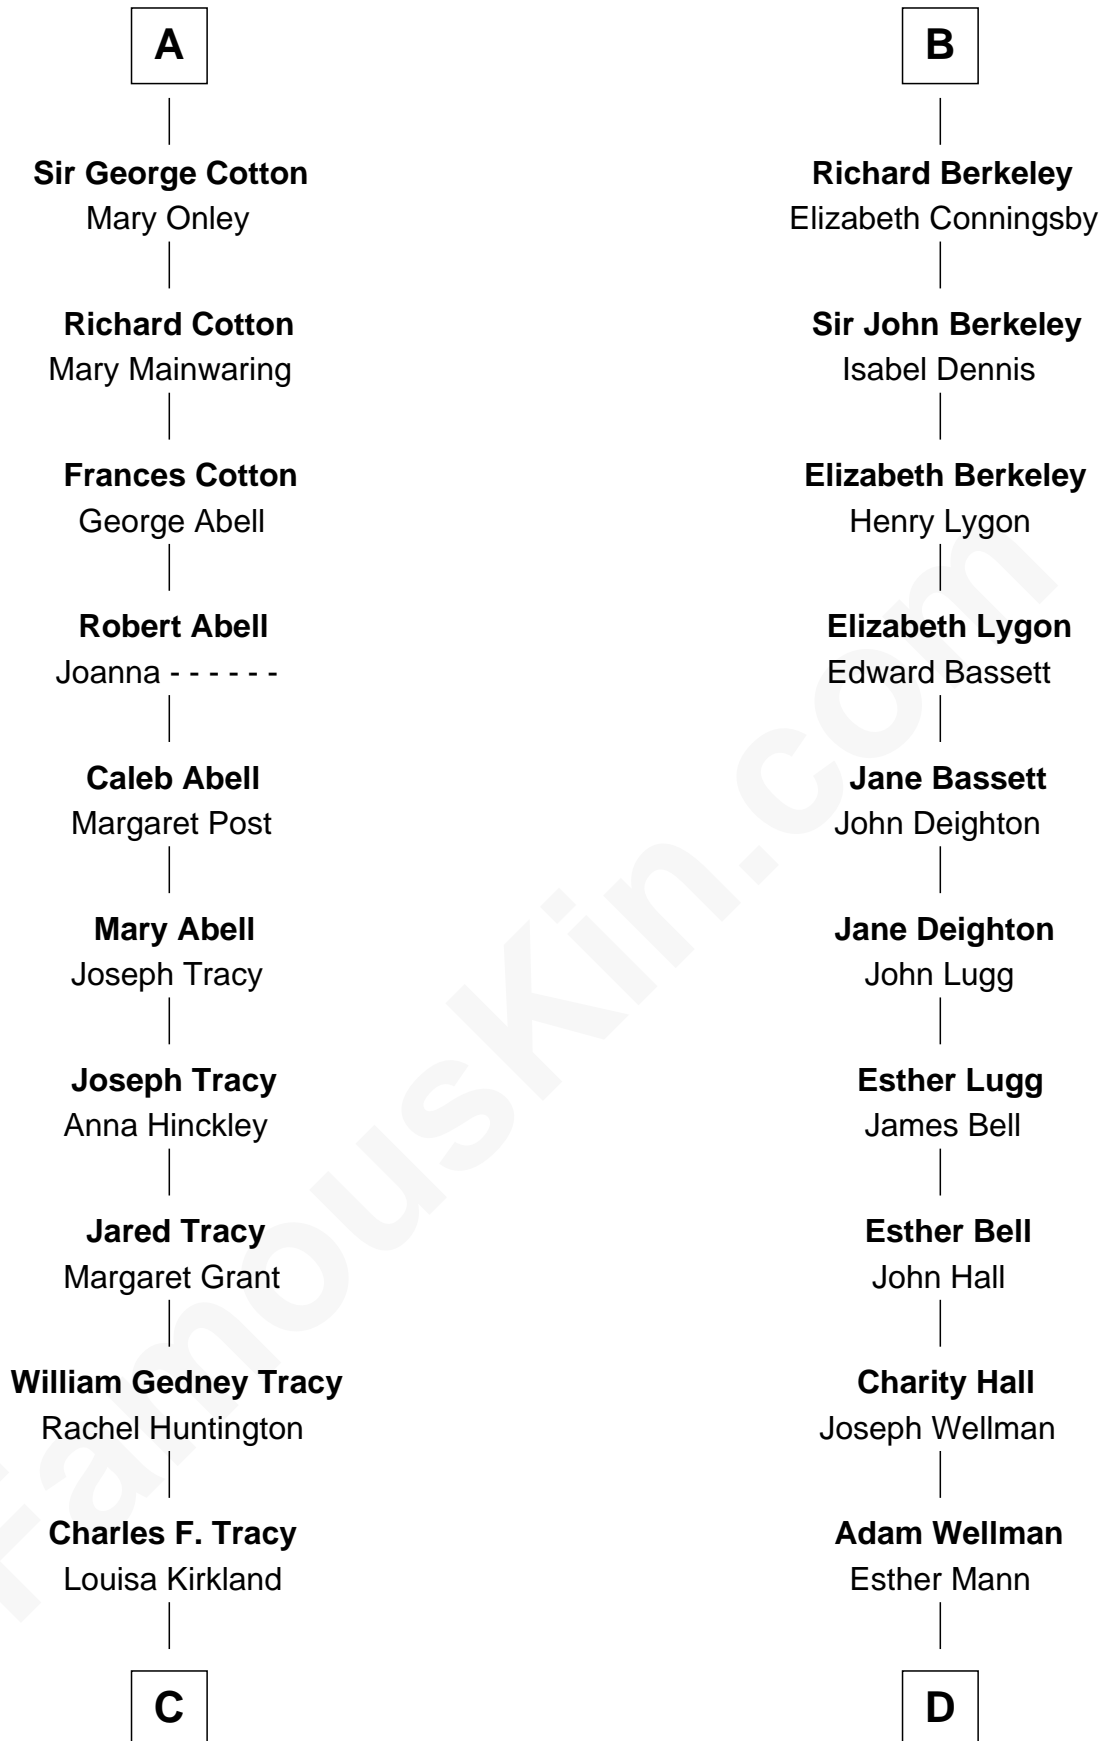

# FamousKin.com Relationship Chart of

**John Adams Morgan**  
1952 Olympic Sailing Gold Medalist

20th cousin of

**Jack London**  
Author of "The Call of the Wild"

**C**

**Frances Louisa Tracy**

John Pierpont Morgan

**John Pierpont Morgan**

Jane Norton Grew

**Henry Sturgis Morgan**

Catherine Frances Lovering Adams

**John Adams Morgan**

*Olympic Gold Medalist*

**D**

**Joel Wellman**

Betsey Baker

**Marshall Daniel Wellman**

Eleanor Garrett Jones

**Flora Wellman**

William Henry Chaney

**Jack London**

*Author of "The Call of the Wild"*

FamousKin.com