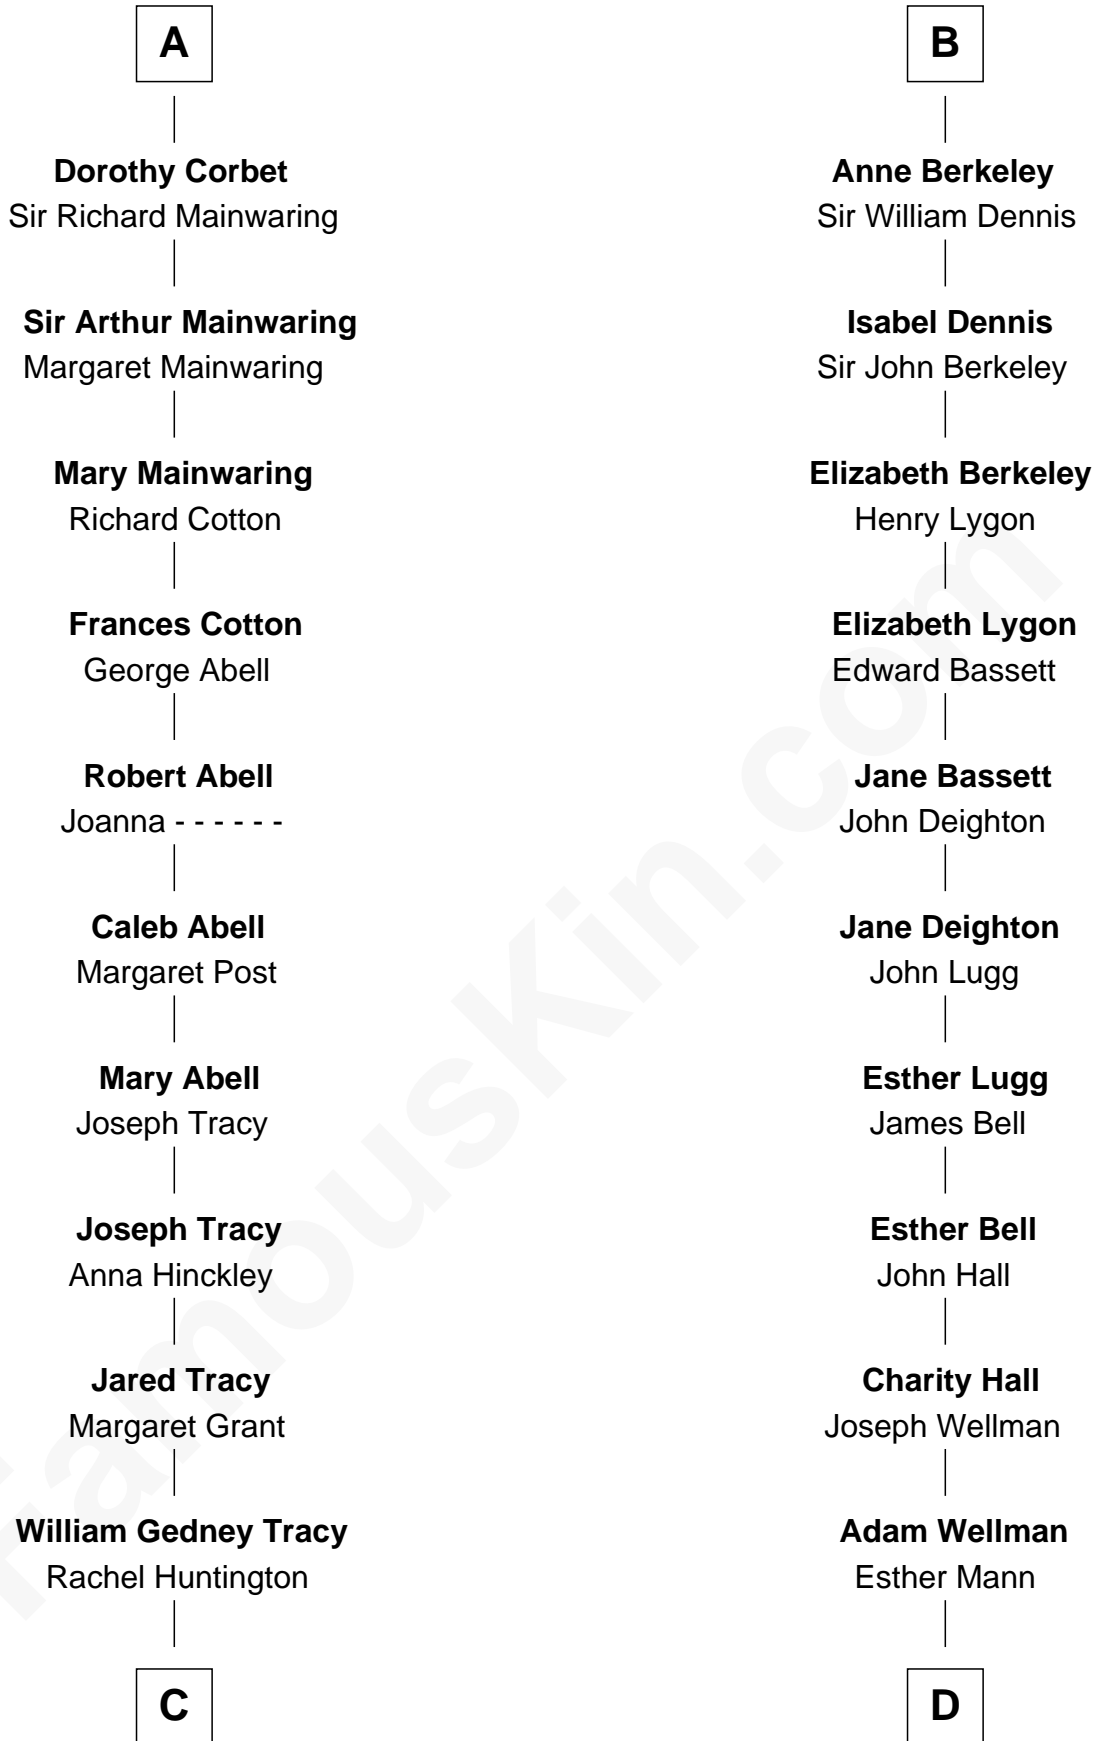

# FamousKin.com Relationship Chart of

**John Adams Morgan**  
1952 Olympic Sailing Gold Medalist

20th cousin 1 time removed of

**Jack London**  
Author of "The Call of the Wild"

**C**

**Charles F. Tracy**  
Louisa Kirkland

**Frances Louisa Tracy**  
John Pierpont Morgan

**John Pierpont Morgan**  
Jane Norton Grew

**Henry Sturgis Morgan**  
Catherine Frances Lovering Adams

**John Adams Morgan**  
*Olympic Gold Medalist*

**D**

**Joel Wellman**  
Betsey Baker

**Marshall Daniel Wellman**  
Eleanor Garrett Jones

**Flora Wellman**  
William Henry Chaney

**Jack London**  
*Author of "The Call of the Wild"*

FamousKin.com