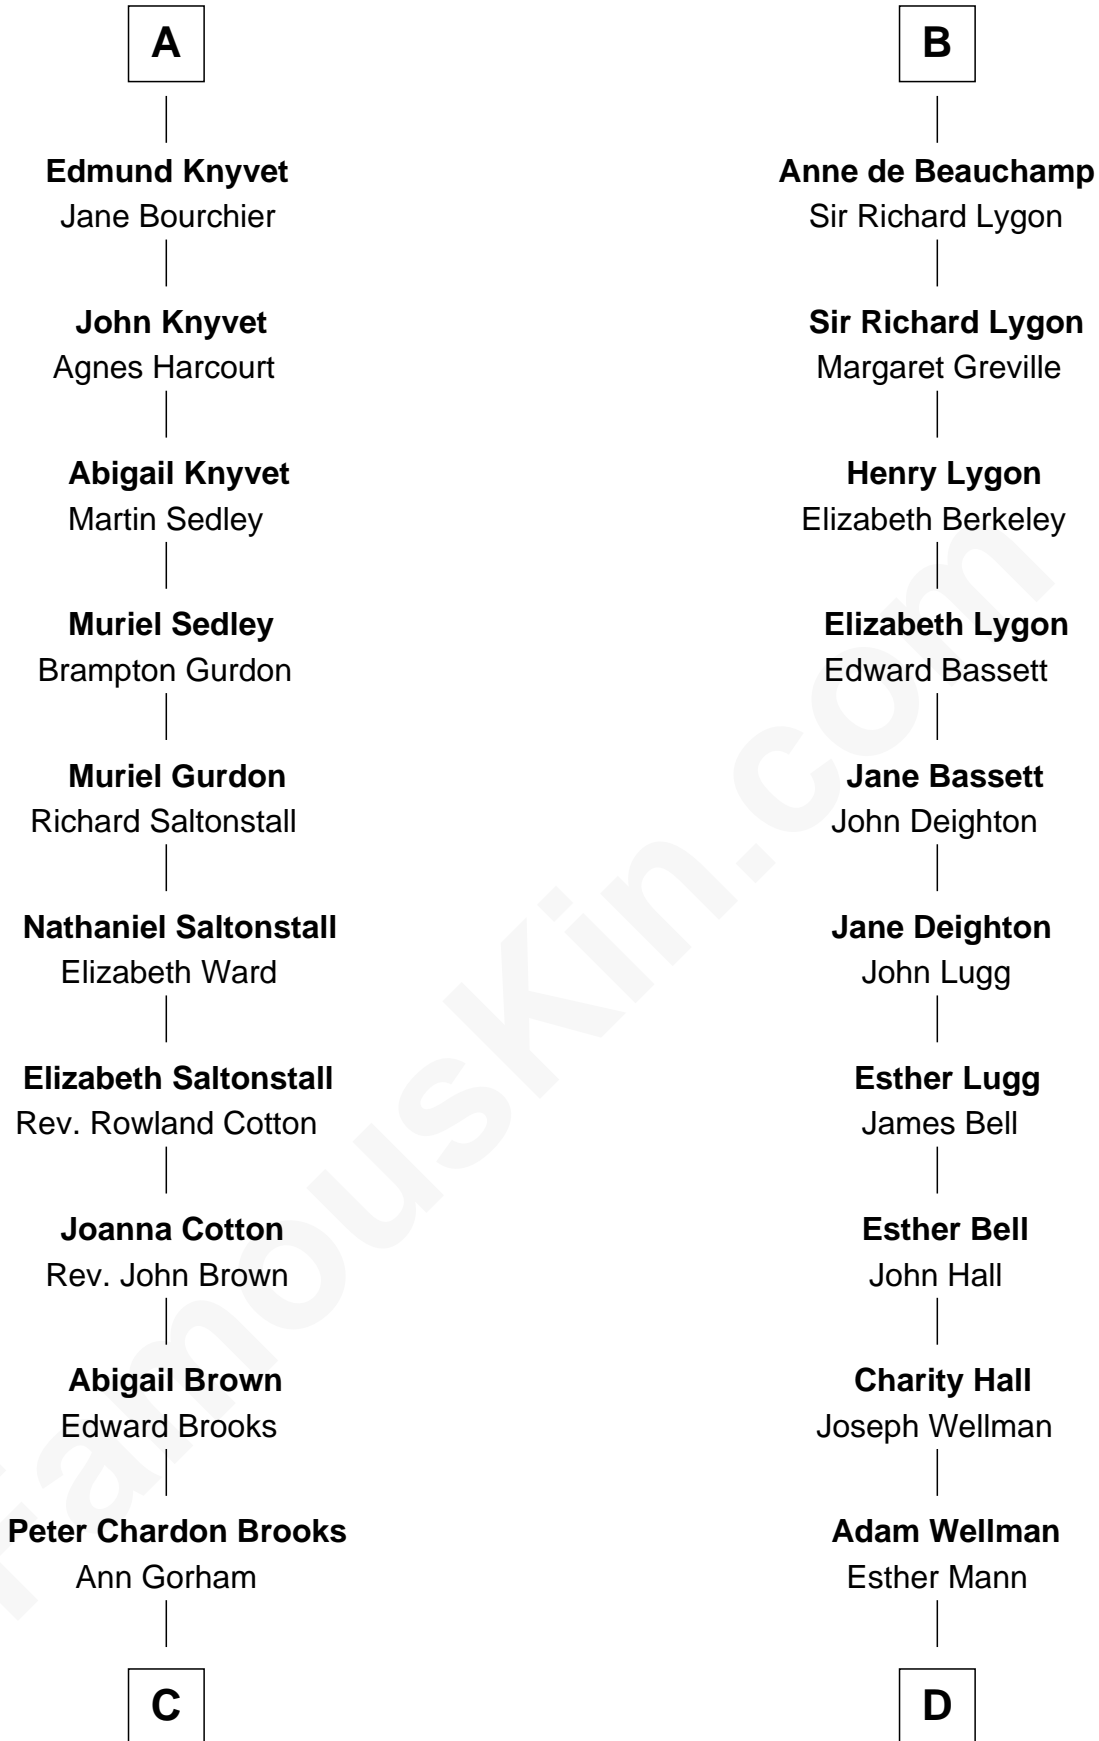

# FamousKin.com Relationship Chart of

**John Adams Morgan**  
1952 Olympic Sailing Gold Medalist

20th cousin 1 time removed of

**Jack London**  
Author of "The Call of the Wild"

**C**

**Abigail Brown Brooks**

Charles Francis Adams

**John Quincy Adams**

Frances Cadwallader Crowninshield

**Charles Francis Adams**

Frances Lovering

**Catherine Frances Lovering Adams**

Henry Sturgis Morgan

**John Adams Morgan**