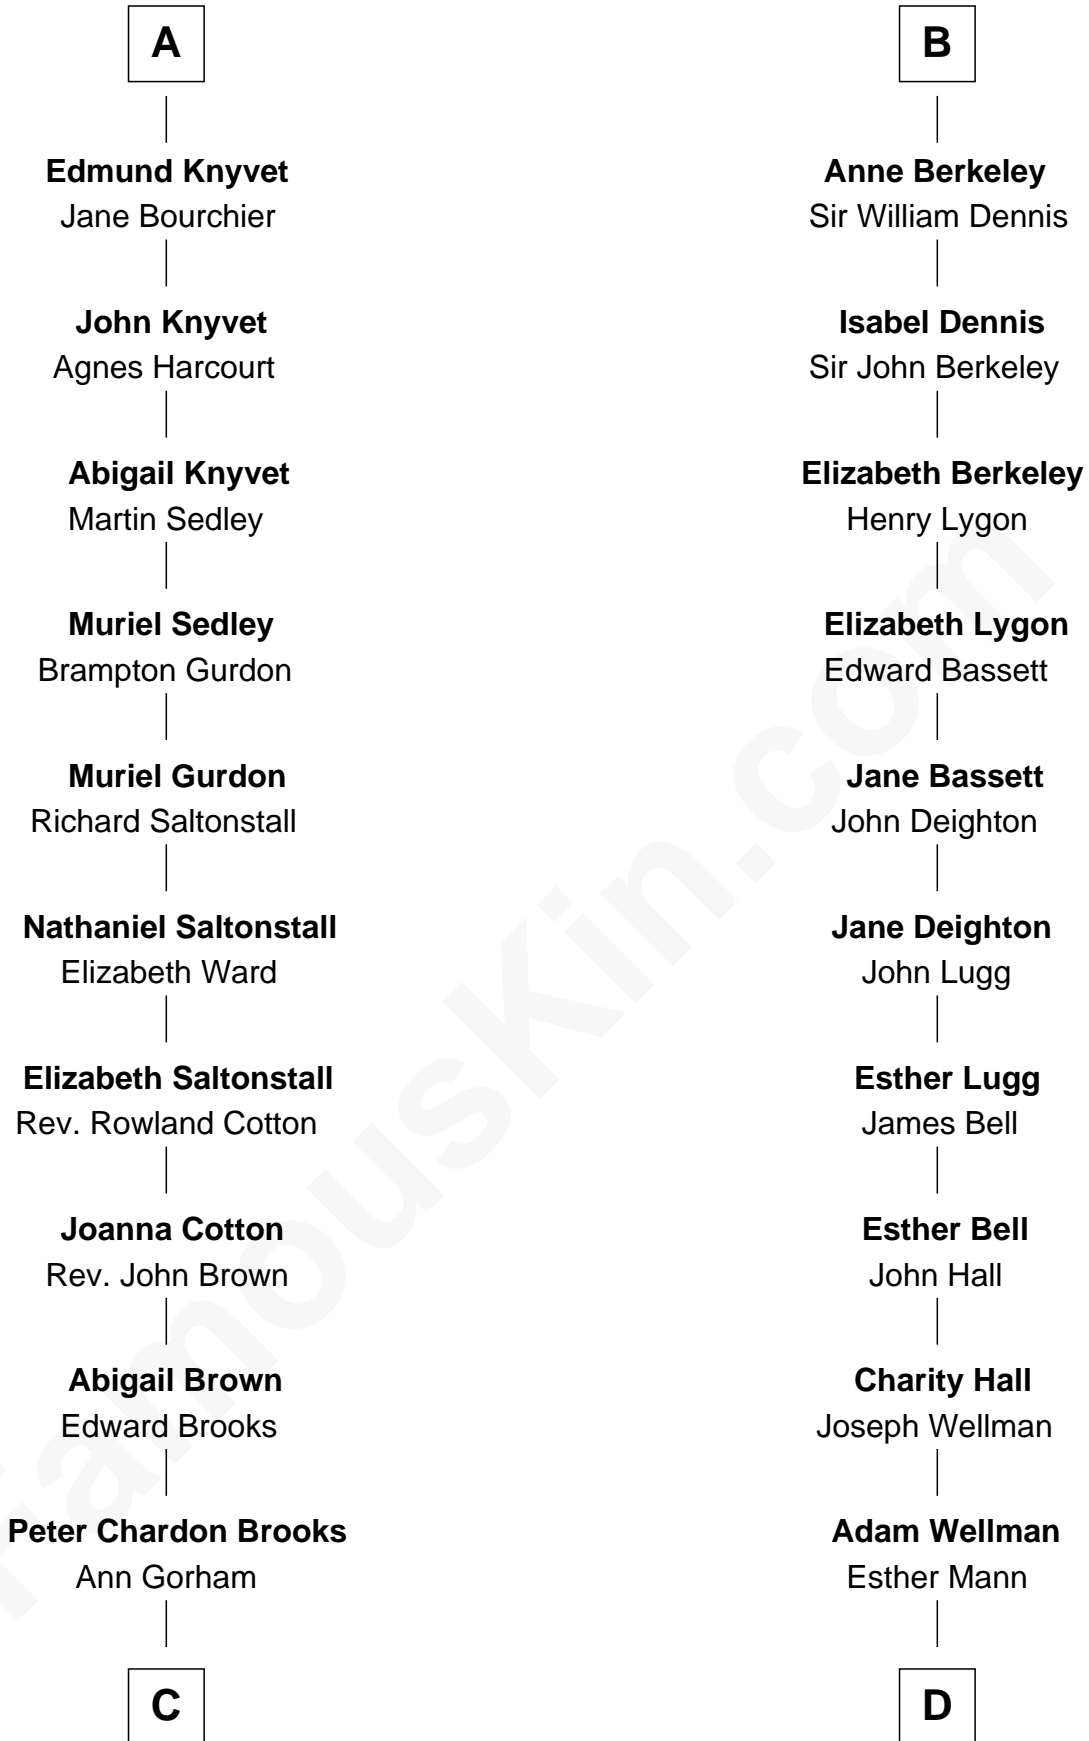

# FamousKin.com Relationship Chart of

**John Adams Morgan**

1952 Olympic Sailing Gold Medalist

20th cousin 1 time removed of

**Jack London**

Author of "The Call of the Wild"

**Philip III, King of France**  
Maria of Brabant

**Margaret of France**  
Edward I, King of England

**Edmund of Woodstock**  
Margaret Wake

**Joan Plantagenet**  
Thomas Holand

**John de Holand**  
Elizabeth of Lancaster

**Constance de Holand**  
Sir John Grey

**Alice Grey**  
Sir William Knyvet

**Sir Edmund Knyvet**  
Eleanor Tyrrel

**A**

**Margaret of France**  
Edward I, King of England

**Thomas of Brotherton**  
Alice de Hales

**Margaret Plantagenet**  
John de Segrave

**Elizabeth de Segrave**  
John de Mowbray

**Sir Thomas Mowbray**  
Elizabeth Fitzalan

**Isabel Mowbray**  
Sir James Berkeley

**Maurice Berkeley**  
Isabel Mead

**B**

**C**

**Abigail Brown Brooks**

Charles Francis Adams