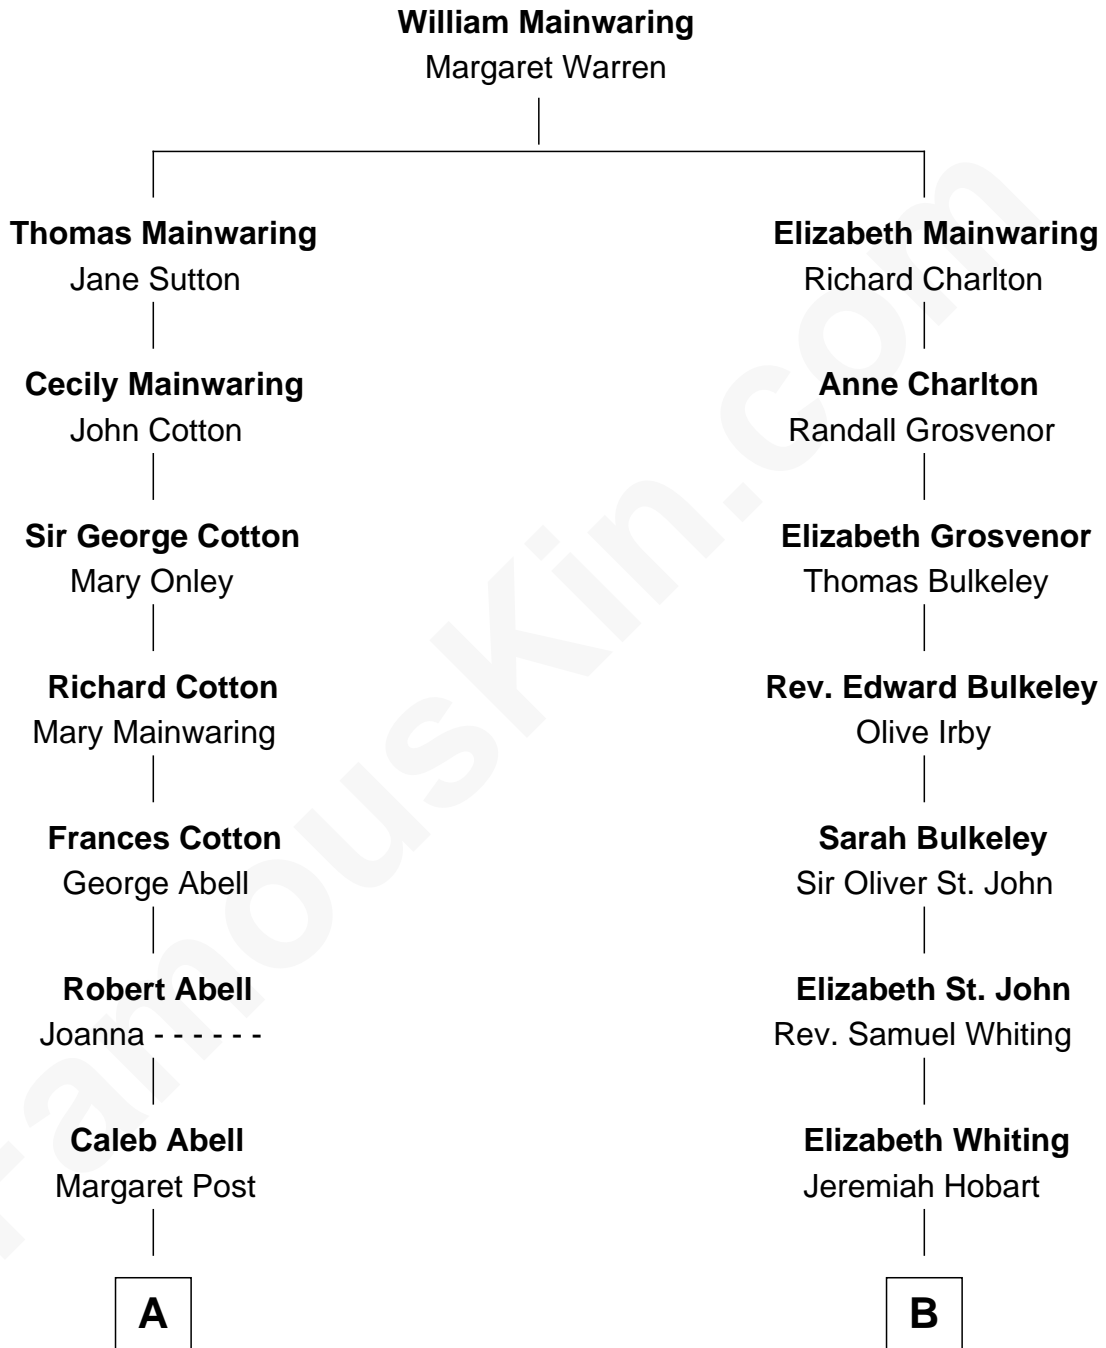

# FamousKin.com Relationship Chart of

**John Adams Morgan**  
1952 Olympic Sailing Gold Medalist

15th cousin of

**John Kerry**  
68th U.S. Secretary of State

**A**

**Mary Abell**  
Joseph Tracy

**Joseph Tracy**  
Anna Hinckley

**Jared Tracy**  
Margaret Grant

**William Gedney Tracy**  
Rachel Huntington

**Charles F. Tracy**  
Louisa Kirkland

**Frances Louisa Tracy**  
John Pierpont Morgan

**John Pierpont Morgan**  
Jane Norton Grew

**Henry Sturgis Morgan**  
Catherine Frances Lovering Adams

**John Adams Morgan**  
*Olympic Gold Medalist*

**B**

**Dorothy Hobart**  
Daniel Mason

**Jeremiah Mason**  
Mary Clark

**Jeremiah Mason**  
Elizabeth Fitch

**Jeremiah Mason**  
Mary Means

**Robert Means Mason**  
Sarah Ellen Francis

**Elizabeth Mason**  
Robert Charles Winthrop

**Margaret Tyndal Winthrop**  
James Grant Forbes

**Rosemary Isabel Forbes**  
Richard John Kerry