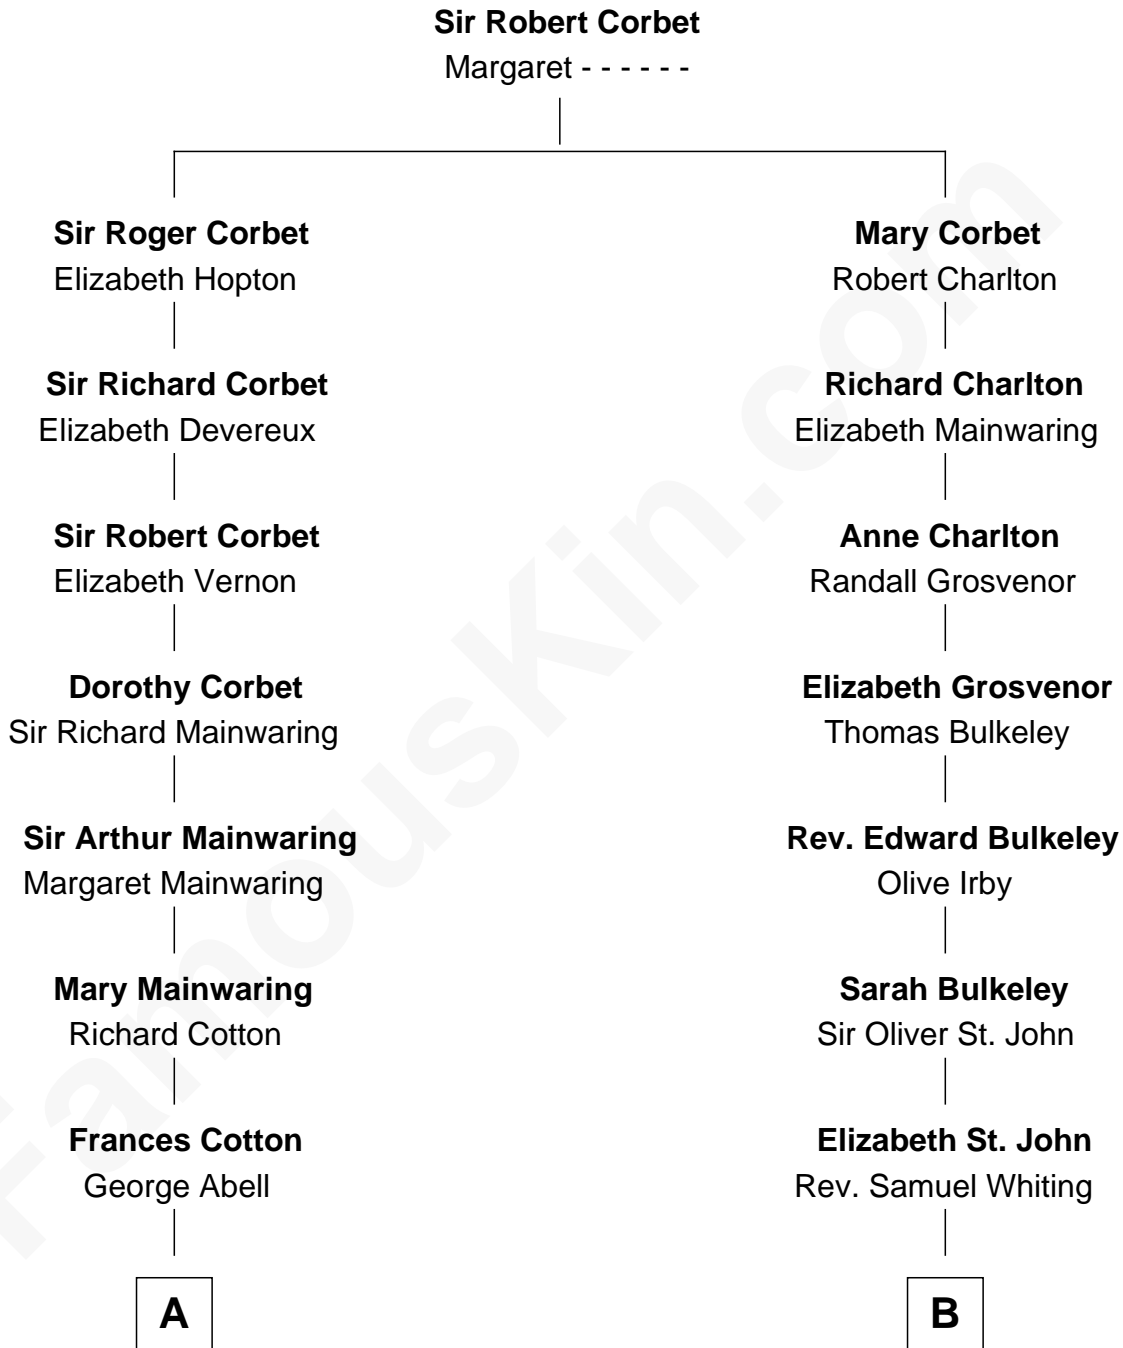

FamousKin.com Relationship Chart of

John Adams Morgan
1952 Olympic Sailing Gold Medalist

16th cousin 1 time removed of

John Kerry
68th U.S. Secretary of State

A

Robert Abell
Joanna - - - - -

Caleb Abell
Margaret Post

Mary Abell
Joseph Tracy

Joseph Tracy
Anna Hinckley

Jared Tracy
Margaret Grant

William Gedney Tracy
Rachel Huntington

Charles F. Tracy
Louisa Kirkland

Frances Louisa Tracy
John Pierpont Morgan

John Pierpont Morgan
Jane Norton Grew