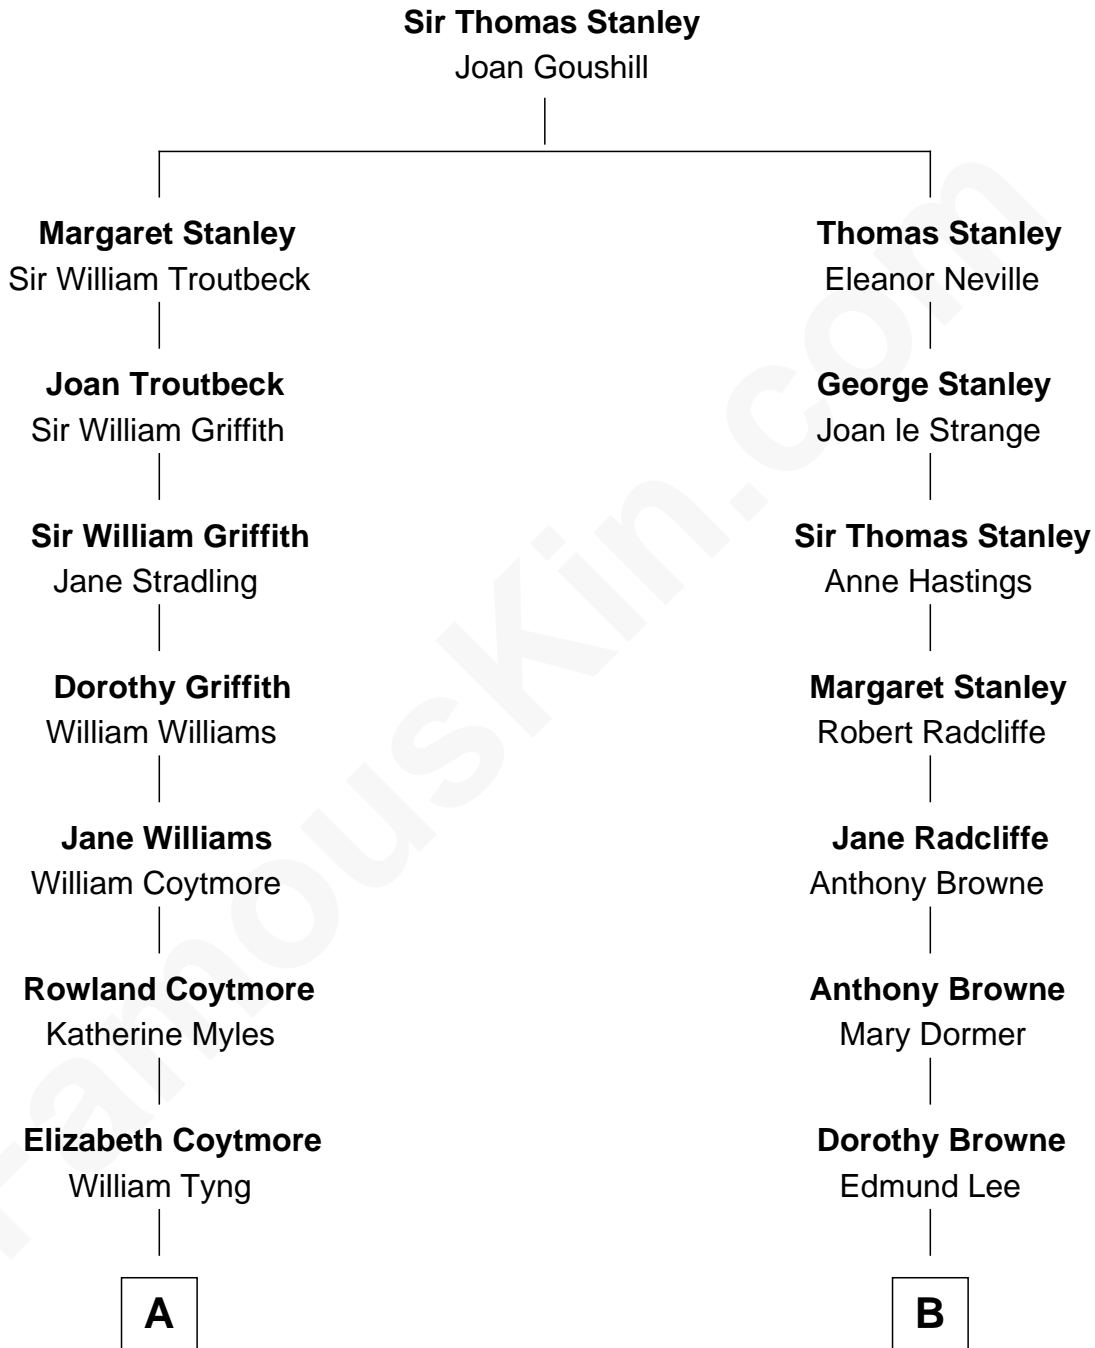

FamousKin.com

Relationship Chart of

John Adams Morgan
1952 Olympic Sailing Gold Medalist

17th cousin of

John Kerry
68th U.S. Secretary of State

A

Anna Tyng
Rev. Thomas Shepard

Anna Shepard
Daniel Quincy

Col John Quincy
Elizabeth Norton

Elizabeth Quincy
Rev. William Smith

Abigail Quincy Smith
John Adams

John Quincy Adams
Louisa Catherine Johnson

Charles Francis Adams
Abigail Brown Brooks

John Quincy Adams
Frances Cadwallader Crowninshield