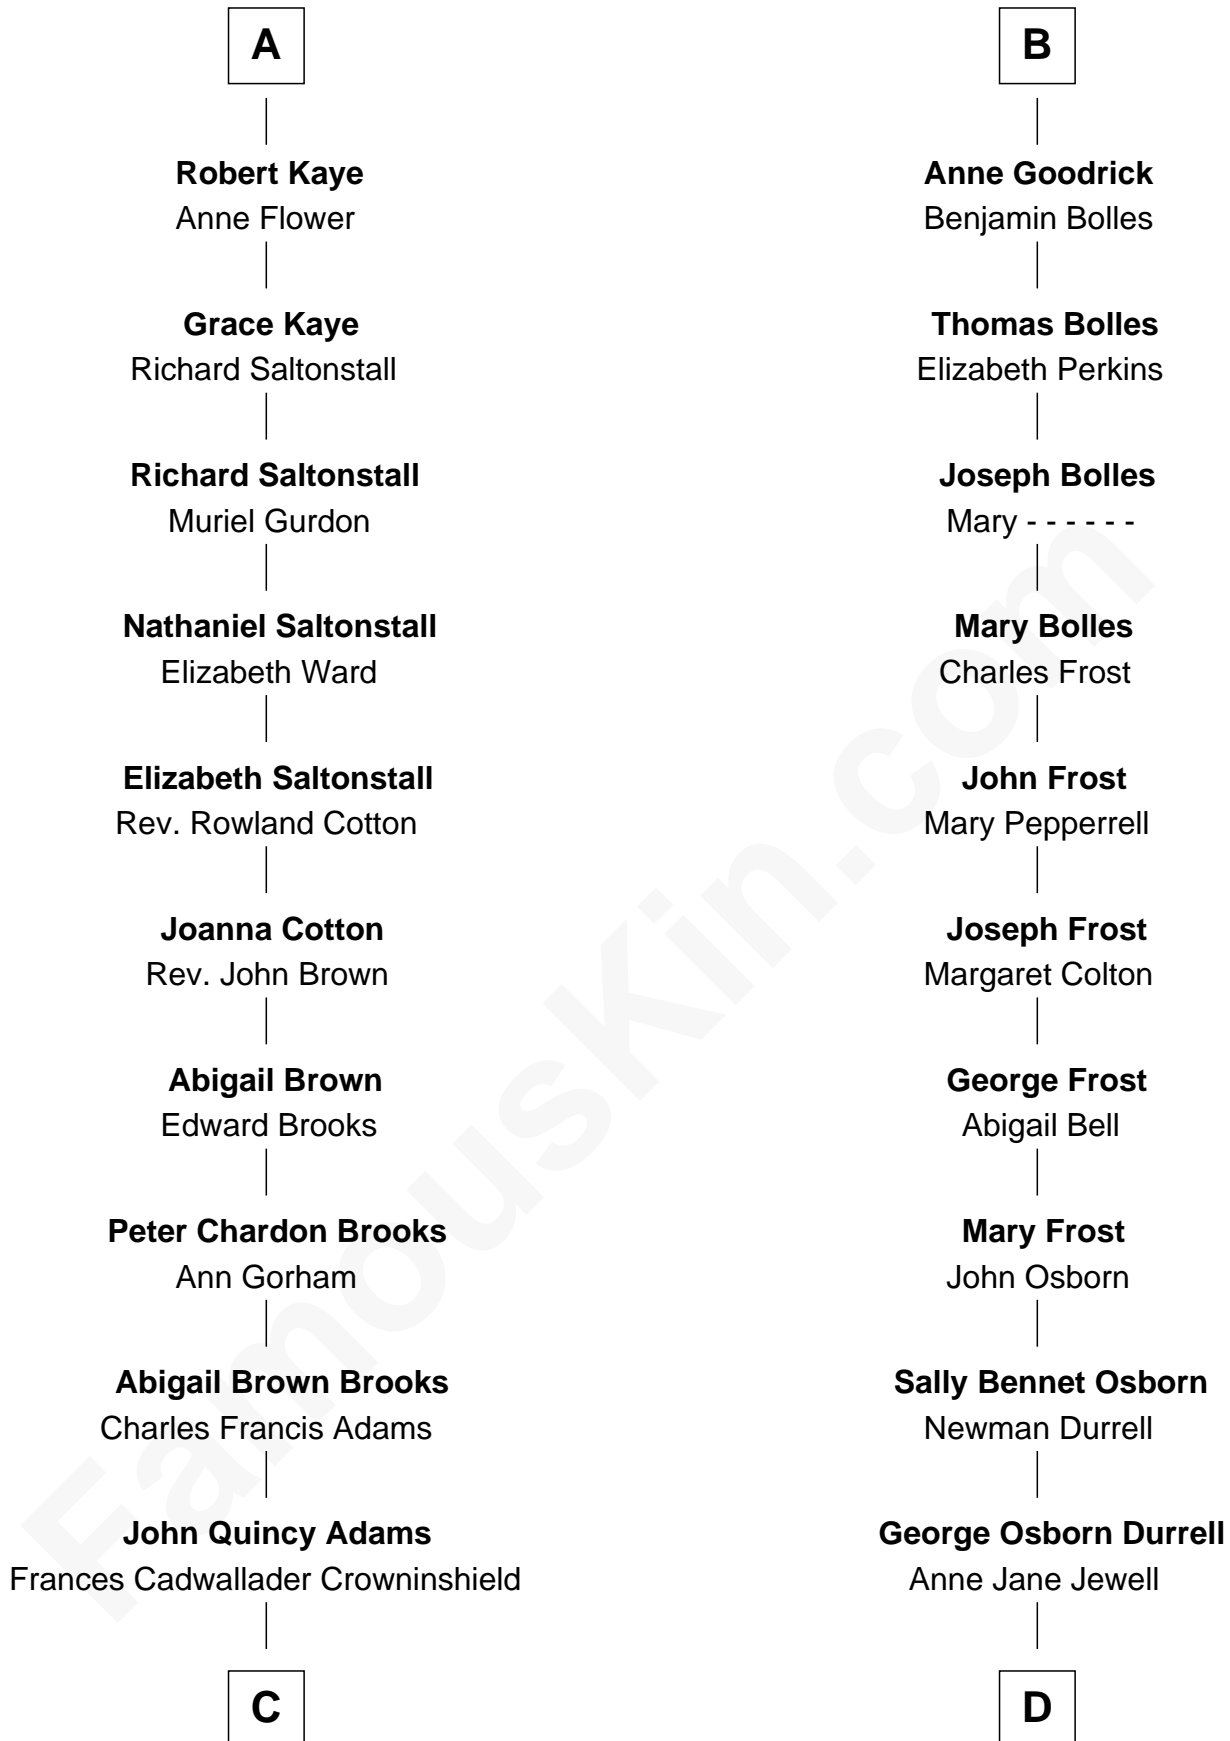

**FamousKin.com**  
**Relationship Chart of**  
**John Adams Morgan**  
*1952 Olympic Sailing Gold Medalist*

**19th cousin of**  
**Lucille Ball**  
*TV Actress - "I Love Lucy"*

**C**

**Charles Francis Adams**