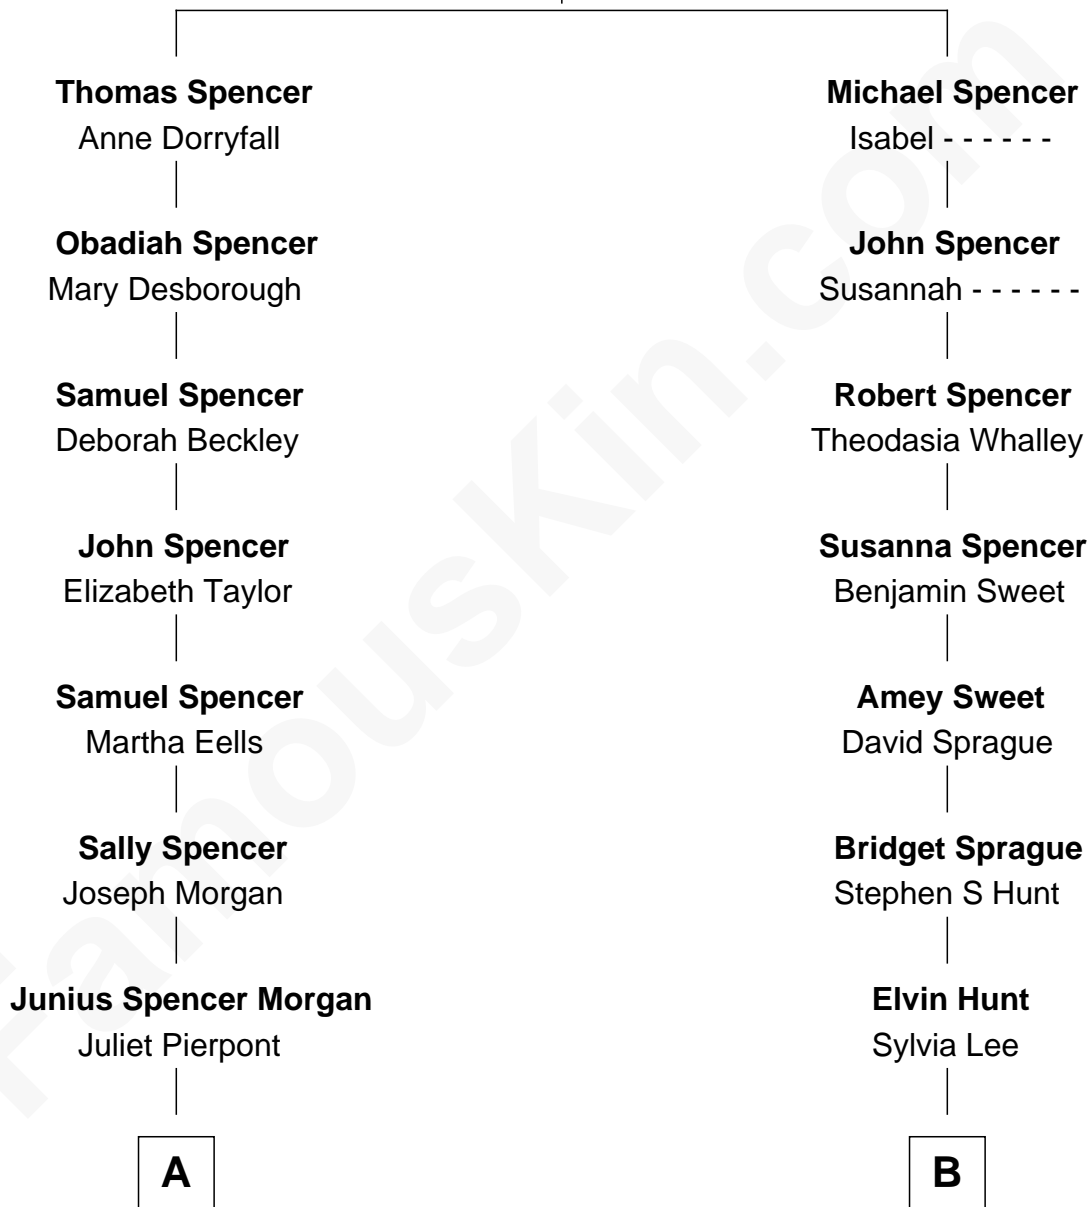

# FamousKin.com Relationship Chart of

**John Adams Morgan**  
1952 Olympic Sailing Gold Medalist

10th cousin of

**Lucille Ball**  
TV Actress - "I Love Lucy"

**Gerard Spencer**  
Alice Whitbread

**A**

**John Pierpont Morgan**

Frances Louisa Tracy

**John Pierpont Morgan**

Jane Norton Grew

**Henry Sturgis Morgan**

Catherine Frances Lovering Adams

**John Adams Morgan**

*Olympic Gold Medalist*

**B**

**Reuben Hunt**

Eveline Frances Bailey

**Frederick Charles Hunt**

Flora Belle Orcutt

**Desiree Evelyn Hunt**

Henry Durrell Ball

**Lucille Ball**

*TV Actress - "I Love Lucy"*