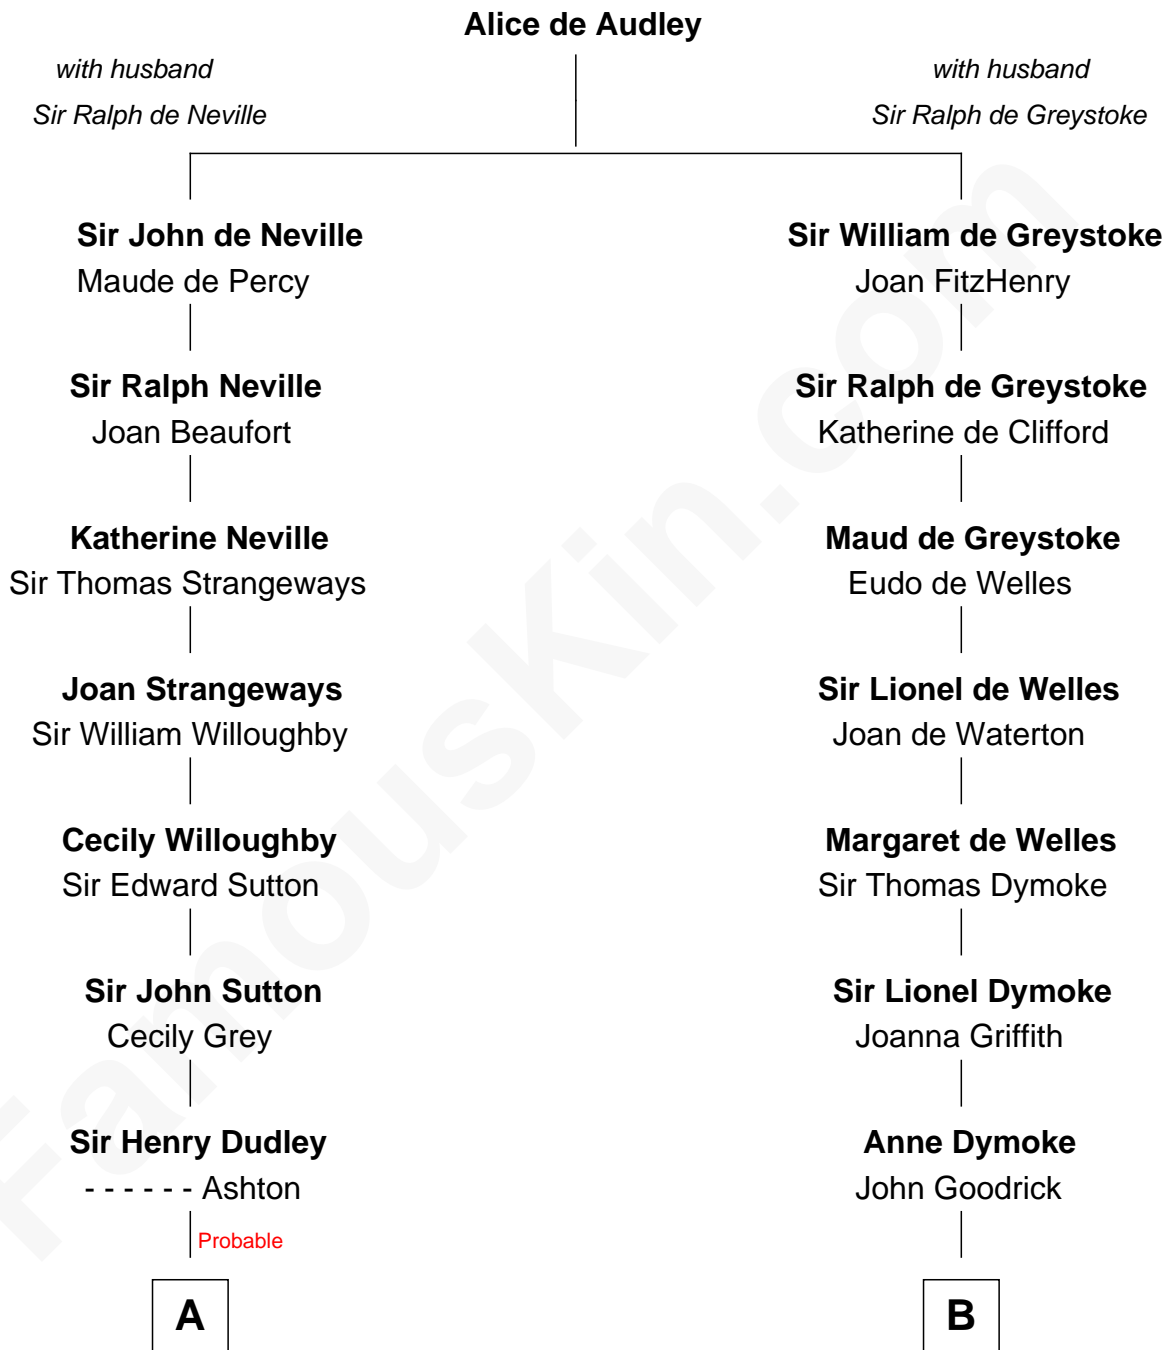

FamousKin.com

Relationship Chart of

John Adams Morgan

1952 Olympic Sailing Gold Medalist

18th cousin 2 times removed of

Lucille Ball

TV Actress - "I Love Lucy"

C