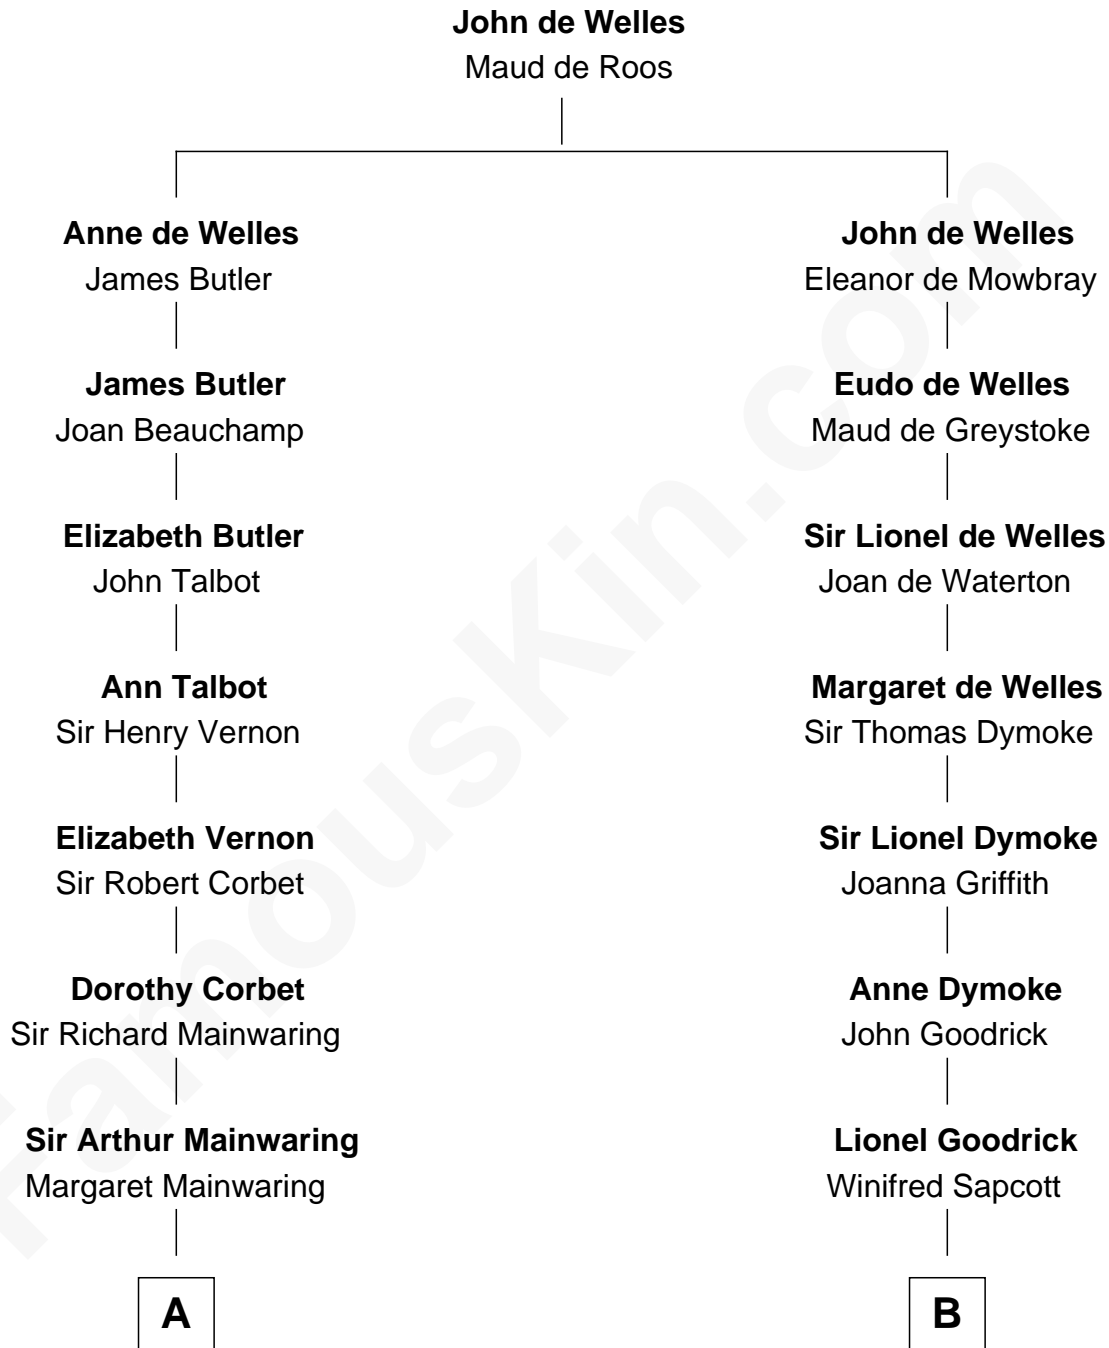

FamousKin.com

Relationship Chart of

John Adams Morgan

1952 Olympic Sailing Gold Medalist

19th cousin of

Lucille Ball

TV Actress - "I Love Lucy"

C

John Pierpont Morgan

Jane Norton Grew

Henry Sturgis Morgan

Catherine Frances Lovering Adams

John Adams Morgan

Olympic Gold Medalist

D

Nellie Rebecca Durrell