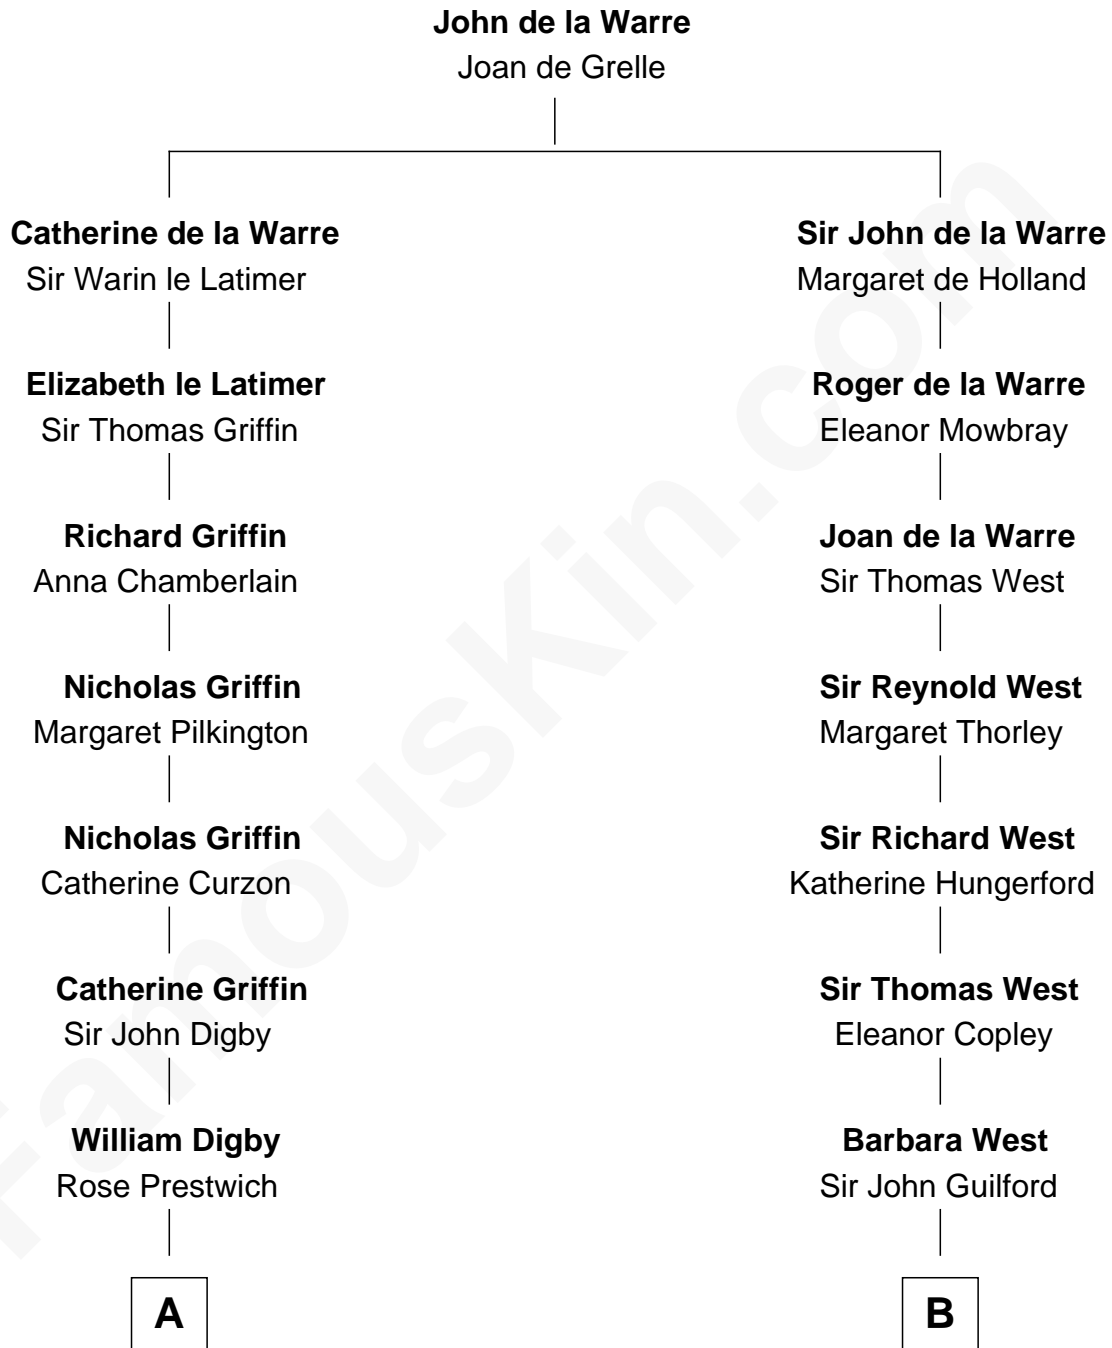

FamousKin.com Relationship Chart of

John Adams Morgan
1952 Olympic Sailing Gold Medalist

20th cousin 1 time removed of

Jeb Bush

43rd Governor of Florida

C

John Pierpont Morgan

Frances Louisa Tracy

John Pierpont Morgan

Jane Norton Grew

Henry Sturgis Morgan

Catherine Frances Lovering Adams

John Adams Morgan

Olympic Gold Medalist

D

Harriet Eleanor Fay