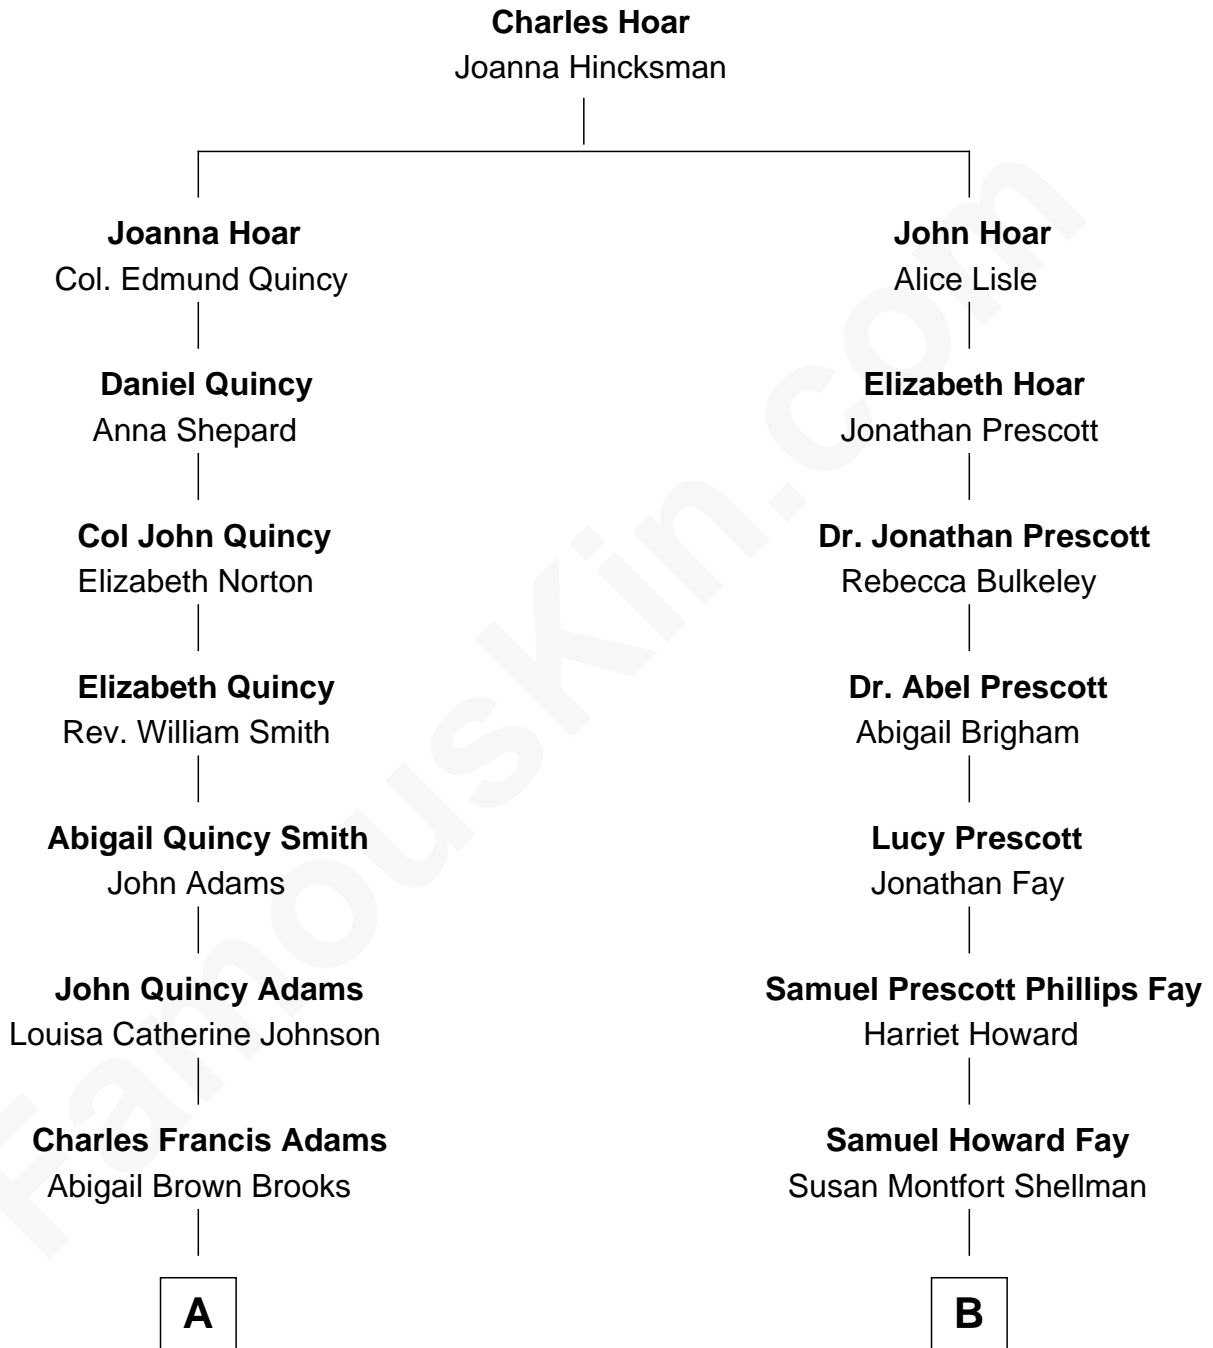

FamousKin.com Relationship Chart of

John Adams Morgan
1952 Olympic Sailing Gold Medalist

10th cousin 1 time removed of

Jeb Bush

43rd Governor of Florida

A

John Quincy Adams
Frances Cadwallader Crowninshield

Charles Francis Adams
Frances Lovering

Catherine Frances Lovering Adams
Henry Sturgis Morgan

John Adams Morgan
Olympic Gold Medalist

B

Harriet Eleanor Fay
Rev. James Smith Bush

Samuel Prescott Bush
Flora Sheldon

Prescott Sheldon Bush
Dorothy Wear Walker

George Herbert Walker Bush
Barbara Pierce

Jeb Bush
43rd Governor of Florida