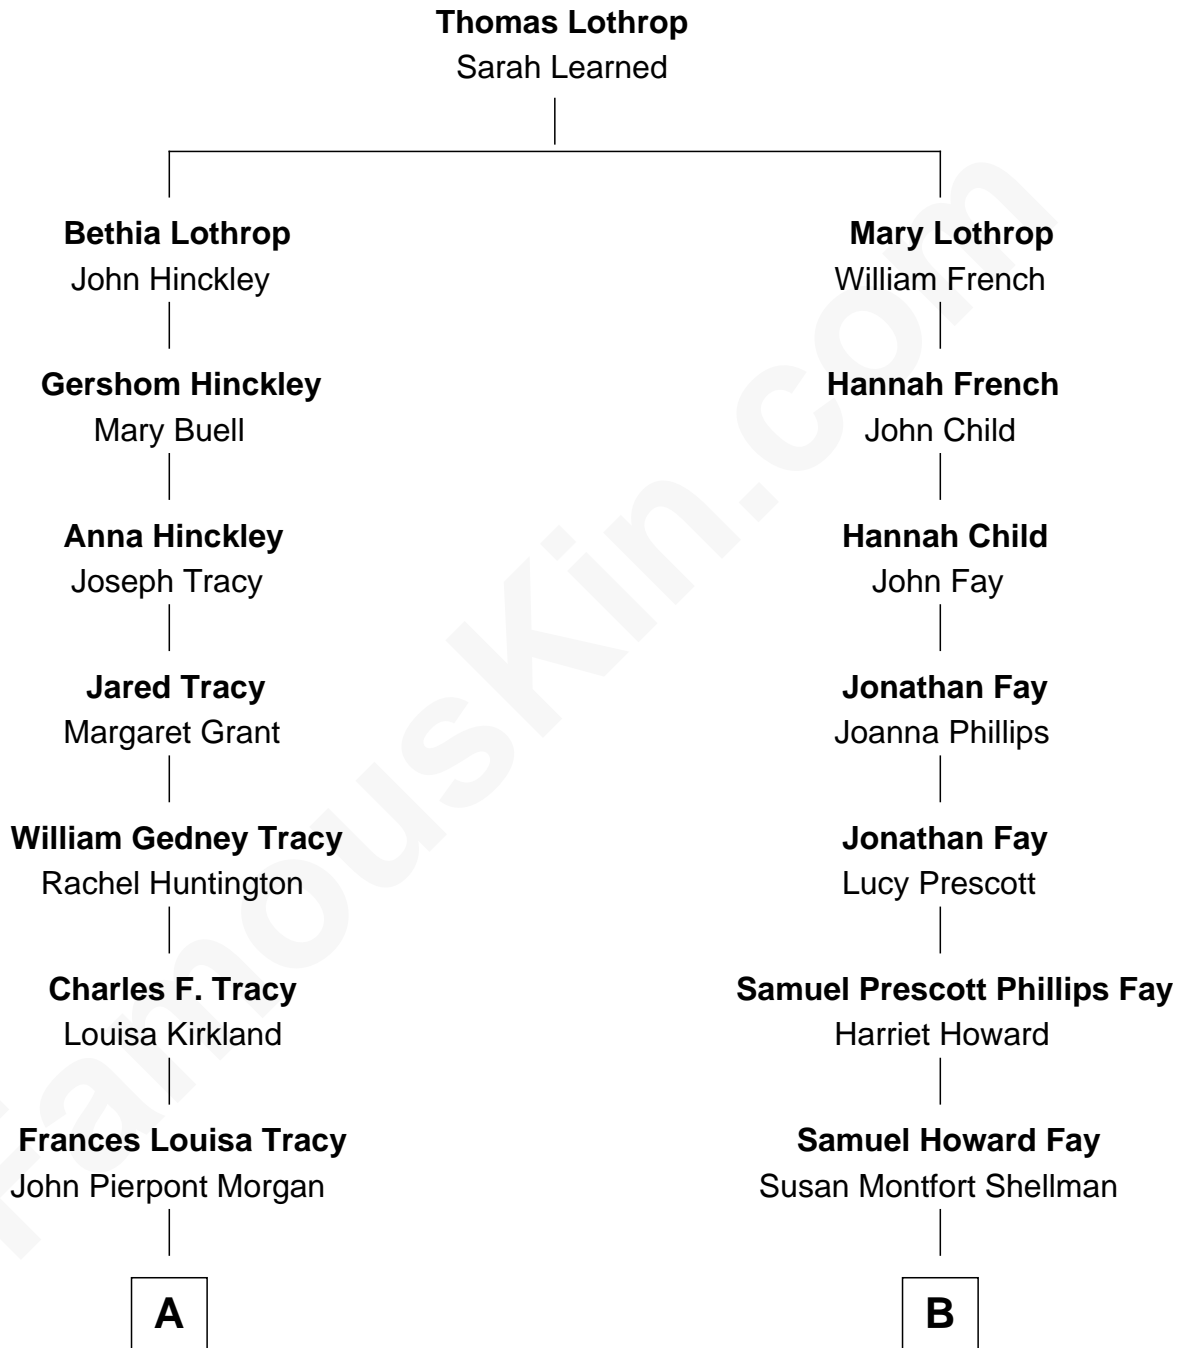

FamousKin.com Relationship Chart of

John Adams Morgan
1952 Olympic Sailing Gold Medalist

9th cousin 2 times removed of

Jeb Bush

43rd Governor of Florida

A

John Pierpont Morgan

Jane Norton Grew