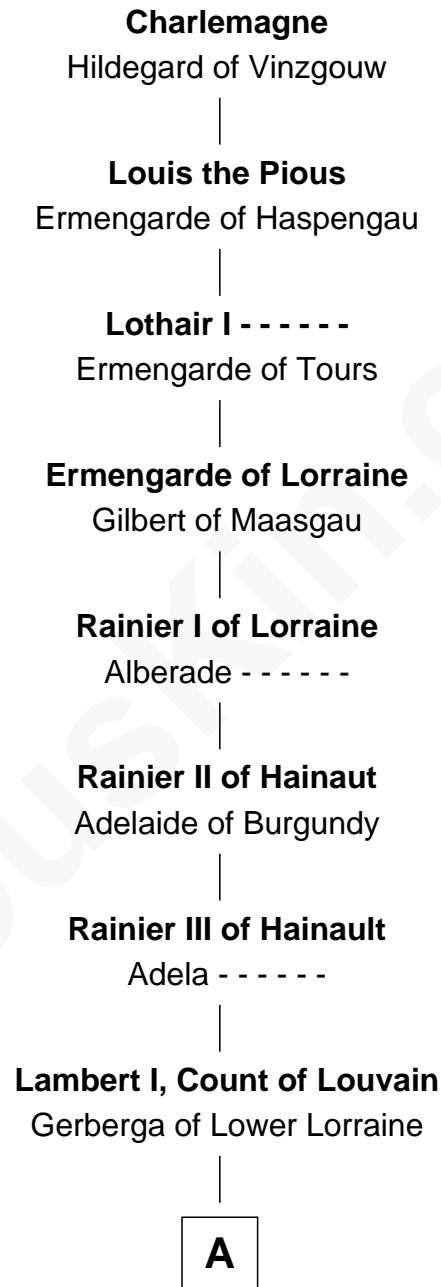

FamousKin.com Relationship Chart of

John Adams Morgan
1952 Olympic Sailing Gold Medalist

35th Great-grandson of

Charlemagne
King of the Franks

A

Lambert II, Count of Louvain

Oda of Lorraine

Henry II, Count of Louvain

Adela of Orthen

Gottfried I, Count of Louvain

Ide de Chiny

Godfrey II, Count of Louvain

Luitgarde of Sulzbach

Godfrey III, Count of Louvain

Marguerite of Limbourg

Henry I, Duke of Brabant