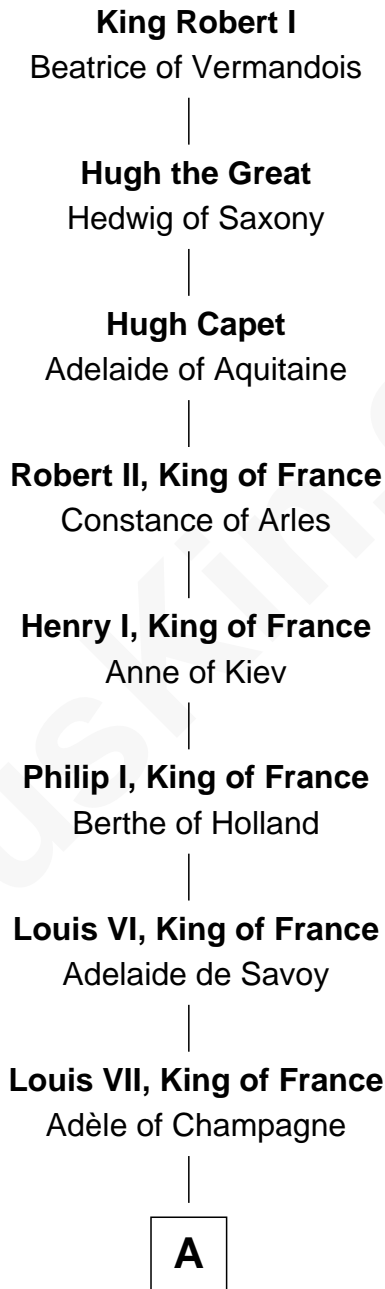

# FamousKin.com Relationship Chart of

**John Adams Morgan**  
*1952 Olympic Sailing Gold Medalist*

**30th Great-grandson of**

**King Robert I**  
*King of France*

**A**

**Philip II Auguste, King of France**

Isabella of Hainault

**Louis VIII, King of France**

Blanche of Castile

**Robert I, Count of Artois**

Matilda of Brabant

**Blanche of Artois**

Edmund Plantagenet

**Henry Plantagenet**