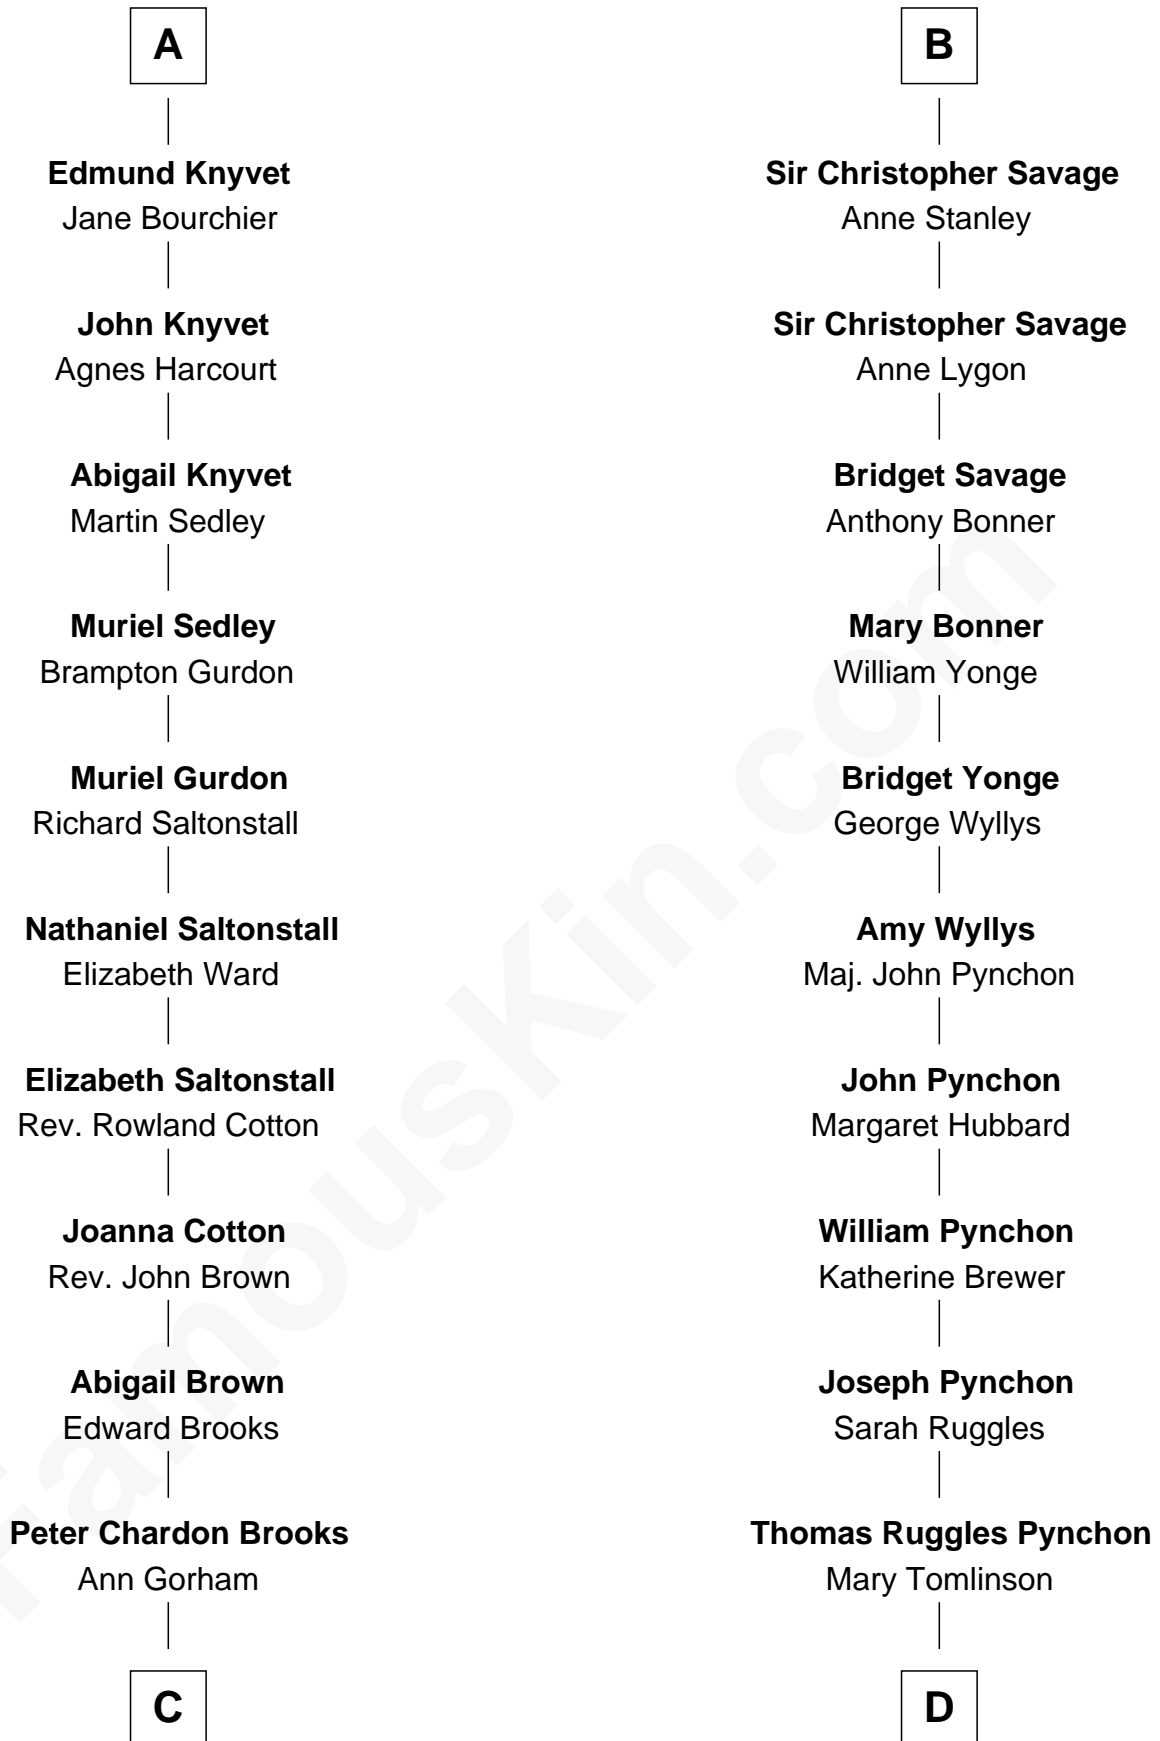

FamousKin.com Relationship Chart of

John Adams Morgan
1952 Olympic Sailing Gold Medalist

21st cousin of

Thomas Pynchon
American Novelist

C

Abigail Brown Brooks

Charles Francis Adams

John Quincy Adams