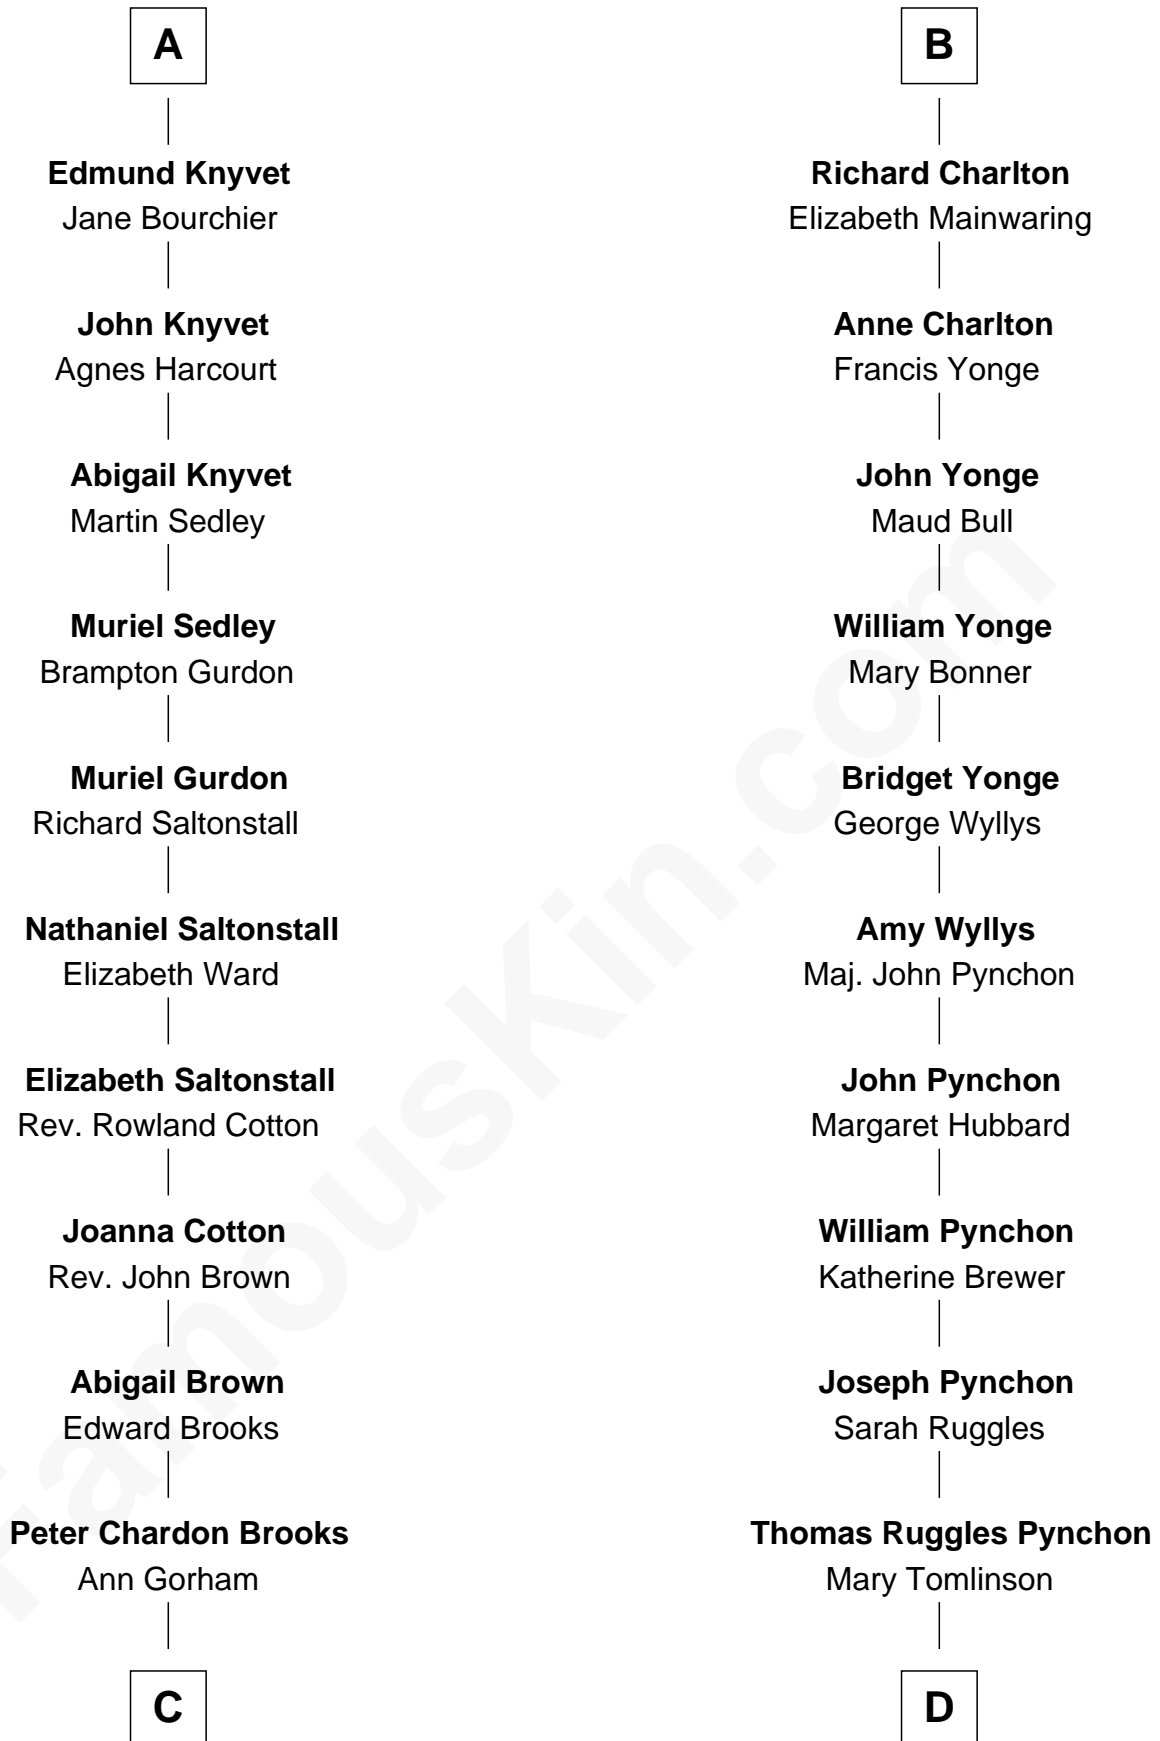

FamousKin.com

Relationship Chart of

John Adams Morgan

1952 Olympic Sailing Gold Medalist

21st cousin of

Thomas Pynchon
American Novelist

Sir Roger la Zouche
Ela Longespee

Sir Alan la Zouche
Eleanor de Segrave

Elena Zouche
Alan de Charlton

Alan de Charlton
Margery FitzAer

Thomas de Charlton

Anna de Charlton
William de Knightley

Thomas de Knightley de Charlton
Elizabeth Francis

Robert Charlton
Mary Corbet

B

C