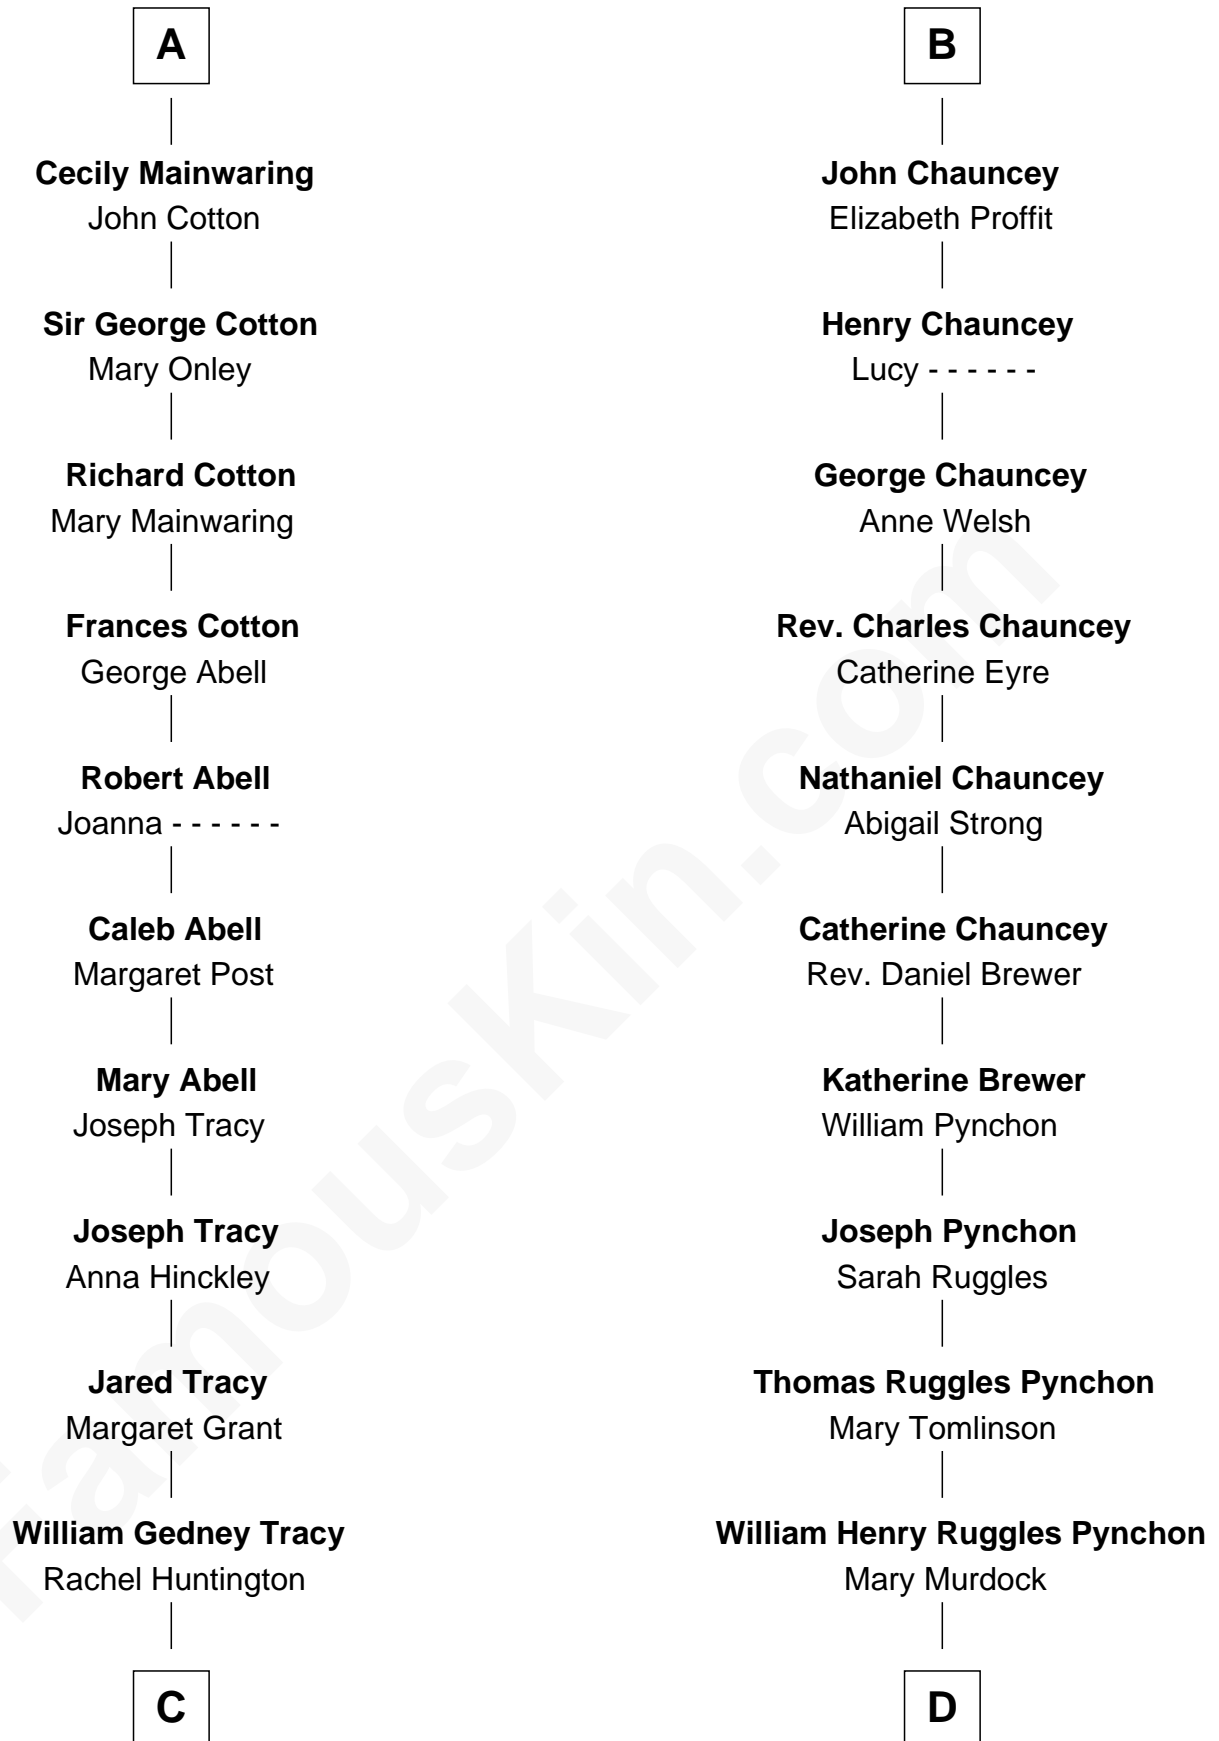

FamousKin.com Relationship Chart of

John Adams Morgan
1952 Olympic Sailing Gold Medalist

20th cousin 1 time removed of

Thomas Pynchon
American Novelist

Sir William de Ferrers
Agnes of Chester

C

Charles F. Tracy
Louisa Kirkland

Frances Louisa Tracy
John Pierpont Morgan

John Pierpont Morgan
Jane Norton Grew

Henry Sturgis Morgan
Catherine Frances Lovering Adams

John Adams Morgan
Olympic Gold Medalist

D

William Lyon Pynchon
Annie Payne Cogswell