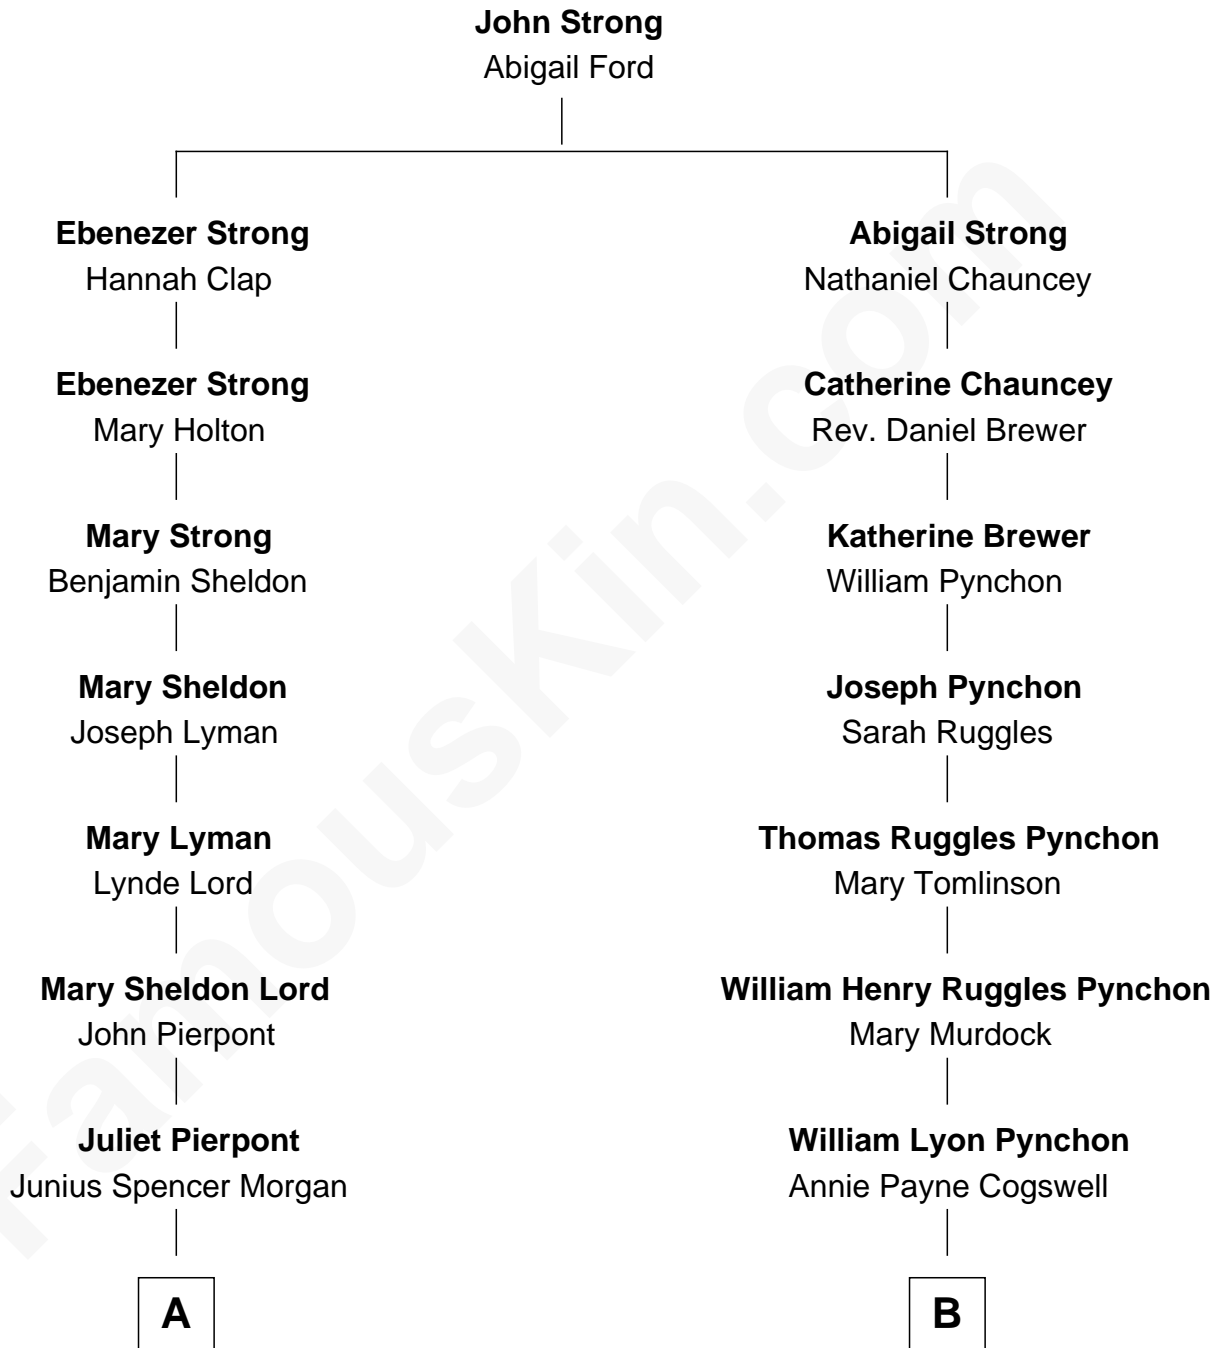

# FamousKin.com Relationship Chart of

**John Adams Morgan**  
1952 Olympic Sailing Gold Medalist

9th cousin 1 time removed of

**Thomas Pynchon**  
American Novelist

**A**

**John Pierpont Morgan**  
Frances Louisa Tracy

**John Pierpont Morgan**  
Jane Norton Grew

**Henry Sturgis Morgan**  
Catherine Frances Lovering Adams

**John Adams Morgan**  
*Olympic Gold Medalist*

**B**

**William Henry Chichele Pynchon**  
Carrie Susan Moyses

**Thomas Ruggles Pynchon**  
Catherine Frances Bennett

**Thomas Pynchon**  
*Novelist*

FamousKin.com