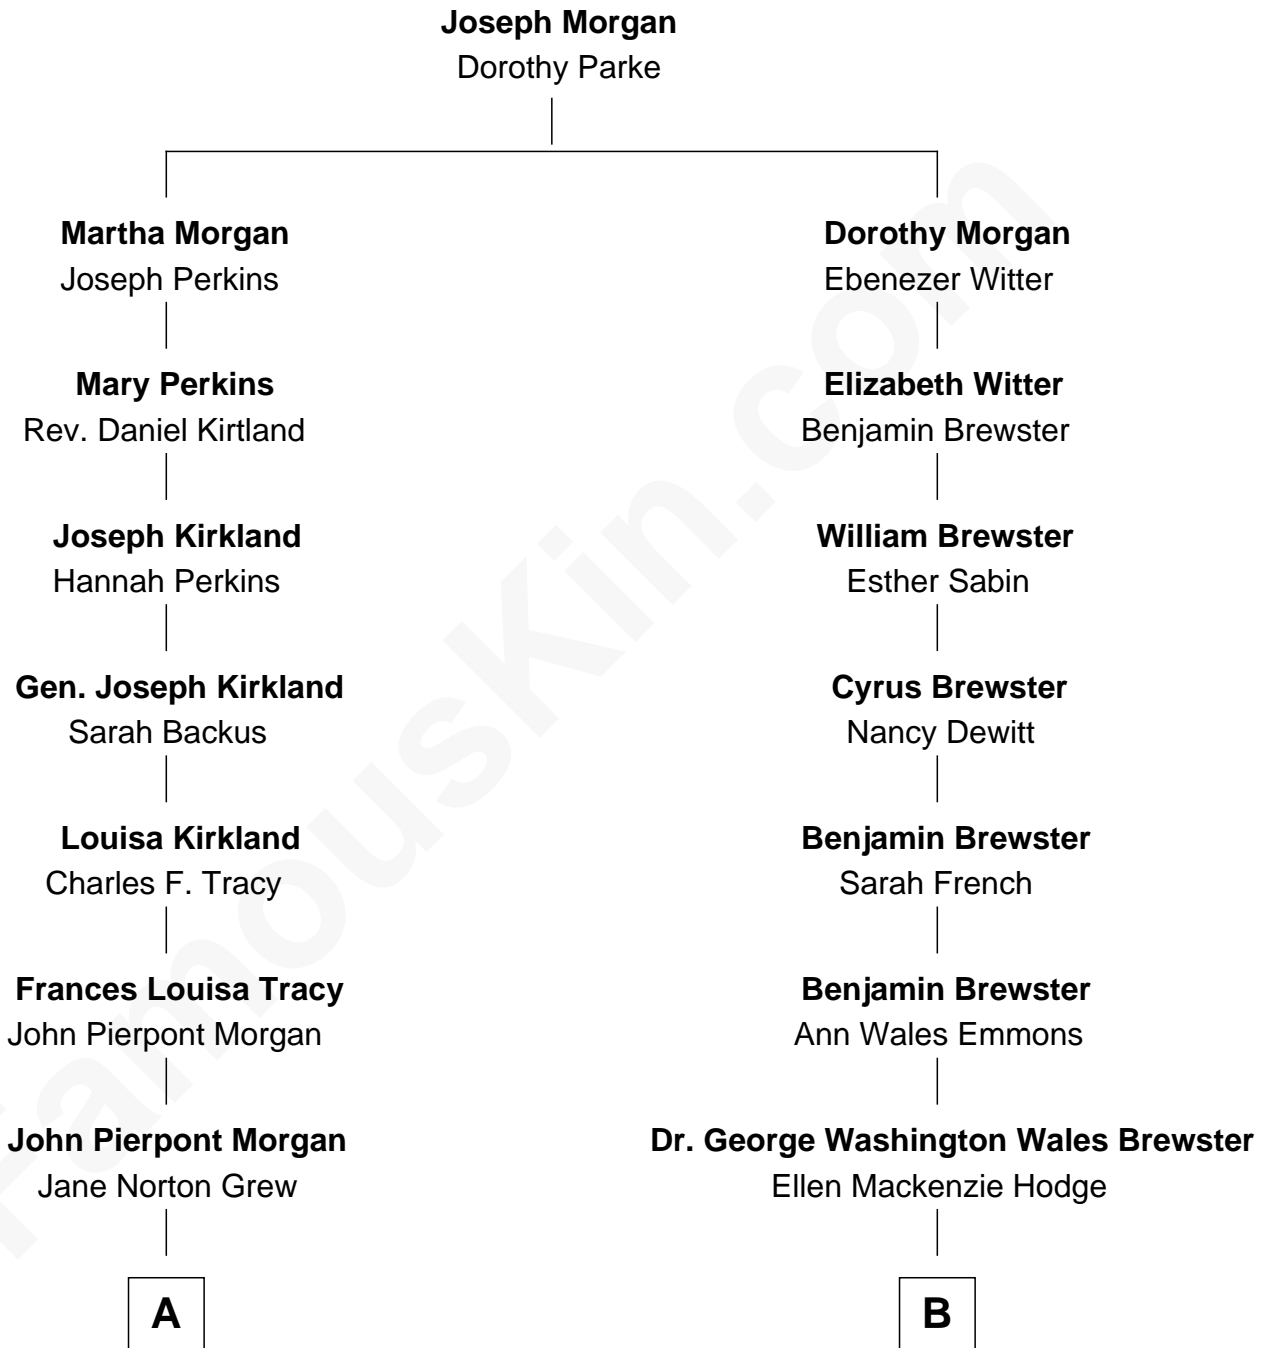

FamousKin.com

Relationship Chart of

John Adams Morgan

1952 Olympic Sailing Gold Medalist

8th cousin 1 time removed of

Paget Brewster
TV Actress

A

Henry Sturgis Morgan
Catherine Frances Lovering Adams

John Adams Morgan
Olympic Gold Medalist

B

George Washington Wales Brewster

Joan Ryerson

Galen Brewster
Hathaway Tew

Paget Brewster
TV Actress

FamousKin.com