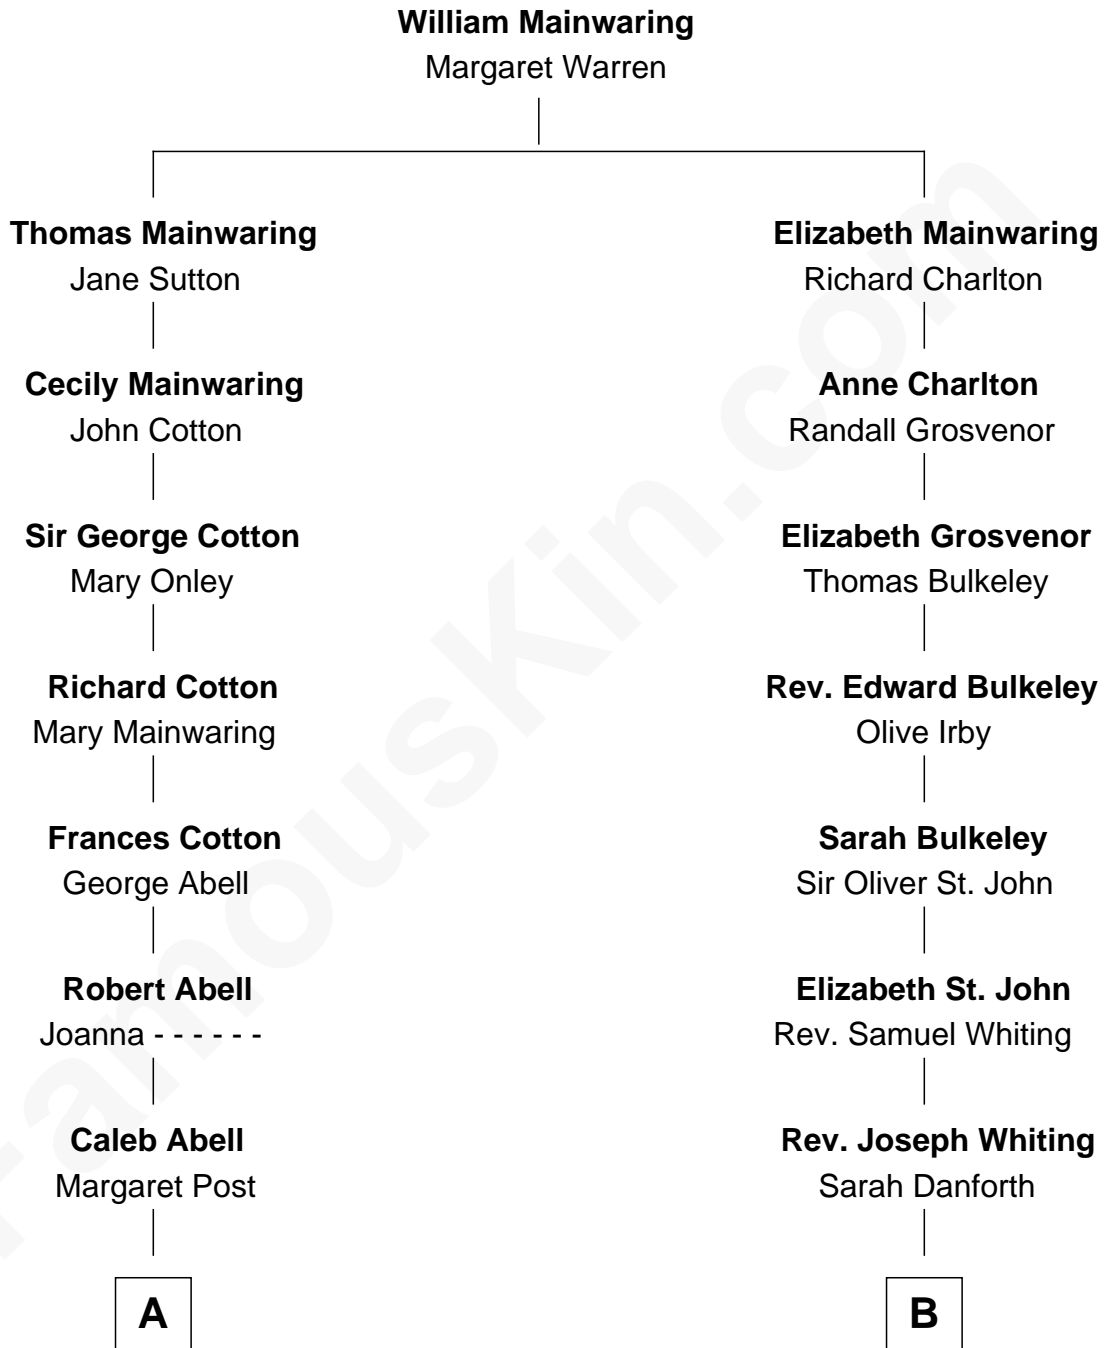

FamousKin.com Relationship Chart of John Adams Morgan

1952 Olympic Sailing Gold Medalist

13th cousin 2 times removed of

James Sherman

27th U.S. Vice-President

A

Mary Abell
Joseph Tracy

Joseph Tracy
Anna Hinckley

Jared Tracy
Margaret Grant

William Gedney Tracy
Rachel Huntington

Charles F. Tracy
Louisa Kirkland

Frances Louisa Tracy
John Pierpont Morgan

John Pierpont Morgan
Jane Norton Grew

Henry Sturgis Morgan
Catherine Frances Lovering Adams