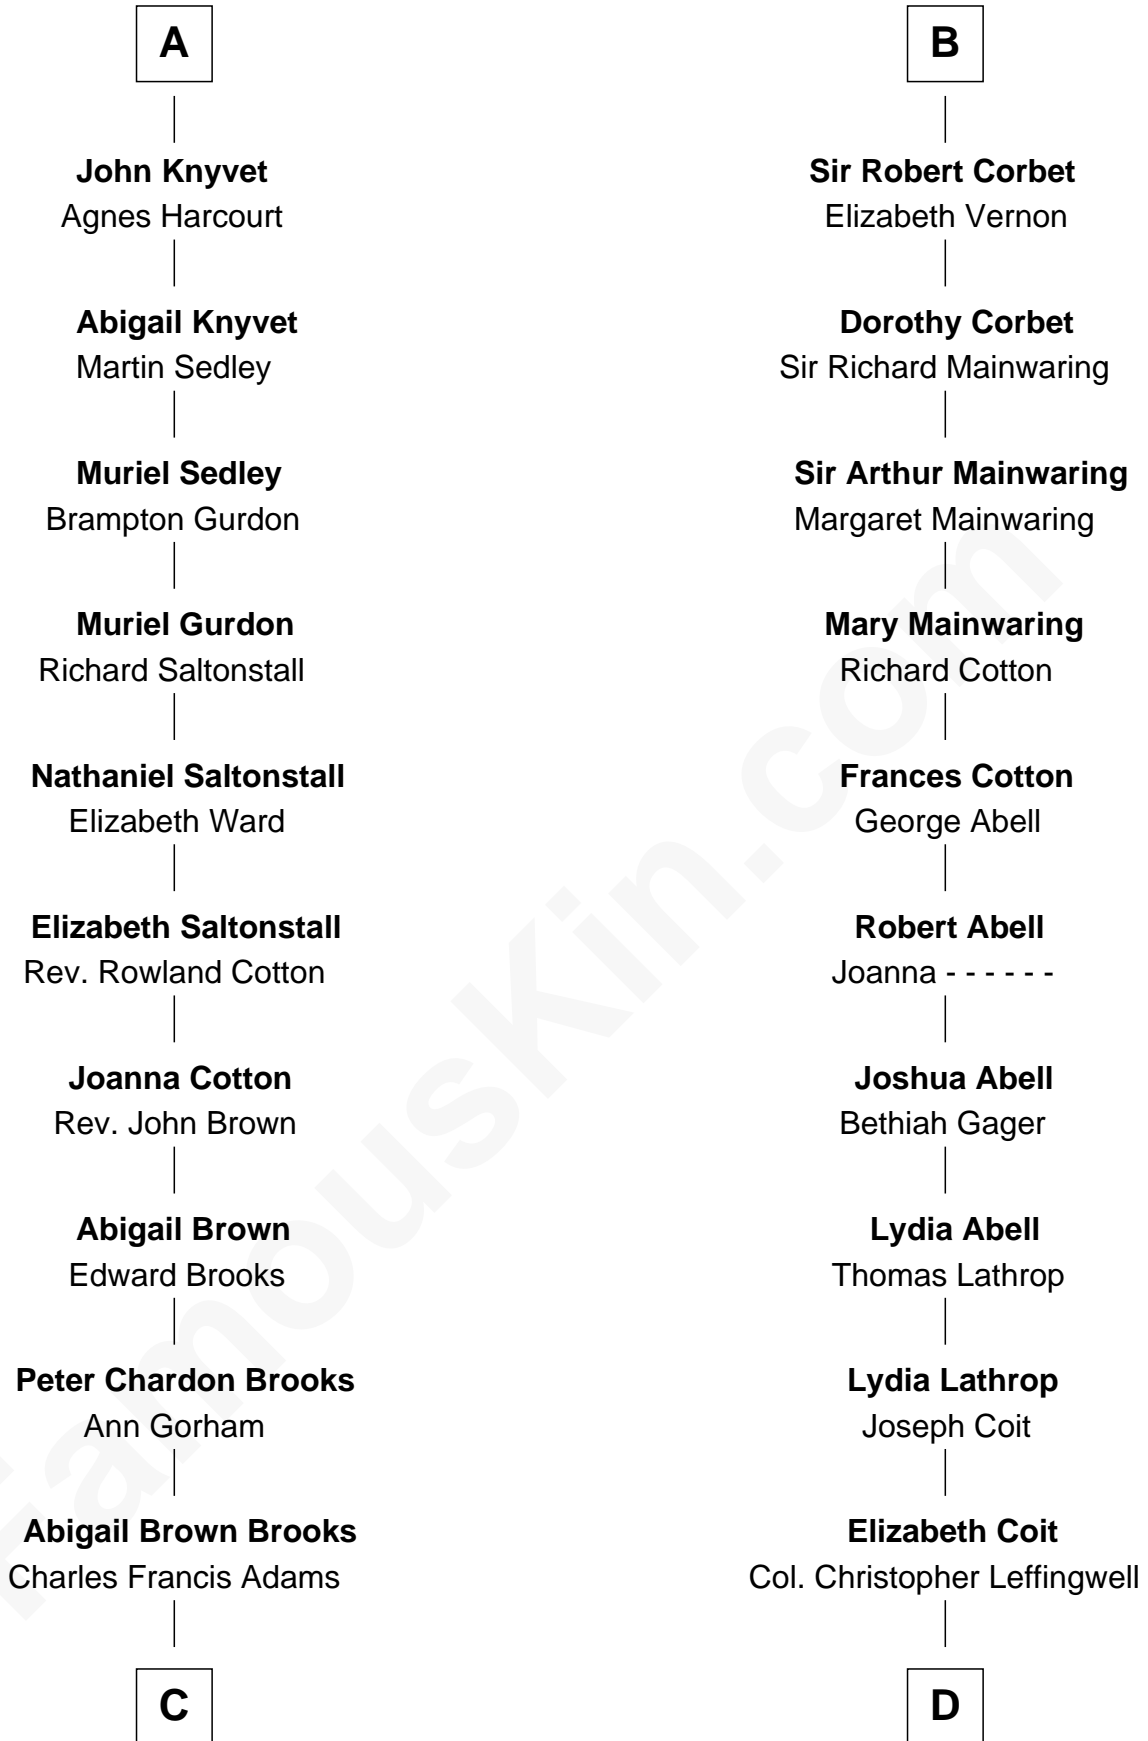

# FamousKin.com Relationship Chart of John Adams Morgan

1952 Olympic Sailing Gold Medalist

20th cousin 1 time removed of

**Allen Dulles**

5th Director of the C.I.A.

**C**

**John Quincy Adams**

Frances Cadwallader Crowninshield

**Charles Francis Adams**

Frances Lovering

**Catherine Frances Lovering Adams**

Henry Sturgis Morgan

**John Adams Morgan**

*Olympic Gold Medalist*

**D**

**Joanna Leffingwell**

Charles Lathrop

**Harriet Wadsworth Lathrop**

Rev. Miron Winslow

**Harriet Lathrop Winslow**

Rev. John Welsh Dulles

**Allen Macy Dulles**

Edith Foster

**Allen Dulles**