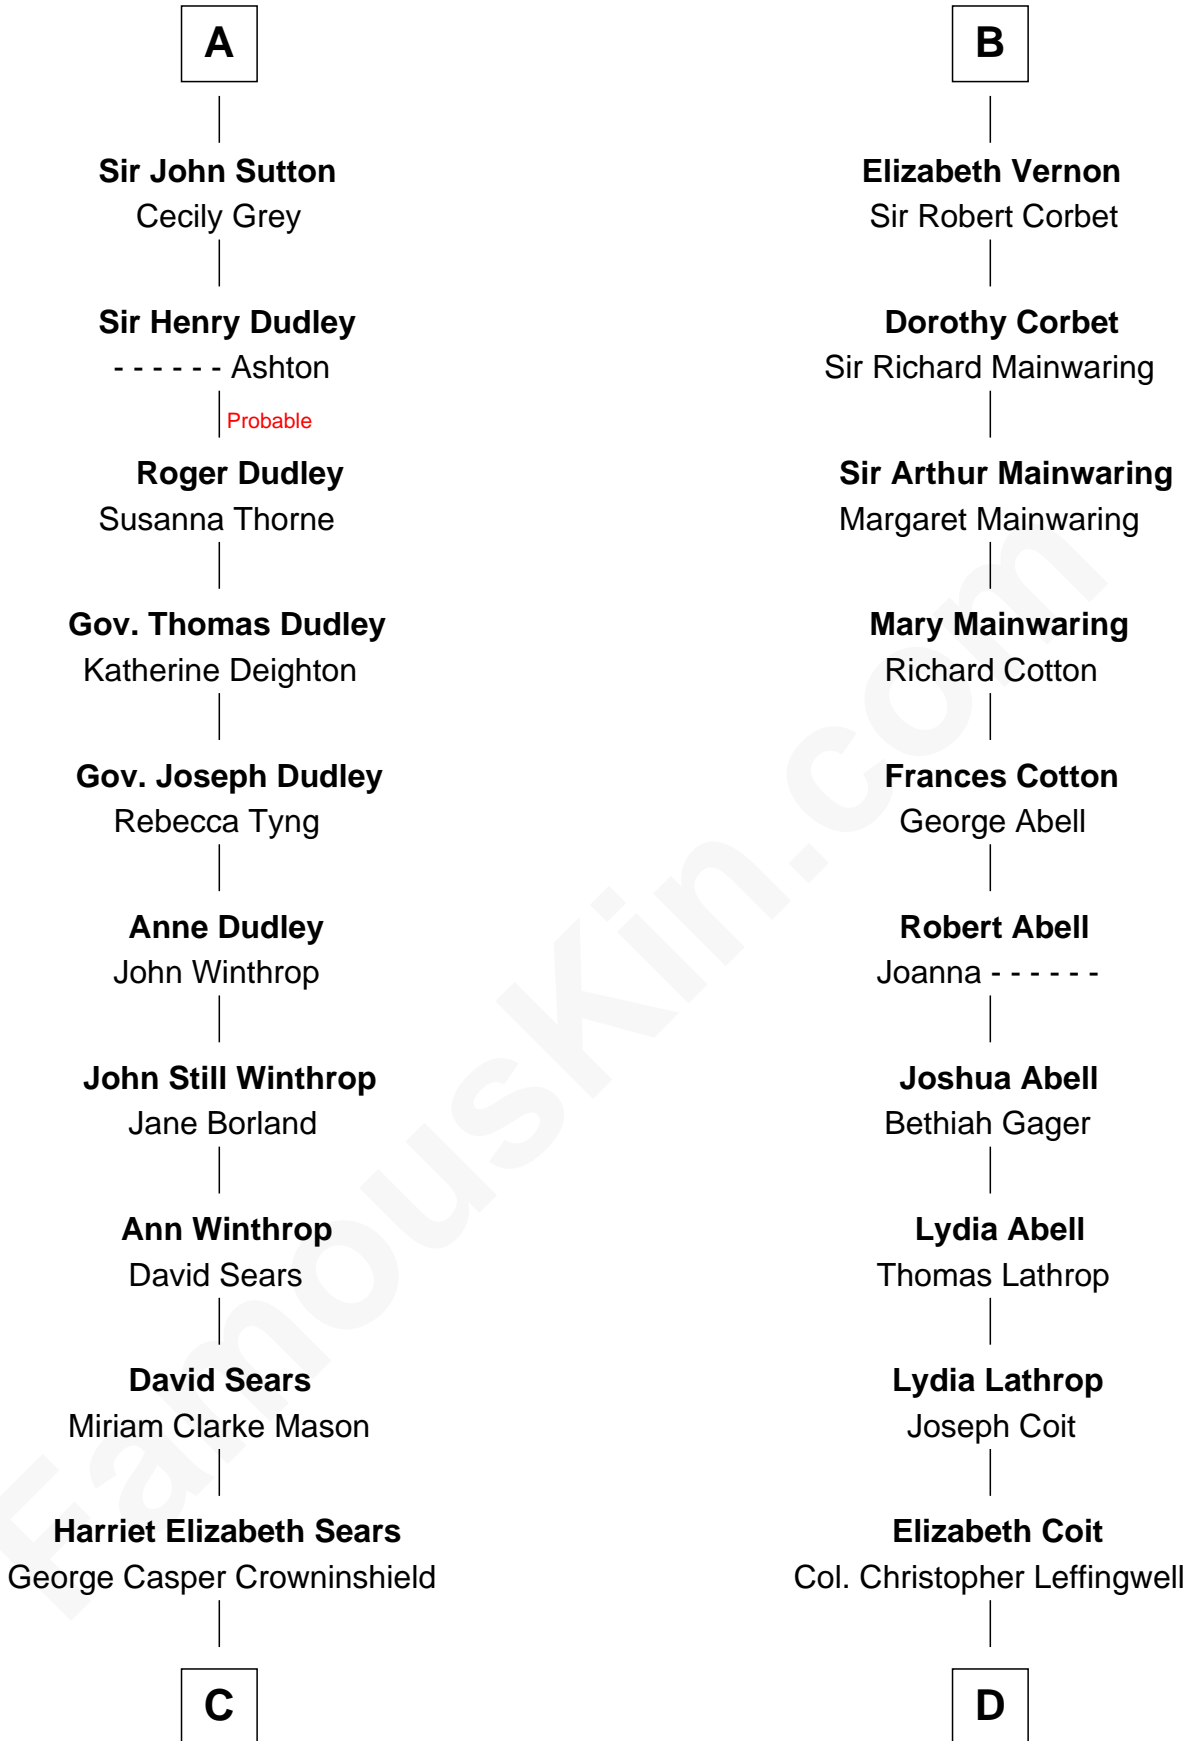

# FamousKin.com Relationship Chart of

**John Adams Morgan**  
1952 Olympic Sailing Gold Medalist

20th cousin 1 time removed of

**Allen Dulles**  
5th Director of the C.I.A.

**C**

**Frances Cadwallader Crowninshield**

John Quincy Adams

**Charles Francis Adams**

Frances Lovering

**Catherine Frances Lovering Adams**

Henry Sturgis Morgan

**John Adams Morgan**

*Olympic Gold Medalist*

**D**

**Joanna Leffingwell**

Charles Lathrop

**Harriet Wadsworth Lathrop**

Rev. Miron Winslow

**Harriet Lathrop Winslow**

Rev. John Welsh Dulles

**Allen Macy Dulles**

Edith Foster