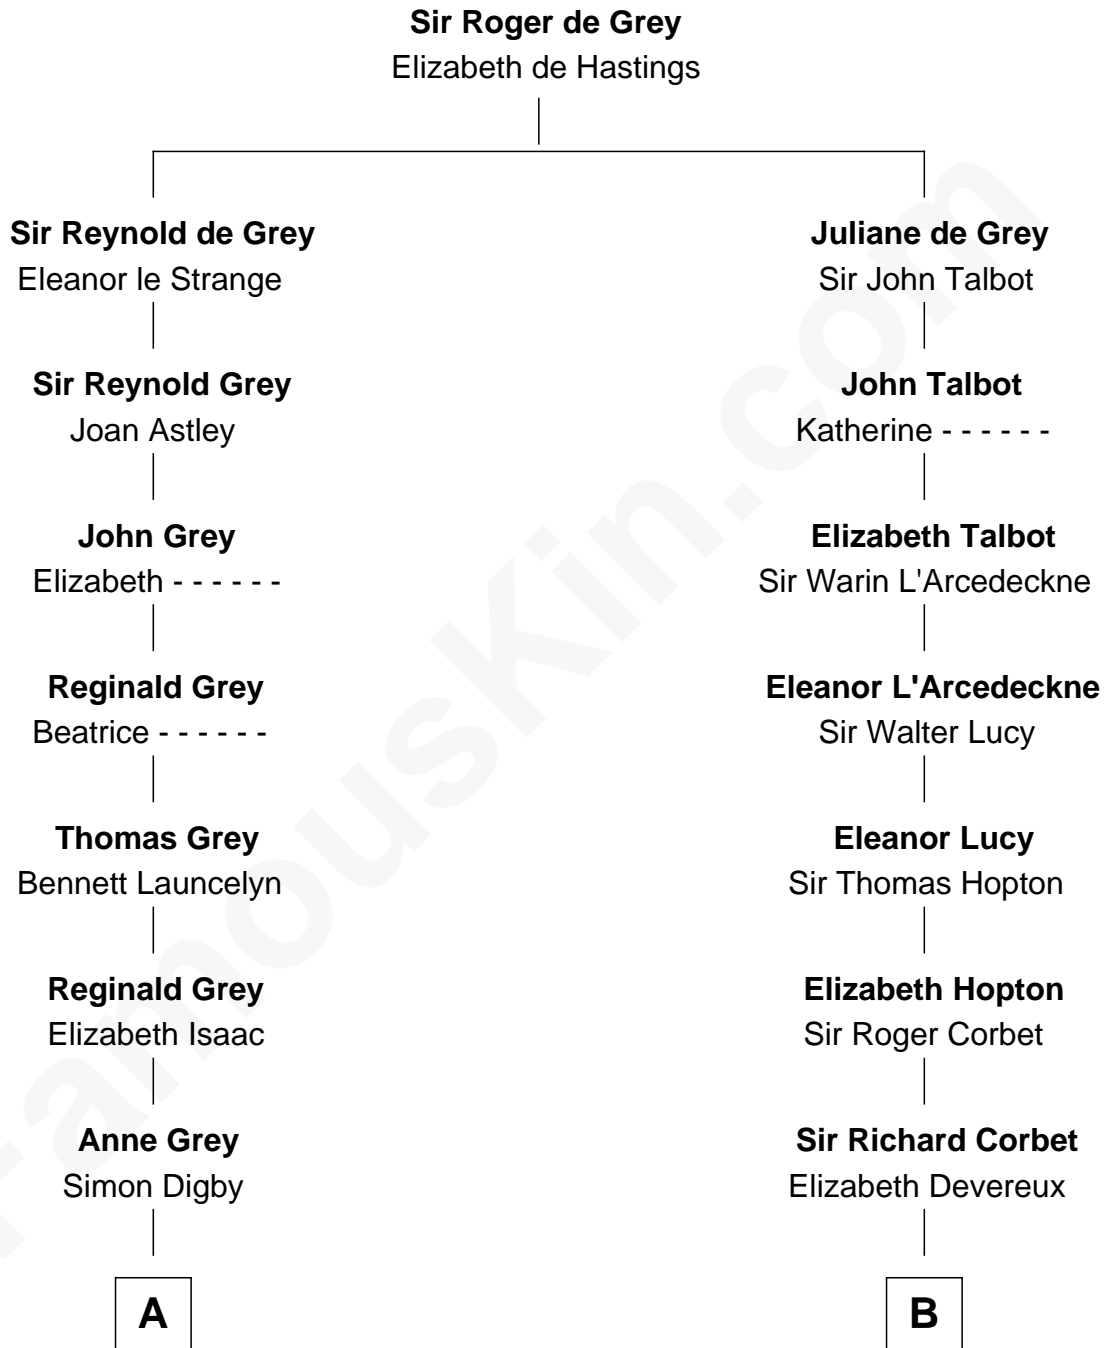

# FamousKin.com Relationship Chart of

**John Adams Morgan**  
1952 Olympic Sailing Gold Medalist

19th cousin 2 times removed of

**Allen Dulles**  
5th Director of the C.I.A.

**C**

**John Pierpont Morgan**

Jane Norton Grew

**Henry Sturgis Morgan**

Catherine Frances Lovering Adams

**John Adams Morgan**

*Olympic Gold Medalist*

**D**

**Joanna Leffingwell**

Charles Lathrop

**Harriet Wadsworth Lathrop**