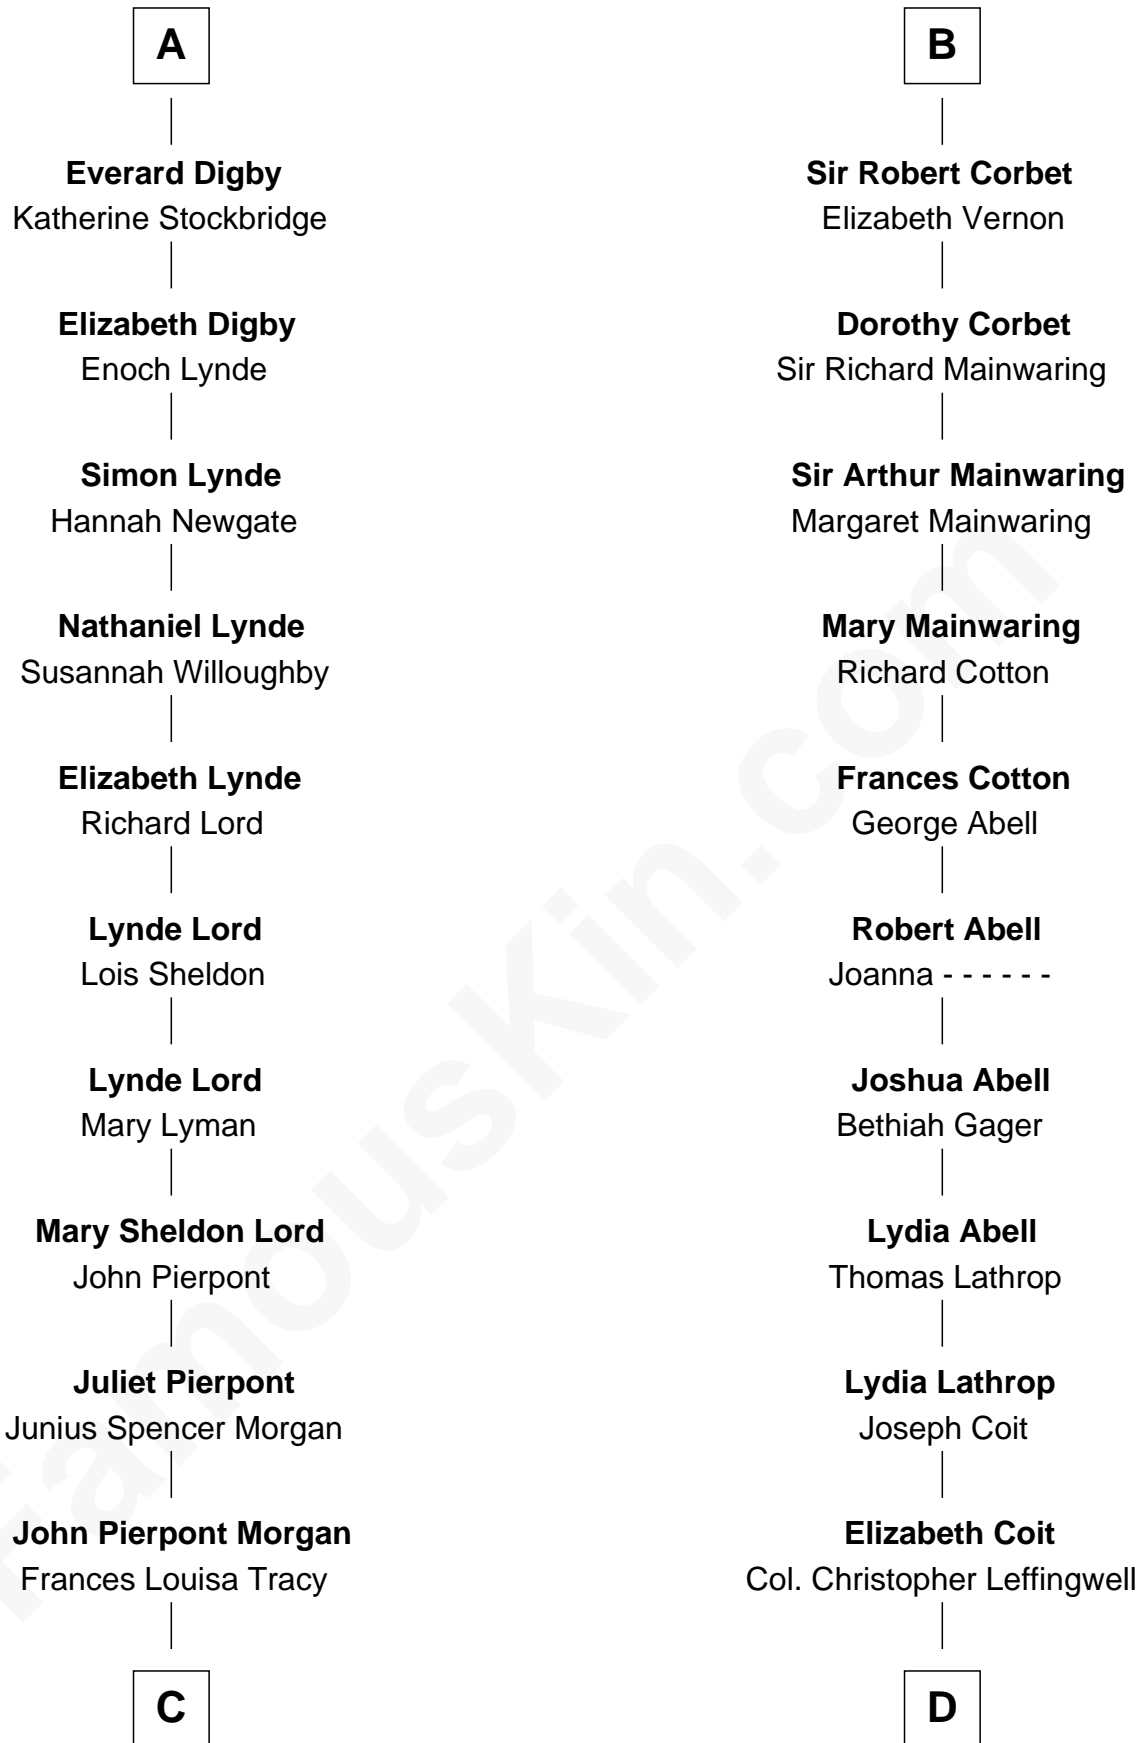

# FamousKin.com Relationship Chart of

**John Adams Morgan**  
1952 Olympic Sailing Gold Medalist

19th cousin 2 times removed of

**Allen Dulles**  
5th Director of the C.I.A.

**C**

**John Pierpont Morgan**

Jane Norton Grew

**Henry Sturgis Morgan**

Catherine Frances Lovering Adams

**John Adams Morgan**

*Olympic Gold Medalist*

**D**

**Joanna Leffingwell**

Charles Lathrop

**Harriet Wadsworth Lathrop**