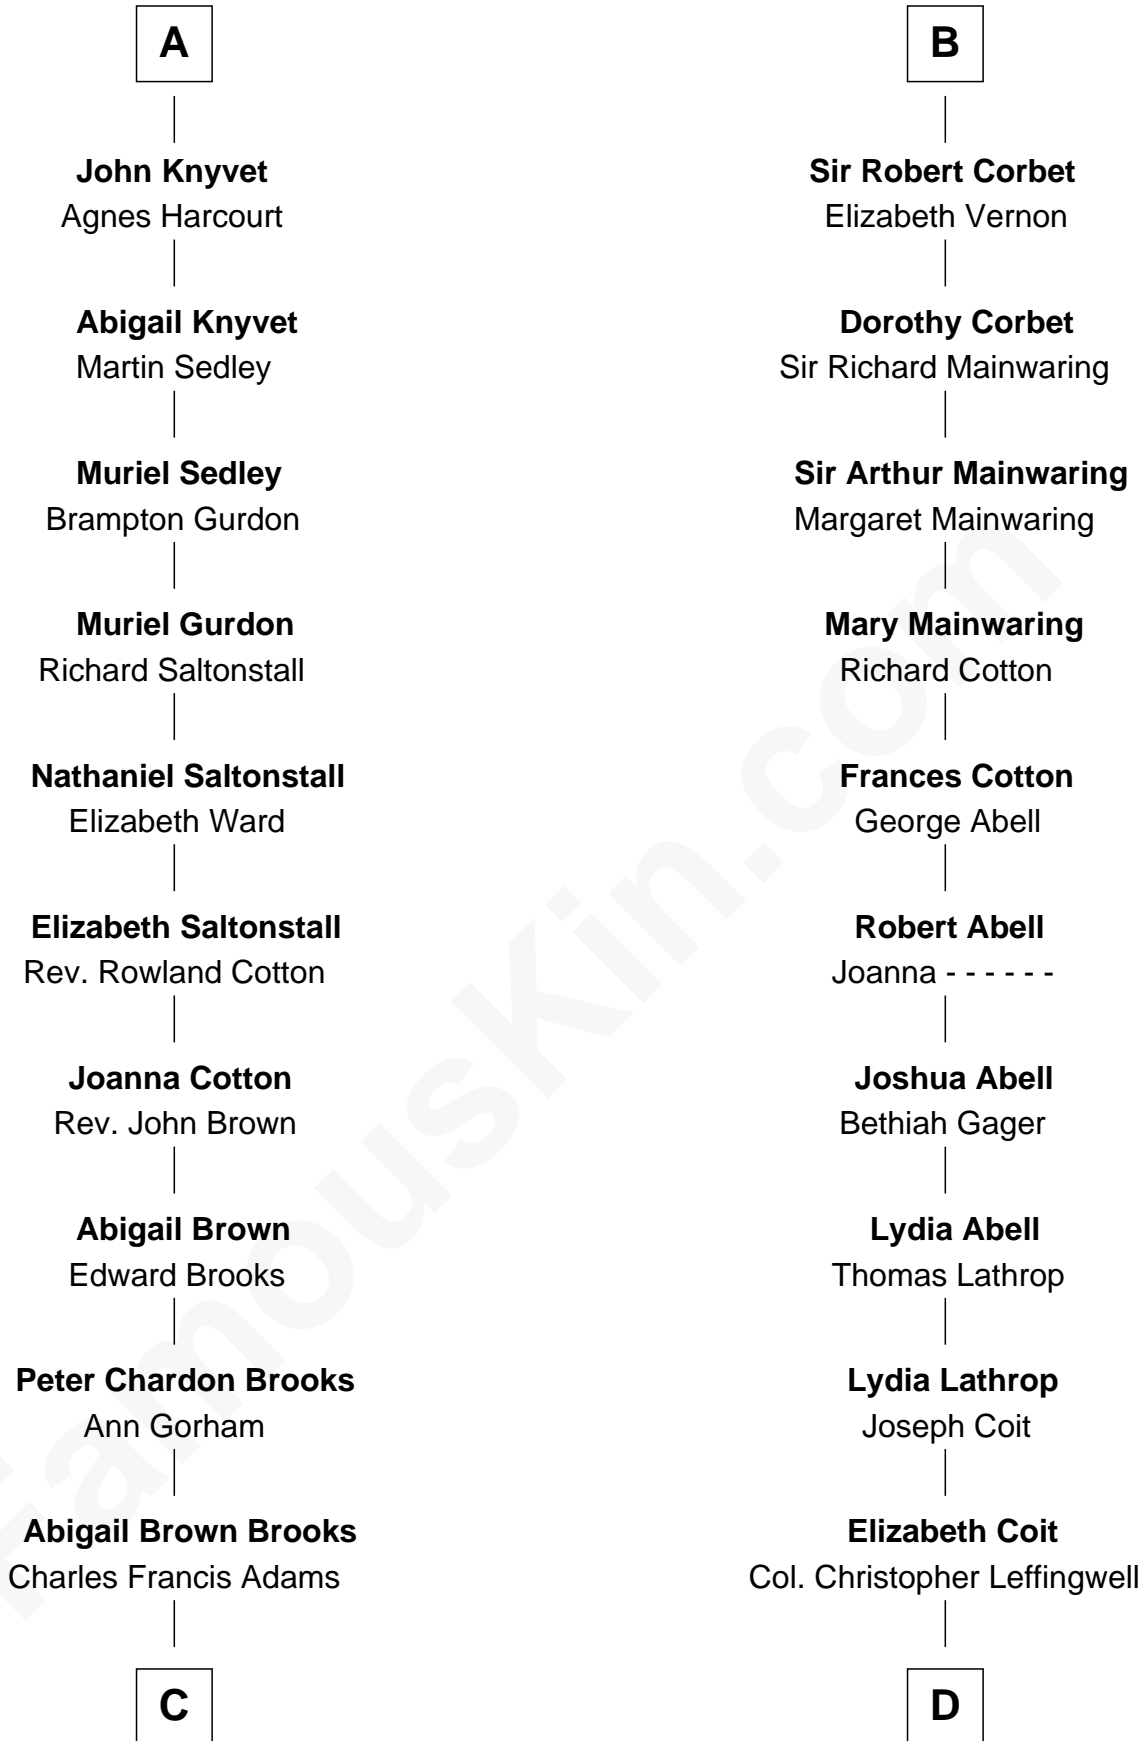

FamousKin.com Relationship Chart of

John Adams Morgan
1952 Olympic Sailing Gold Medalist

20th cousin 1 time removed of

Allen Dulles
5th Director of the C.I.A.

C

John Quincy Adams
Frances Cadwallader Crowninshield

Charles Francis Adams
Frances Lovering

Catherine Frances Lovering Adams
Henry Sturgis Morgan

John Adams Morgan
Olympic Gold Medalist

D

Joanna Leffingwell
Charles Lathrop

Harriet Wadsworth Lathrop
Rev. Miron Winslow