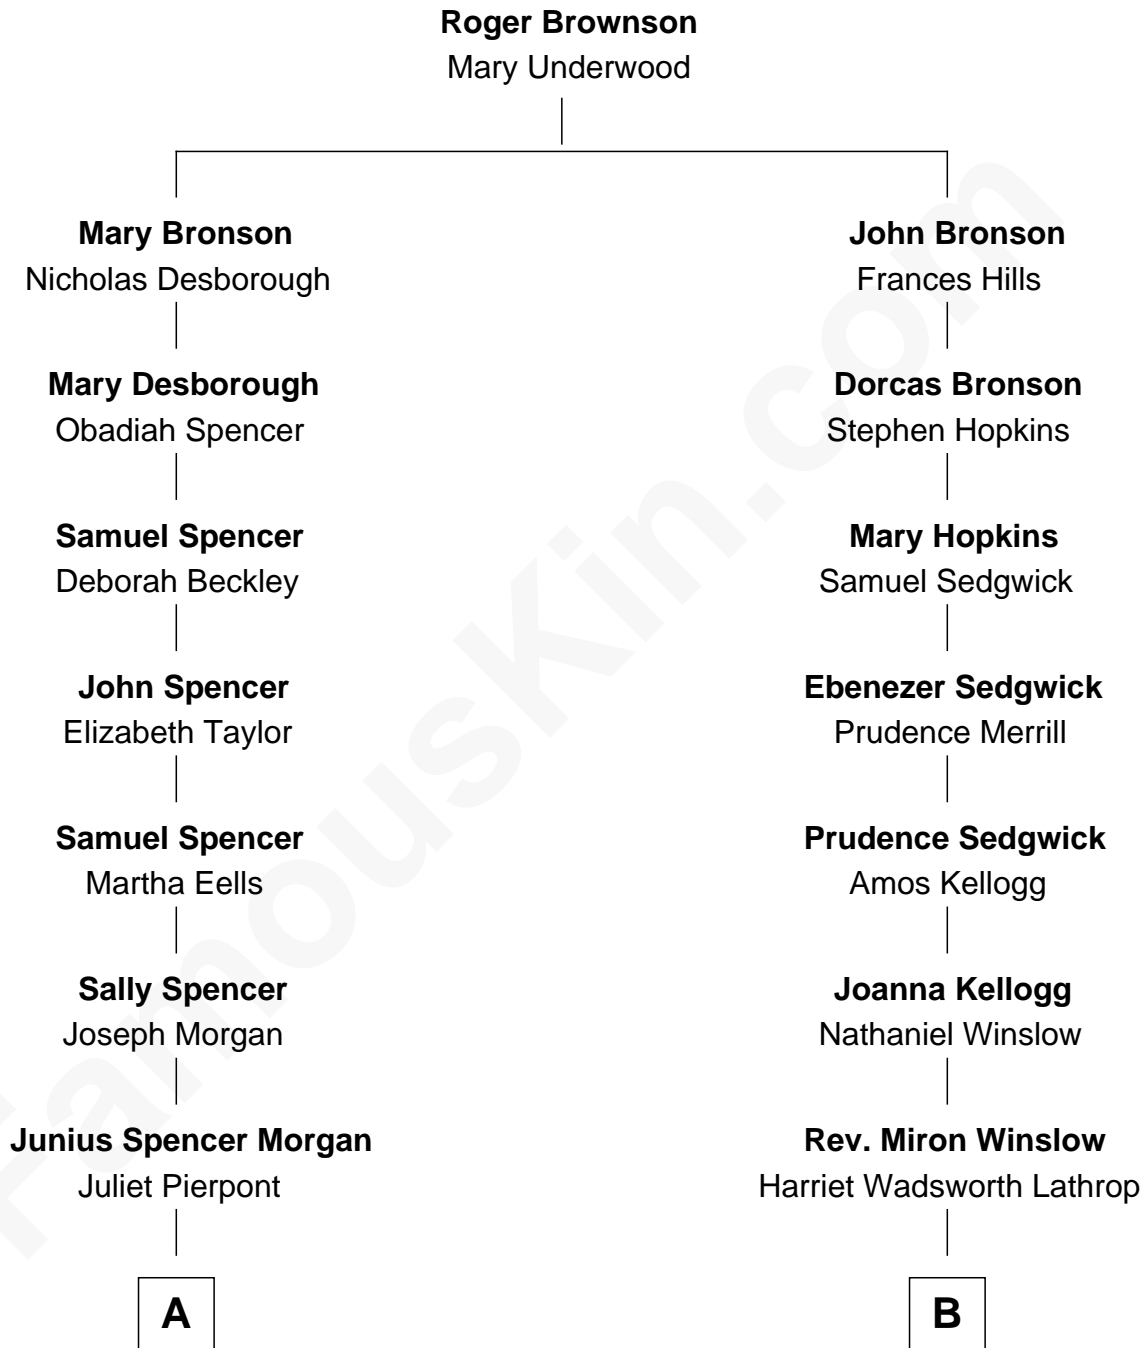

# FamousKin.com Relationship Chart of

**John Adams Morgan**  
1952 Olympic Sailing Gold Medalist

9th cousin 1 time removed of

**Allen Dulles**  
5th Director of the C.I.A.

**A**

**John Pierpont Morgan**

Frances Louisa Tracy

**John Pierpont Morgan**

Jane Norton Grew

**Henry Sturgis Morgan**

Catherine Frances Lovering Adams

**John Adams Morgan**

*Olympic Gold Medalist*

**B**

**Harriet Lathrop Winslow**